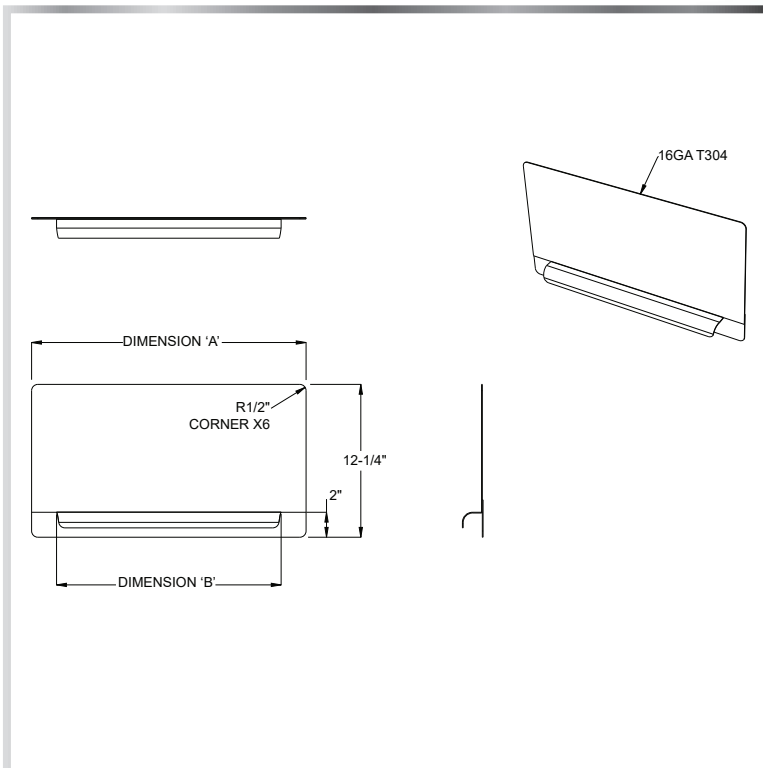

# REMOVABLE SINK SPLASH

## SINK ACCESSORIES - REMOVABLE SPLASH

### MATERIALS

- 16 Gauge 304 Series Stainless Steel

### FEATURES

- Removable Sink Side-Splash
- 12-1/4" Tall Splash
- 1-5/8" Thick

MODEL NUMBER	TOTAL LENGTH (A)	CLIP LENGTH (B)
RSS-18	24"	18"
RSS-20	26"	20"
RSS-24	28"	24"
RSS-30	36"	30"