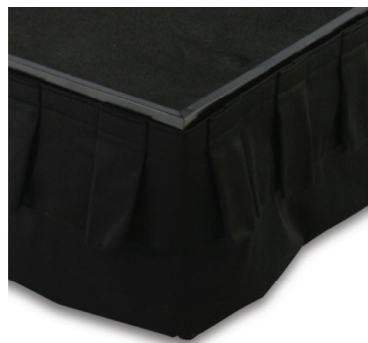

SKIRTING

Model 4162

16"-24" high

Flat panel with box pleat valance

Washable flame retardant fabric

- *Model 4162-4 - 4' length
- *Model 4162-6 - 6' length
- *Model 4162-8 - 8' length

Model 4163

24"-32" high