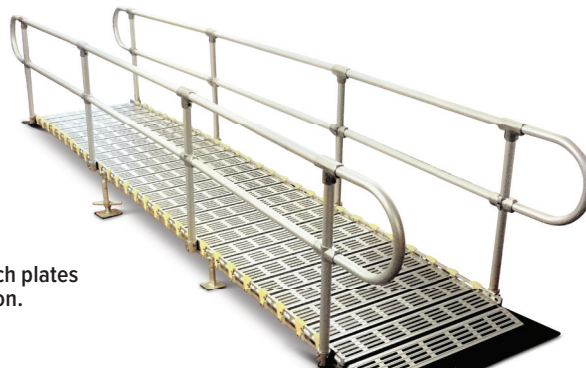

Aluminum Handrails

Vertical support stands

Two approach plates

Our ADA Aluminum Ramp Kit is an essential element of the complete staging system. Allowing anyone to use the stage and complying with the ADA, our Stage Ramp kit is available for any Forbes stage. Our ADA Ramp Kit is portable and can be easily used for events as needed. If the ramp is not needed at one event, it can be easily stored until the next one.

Special features include

- ADA compliant ramp system
- Rolls up easily for transport and storage
- Made from lightweight aircraft aluminum that supports up to 1,000 lbs
- Quick-connect system allows for easy expanding or shortening of lengths
- Additional parts required to use two sections at once. Call for more information
- Because of its versatile design, there are multiple options for placing your ramp
- Kit includes lightweight aluminum handrails, vertical support stands, and two approach plates
- Additional transition kits and accessories are available, please call for more information.

Rolls up easily for transport and storage

Quick-connect system allows for easy expanding or shortening of lengths

CHAIR/TABLE STOPS

Model 4185

Reinforced steel tube construction

Finished in black powder epoxy