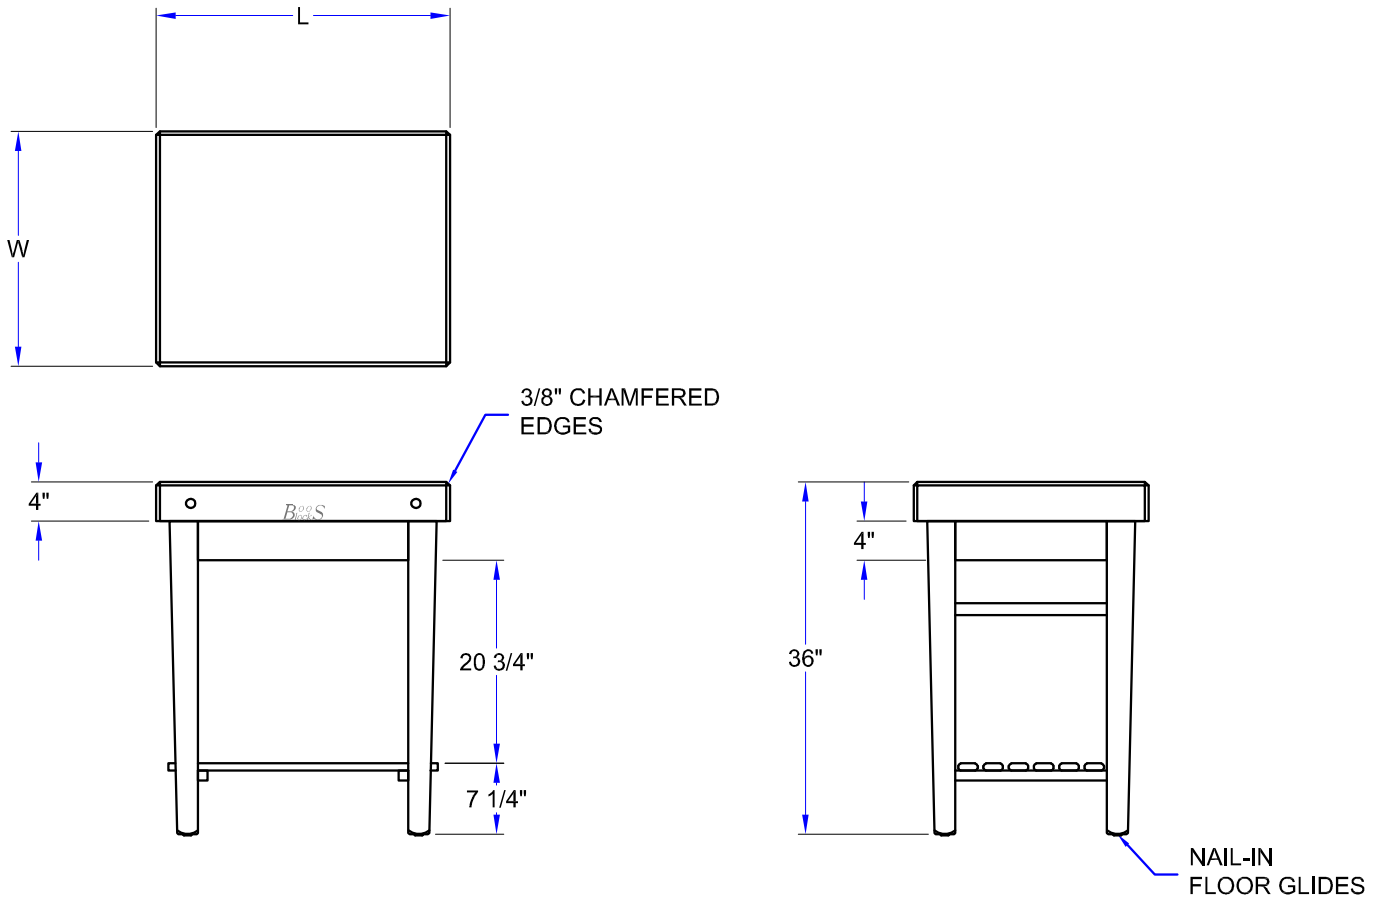

CERTIFICATIONS:

RN-PPB3024

ACCESSORIES

MODEL	DESCRIPTION
RN-D14	15" Black Utensil Drawer (Not Available On RN-PPB2424)

"RN-PPB" PRO PREP BLOC

MODEL	TOP SIZE (L X W X H)	OVERALL HEIGHT	WT. (LBS)
RN-PPB2424	24"x24"x4"	36"	95
RN-PPB3024	30"x24"x4"	36"	98
RN-PPB3030	36"x24"x4"	36"	102
RN-PPB3624	30"x30"x4"	36"	146

ALL DIMENSIONS ARE TYPICAL. TOLERANCE +/- .500". JOHN BOOS & CO. RESERVES THE RIGHT TO CHANGE SPECIFICATIONS WITHOUT NOTICE.

DETAILED SPECIFICATIONS

"RN-PPB" PRO PREP BLOC

MODEL	TOP SIZE (L X W X H)	OVERALL HEIGHT	WT. (LBS)
RN-PPB2424	24"x24"x4"	36"	95
RN-PPB3024	30"x24"x4"	36"	98
RN-PPB3030	36"x24"x4"	36"	102
RN-PPB3624	30"x30"x4"	36"	146

ALL DIMENSIONS ARE TYPICAL. TOLERANCE +/- .500". JOHN BOOS & CO. RESERVES THE RIGHT TO CHANGE SPECIFICATIONS WITHOUT NOTICE.