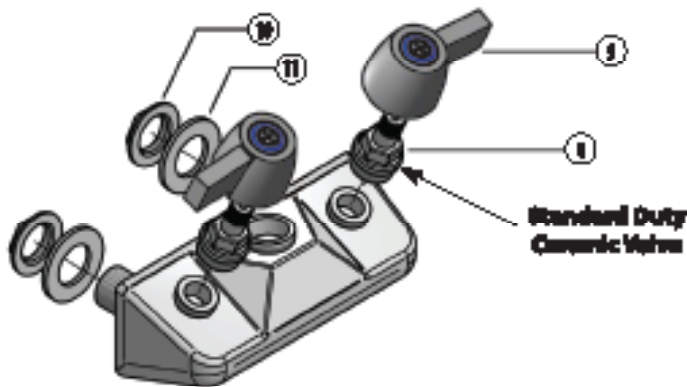

# 4" Splash Mount Standard Duty Faucet with Gooseneck Spout

Model: BKF-W-xG-G, Lead Free