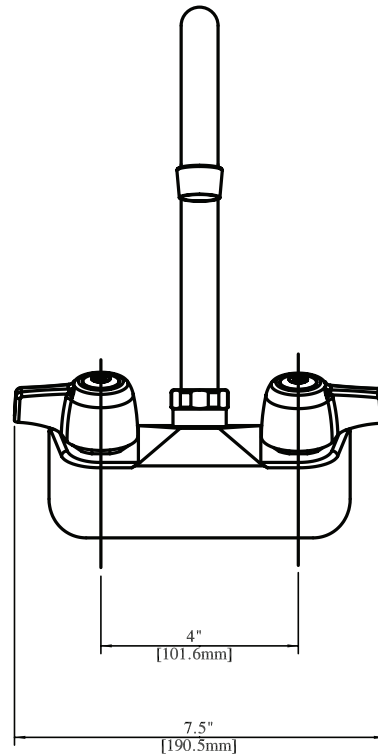

# 4" Splash Mount Standard Duty Faucet with Gooseneck Spout

Model: BKF-W-xG-G, Lead Free

### Product Specifications:

- 1/4 Turn Ceramic Cartridges
- 2.0 GPM Flow Rate
- Color Coded Hot & Cold Indicators
- Double O-Ring Spout Seal
- High Polished Nickel Chrome Finish
- Lead Free Compliant
- Full Replacement Parts Available

### Product Detail:

Model Number	DIM. A	DIM. B	DIM. C	Product Weight (lbs)
BKF-W-3G-G	3.5" [90]	5.13" [130]	7.88" [200]	2.00
BKF-W-5G-G	6" [150]	5" [127]	9.5" [241]	2.00
BKF-W-8G-G	8.5" [215]	7.5" [190.5]	12.38" [314.3]	2.00
BKF-W-3MG-G	3" [76.2]	3.25" [82.6]	5.5" [139.7]	

### Exploded Parts Detail:

Diagram #	Quantity	Part Number	Description
1	1	BKF-SPT-XX-G	Gooseneck Spout
2	1	BKF-SPT-NUT	Nut Spout
3	1	BKF-SPT-SPACER	Spout Spacer
4	2	BKF-SPT-ORING	O-Ring Spout
5	1	BKF-SPT-AER-W	Aerator Washer
6	1	BKF-SPT-AER	Aerator
7	1	BKF-SPT-AER-NOZZLE	Nozzle
8	2	BKF-W-CV/HV-G	Valve
9	2	BKF-DBH	Handle
10	2	BKF-W-MN	Mounting Nut
11	2	BKF-W-MW	Mounting Washer