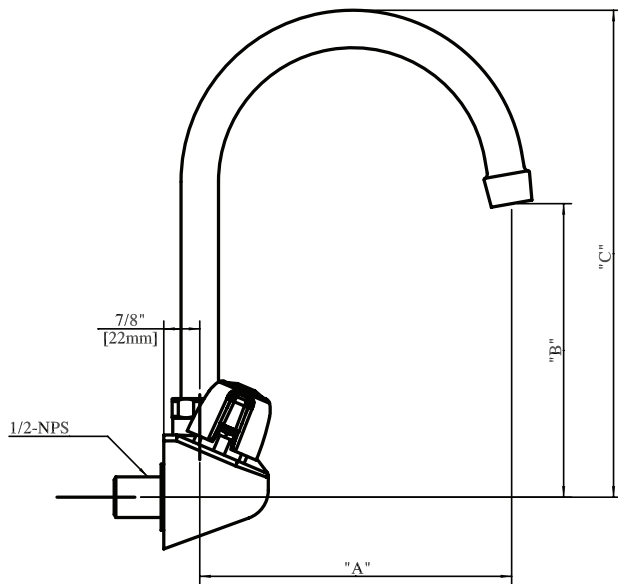

# 4" Splash Mount Standard Duty Faucet with Gooseneck Spout

Model: BKF-W-xG-G, Lead Free

### Product Specifications:

- 1/4 Turn Ceramic Cartridges
- 2.0 GPM Flow Rate
- Color Coded Hot & Cold Indicators
- Double O-Ring Spout Seal
- High Polished Nickel Chrome Finish
- Lead Free Compliant
- Full Replacement Parts Available

### Product Detail:

Model Number	DIM. A	DIM. B	DIM. C	Product Weight (lbs)
BKF-W-3G-G	3.5" [90]	5.13" [130]	7.88" [200]	2.00
BKF-W-5G-G	6" [150]	5" [127]	9.5" [241]	2.00
BKF-W-8G-G	8.5" [215]	7.5" [190.5]	12.38" [314.3]	2.00
BKF-W-3MG-G	3" [76.2]	3.25" [82.6]	5.5" [139.7]	