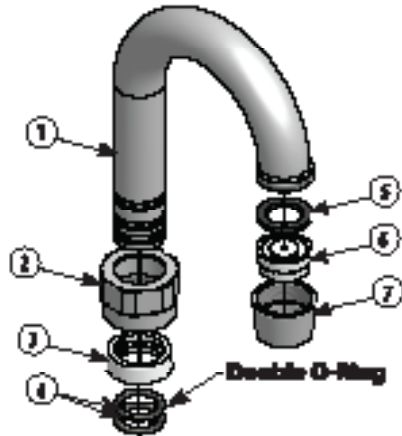

### Product Specifications:

- 1/4 Turn Ceramic Cartridges
- 2.0 GPM Flow Rate
- Color Coded Hot & Cold Indicators
- Double O-Ring Spout Seal
- High Polished Nickel Chrome Finish
- Lead Free Compliant
- Full Replacement Parts Available

### Product Detail:

Model Number	DIM. A	DIM. B	DIM. C	Product Weight (lbs)
BKF-W-3G-G	3.5" [90]	5.13" [130]	7.88" [200]	2.00
BKF-W-5G-G	6" [150]	5" [127]	9.5" [241]	2.00
BKF-W-8G-G	8.5" [215]	7.5" [190.5]	12.38" [314.3]	2.00
BKF-W-3MG-G	3" [76.2]	3.25" [82.6]	5.5" [139.7]	

# 4" Splash Mount Standard Duty Faucet with Gooseneck Spout

Model: BKF-W-xG-G, Lead Free

### Exploded Parts Detail:

Diagram #	Quantity	Part Number	Description
1	1	BKF-SPT-XX-G	Gooseneck Spout
2	1	BKF-SPT-NUT	Nut Spout
3	1	BKF-SPT-SPACER	Spout Spacer
4	2	BKF-SPT-ORING	O-Ring Spout
5	1	BKF-SPT-AER-W	Aerator Washer
6	1	BKF-SPT-AER	Aerator
7	1	BKF-SPT-AER-NOZZLE	Nozzle
8	2	BKF-W-CV/HV-G	Valve
9	2	BKF-DBH	Handle
10	2	BKF-W-MN	Mounting Nut
11	2	BKF-W-MW	Mounting Washer