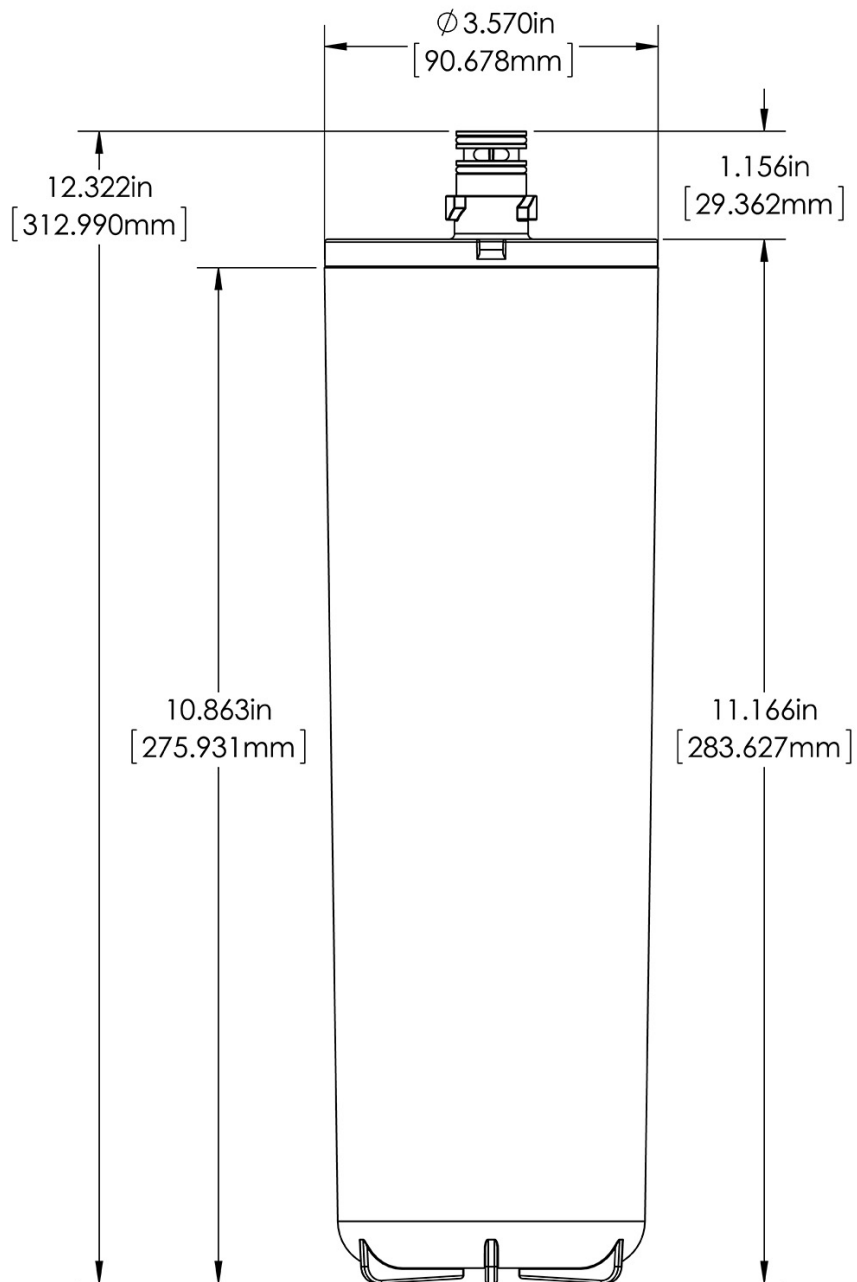

CARTRIDGE, WEQ-10.3(1.67)5L

Height: 12.32" Width: 3.57" Depth: 3.57"
(31.3cm) (9.1cm) (9.1cm)

- Consistent brewed coffee and tea from quality recipe water with reduced sediment and chlorine taste and odor up to 10,300 gallons
- Carbon block technology reduces dirt and particles as small as 5 Microns in size
- Perfect for beverage systems with a medium-sized brewer (up to 50 lbs. of coffee/ week)
- Equipment protection from reduced sediment particles that can clog equipment sprayheads
- Certified to NSF Standard 42 for reduction of Chlorine Taste and Odor
- Reduces maintenance and service costs by reducing scale formation and equipment corrosion by release of scale inhibitors

Plumbing Requirements

Inlet Connection	Outlet Connection	Min Operating Pressure	Max Operating Pressure	Min Operating Temperature	Max Operating Temperature
1/4 IN	1/4 IN	20 psi (138 kPa)	125 psi (862 kPa)	40°F(4°C)	100°F(38°C)

Last Updated:
01/26/2022

	Dimensions of Filter System <i>(filter head with filter cartridge)</i>			Installed Dimensions <i>(Installation with wall mounting)</i>			Cartridge Dimensions <i>(filter cartridge only)</i>		
	Height	Width	Depth	Height	Width	Depth	Height	Width	Depth
English	-	-	-	-	-	-	12.32 in.	3.57 in.	3.57 in.
Metric	-	-	-	-	-	-	31.3 cm	9.1 cm	9.1 cm