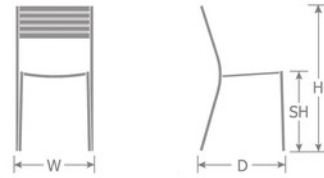

DETAILS

H	W	D	SH	Lbs
33"	17.5"	21"	18"	17

Outdoor/Indoor Stacking Side Chair

E-coated powder coat finish

Frame: Square Tube Steel

Seat/Back: Steel Slats

Stackability: 6

SHIPPING

Master Pack Quantity: 4

Master Pack Dimensions: 39"x27"x20"

Master Pack Weight: 75 Lbs.

Master Cartons/Pallet: 6

Freight Class: 125

FOB: PA 17042

Quick Ship Finishes:

20 Glossy Aluminum