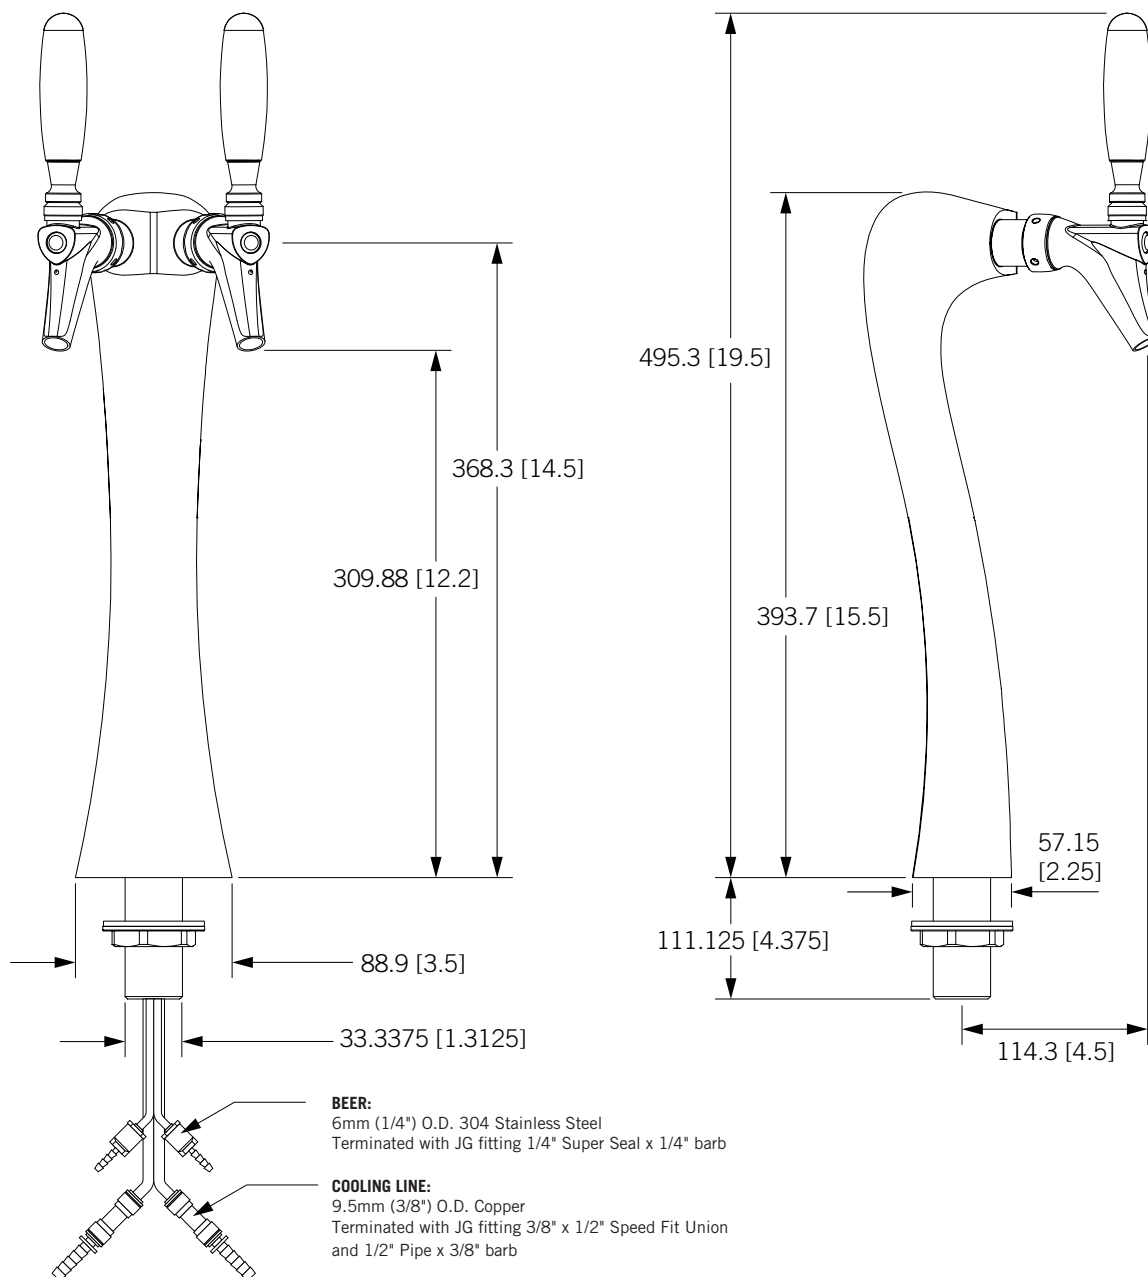

- Elegant curves and flowing lines rise from the bar top.
- All stainless steel product contact.
- Available in either glycol cooled or air cooled.

A-G5-2-C-A

Chrome (Air Cooled)

A-G5-2-C-G

Chrome (Glycol Cooled)

Medallion Version Available: **A-G5-2-C-G-M***

Faucet knobs not included.

Part No.	Faucets	Finish	Dispense System	Shipping Weight
<input type="checkbox"/> A-G5-2-C-A	2	Chrome	Air Cooled	TBD
<input type="checkbox"/> A-G5-2-C-G	2	Chrome	Glycol Cooled	TBD

Medallion Version Available: A-G5-2-C-G-M*

Dimensions

 **MICRO MATIC**
Toll-Free: 1-866-327-4159
www.micromatic.com

West
19791 Bahama St.
Northridge, CA 91324
Tel. (818) 701-9765
Fax. (818) 701-9844

Central
10726 North Second St.
Machesney Park, IL 61115
Tel. (815) 968-7557
Fax. (815) 968-0363