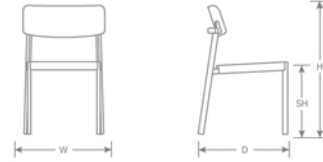

DETAILS

H	W	D	SH	Lbs
30.5"	19.5"	21.5"	18"	10.5

Download Collection Brochure [HERE](#)

Outdoor/Indoor Stacking Side Chair

Advanced Collection

Frame: Aluminum

Seat/Back: Aluminum

Stackability: 4

SHIPPING

Master Pack Quantity: 4

Master Pack Dimensions: 32.5"x21.5"x40"

Master Pack Weight: 49 Lbs.

Density: 3.03

Freight Class: 250

FOB: PA 17042

Special Order Ship Finishes: