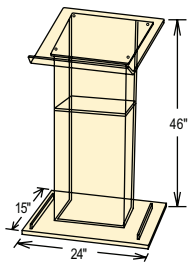

Clear Acrylic Lectern with Shelf MODEL #401S

FEATURES

- **Contemporary-style lectern, perfect for a worship or modern business setting**
- Light weight and made from 1/2" and 3/8" thick acrylic Plexiglass
- Broad 24"x16" reading surface with book stop
- Convenient 14"x8" shelf
- Ships UPS

401S

TECHNICAL SPECIFICATIONS

DIMENSIONS	46" H x 24" W x 15" D
WEIGHT	47 lbs.
SHELF	14" W x 8" D