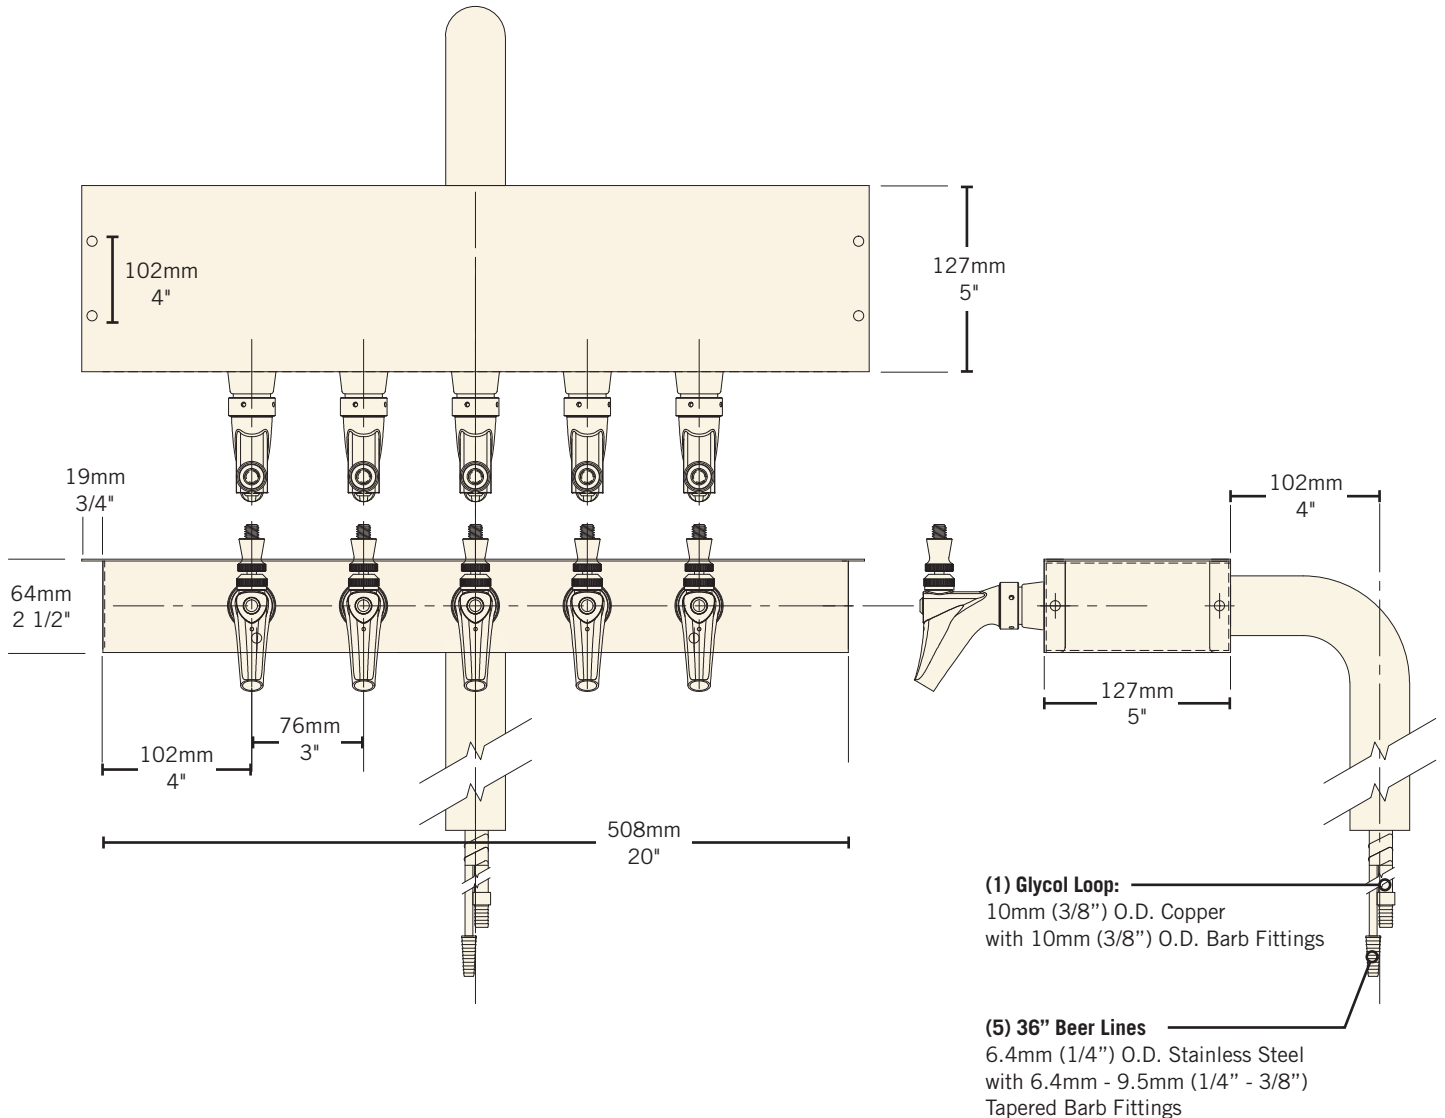

Part No.	Faucets	Finish	Dispense System	Shipping Weight	Box Dimensions
☐ UCM-5-SSKR	5	Brushed Stainless Steel	Kool-Rite (Glycol)	TBD kg	TBD mm
				TBD lbs	TBD inches

Dimensions

MICRO MATIC
Toll-Free: 1-866-327-4159
www.micromatic.com

West
19791 Bahama St.
Northridge, CA 91324
Tel. (818) 701-9765
Fax. (818) 701-9844

Central
10726 North Second St.
Machesney Park, IL 61115
Tel. (815) 968-7557
Fax. (815) 968-0363

Southeast
2364 Simon Ct.
Brooksville, FL 34604
Tel. (352) 799-6331
Fax. (352) 796-2429

Northeast
4601 Saucon Creek Rd.
Center Valley, PA 18034
Tel. (610) 625-4464
Fax. (610) 625-4466