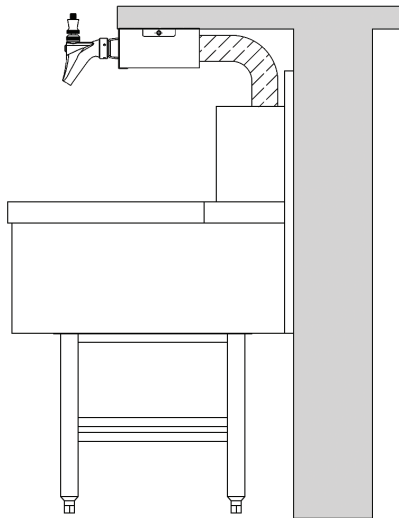

DRAFT TOWER

UNDERCOUNTER MOUNT DISPENSER - 5 FAUCET

- UGain bar top space with convenient under bar mounting.
- Slim 2 1/2" body height for maximum clearance.
- Exterior finish will provide years of durable service.
- All stainless steel contact with the beer for the ultimate in draft purity.

Install Example

Side View

UCM-5-SSKR

Faucet knobs not included.

 Stainless Steel
304 Grade

The integrated Kool-Rite module provides optimum cooling at the point of dispense. The module construction makes the installation process as simple as PLUG "N" POUR.