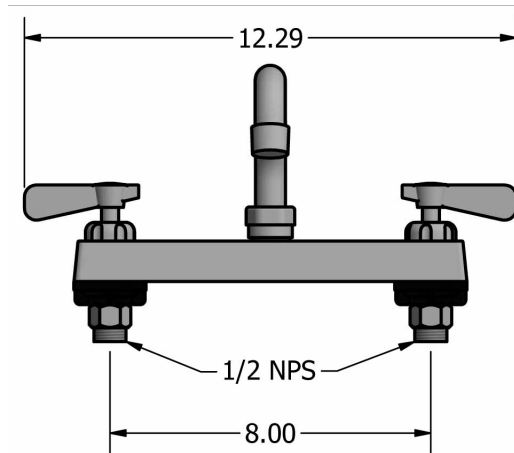

# 8" Deck Mount Stainless Steel Faucet with Swing Spout

Model: EVO-8DM

### Product Specifications:

- T-304 Cast Stainless Steel
- 1/4 Turn Ceramic Cartridges
- Color Coded Hot & Cold Indicators
- Double O-Ring Spout Seal
- Stainless Steel Cover
- Integral Check Valve
- Lead Free Compliant
- Lifetime Warranty

### Product Detail:

Model Number	DIM. A	DIM. B	DIM. C	Product Weight (lbs)
EVO-8DM-6	1.69"	4.31"	6"	5.00
EVO-8DM-8	1.94"	4.63"	8"	5.00
EVO-8DM-10	2.25"	4.88"	10"	5.00
EVO-8DM-12	2.00"	4.69"	12"	5.00
EVO-8DM-14	2.88"	5.56"	14"	5.00
EVO-8DM-16	2.38"	5.13"	16"	5.00
EVO-8DM-XX	Body Only	-	-	3.00

### Exploded Parts Detail:

Diagram #	Quantity	Part Number	Description
1	2	EVO-8DM-HANDLE	Handle
2	2	EVO-8DM-BONNET	Valve Bonnet
3	2	EVO-8DM-VALVE	Ceramic Valve
4	1	EVO-8DM-BODY	Faucet Body
5	2	EVO-8DM-MN	Mounting Nut
6	2	EVO-8DM-CF	Compression Fitting
7	2	EVO-8DM-CN	Compression Nut