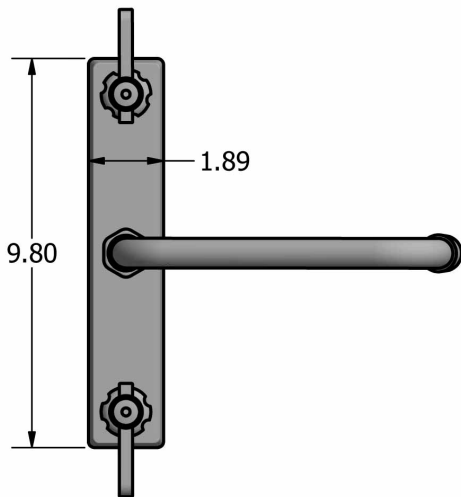

# 8" Deck Mount Stainless Steel Faucet with Swing Spout

Model: EVO-8DM

### Product Specifications:

- T-304 Cast Stainless Steel
- 1/4 Turn Ceramic Cartridges
- Color Coded Hot & Cold Indicators
- Double O-Ring Spout Seal
- Stainless Steel Cover
- Integral Check Valve
- Lead Free Compliant
- Lifetime Warranty

### Product Detail:

Model Number	DIM. A	DIM. B	DIM. C	Product Weight (lbs)
EVO-8DM-6	1.69"	4.31"	6"	5.00
EVO-8DM-8	1.94"	4.63"	8"	5.00
EVO-8DM-10	2.25"	4.88"	10"	5.00
EVO-8DM-12	2.00"	4.69"	12"	5.00
EVO-8DM-14	2.88"	5.56"	14"	5.00
EVO-8DM-16	2.38"	5.13"	16"	5.00
EVO-8DM-XX	Body Only	-	-	3.00

### Exploded Parts Detail:

Diagram #	Quantity	Part Number	Description
1	2	EVO-8DM-HANDLE	Handle
2	2	EVO-8DM-BONNET	Valve Bonnet
3	2	EVO-8DM-VALVE	Ceramic Valve
4	1	EVO-8DM-BODY	Faucet Body
5	2	EVO-8DM-MN	Mounting Nut
6	2	EVO-8DM-CF	Compression Fitting
7	2	EVO-8DM-CN	Compression Nut