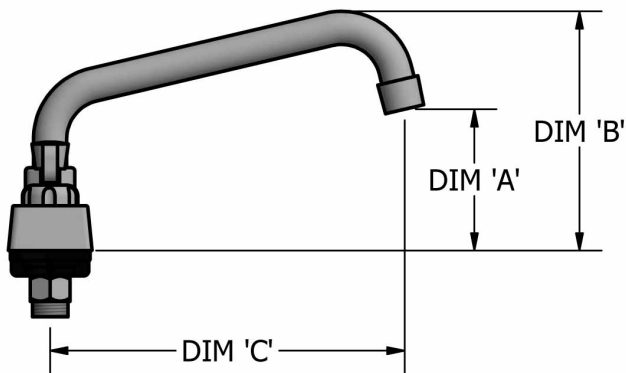

# 8" Deck Mount Stainless Steel Faucet with Swing Spout

Model: EVO-8DM

### Product Specifications:

- T-304 Cast Stainless Steel
- 1/4 Turn Ceramic Cartridges
- Color Coded Hot & Cold Indicators
- Double O-Ring Spout Seal
- Stainless Steel Cover
- Integral Check Valve
- Lead Free Compliant
- Lifetime Warranty

### Product Detail:

Model Number	DIM. A	DIM. B	DIM. C	Product Weight (lbs)
EVO-8DM-6	1.69"	4.31"	6"	5.00
EVO-8DM-8	1.94"	4.63"	8"	5.00
EVO-8DM-10	2.25"	4.88"	10"	5.00
EVO-8DM-12	2.00"	4.69"	12"	5.00
EVO-8DM-14	2.88"	5.56"	14"	5.00
EVO-8DM-16	2.38"	5.13"	16"	5.00
EVO-8DM-XX	Body Only	-	-	3.00

### Exploded Parts Detail:

Diagram #	Quantity	Part Number	Description
1	2	EVO-8DM-HANDLE	Handle
2	2	EVO-8DM-BONNET	Valve Bonnet
3	2	EVO-8DM-VALVE	Ceramic Valve
4	1	EVO-8DM-BODY	Faucet Body
5	2	EVO-8DM-MN	Mounting Nut
6	2	EVO-8DM-CF	Compression Fitting
7	2	EVO-8DM-CN	Compression Nut