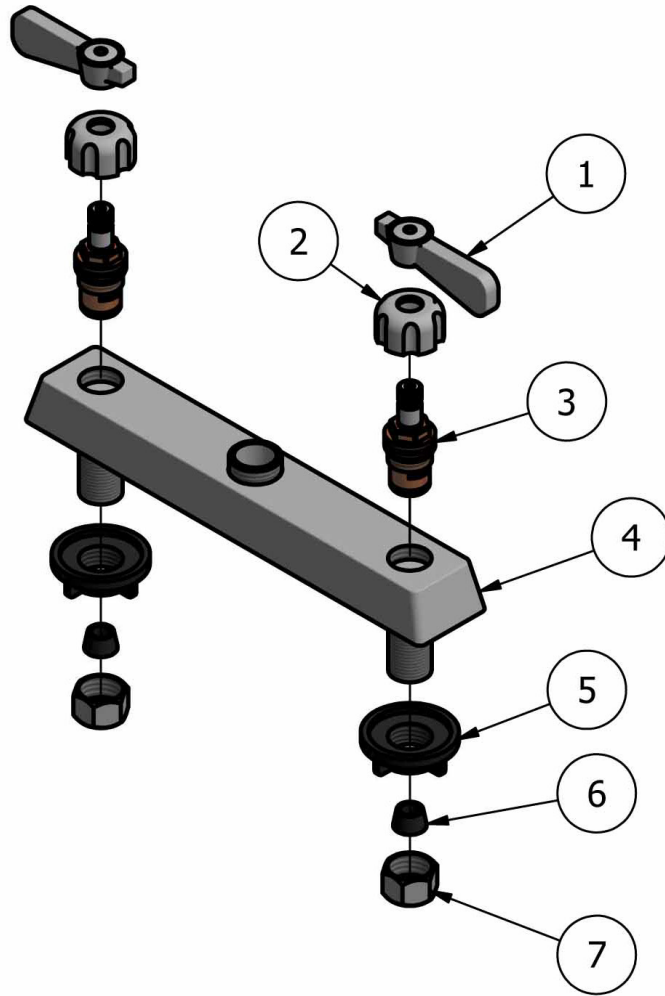

### Product Specifications:

- T-304 Cast Stainless Steel
- 1/4 Turn Ceramic Cartridges
- Color Coded Hot & Cold Indicators
- Double O-Ring Spout Seal
- Stainless Steel Cover
- Integral Check Valve
- Lead Free Compliant
- Lifetime Warranty

### Product Detail:

Model Number	DIM. A	DIM. B	DIM. C	Product Weight (lbs)
EVO-8DM-6	1.69"	4.31"	6"	5.00
EVO-8DM-8	1.94"	4.63"	8"	5.00
EVO-8DM-10	2.25"	4.88"	10"	5.00
EVO-8DM-12	2.00"	4.69"	12"	5.00
EVO-8DM-14	2.88"	5.56"	14"	5.00
EVO-8DM-16	2.38"	5.13"	16"	5.00
EVO-8DM-XX	Body Only	-	-	3.00

# 8" Deck Mount Stainless Steel Faucet with Swing Spout

Model: EVO-8DM

### Exploded Parts Detail:

Diagram #	Quantity	Part Number	Description
1	2	EVO-8DM-HANDLE	Handle
2	2	EVO-8DM-BONNET	Valve Bonnet
3	2	EVO-8DM-VALVE	Ceramic Valve
4	1	EVO-8DM-BODY	Faucet Body
5	2	EVO-8DM-MN	Mounting Nut
6	2	EVO-8DM-CF	Compression Fitting
7	2	EVO-8DM-CN	Compression Nut