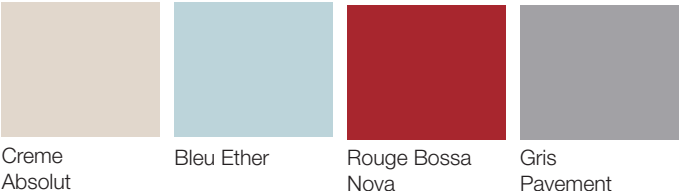

View Product

Overall Height:	31.5"
Overall Width:	22.0"
Overall Depth:	20.0"
Seat Height:	18.5"
Arm Height:	25.5
Unit Weight:	14.1 lbs

Ramatuelle '73 Armchair

Product Specifications

Product Description	Reference Number	Color	UPC Code 014306	Pack Weight Each (lbs.)	Master Pack	Master Pack Volume (cu. ft)
Ramatuelle '73 Armchair	US137710	Creme Absolut	931746	16.71	4	16.37
	US137711	Bleu Ether	931753	16.71	4	16.37
	US137712	Rouge Bossa Nova	931760	16.71	4	16.37
	US137713	Gris Pavement	931777	16.71	4	16.37

Features & Benefits Warranty: 3 Yrs.

- Rated to 300 pounds
- Meets ASTM B performance standards for commercial use
  Elegant and iconic design reinvented for today's Food Service and Hospitality environments
- Powder coated steel legs
- Flexible back for optimal comfort
- Mix and match colors
- Stackable
- Optional seat cushions sold separately in Blue, Red, and Gray
- 3-year warranty

Our successful retro design from the 1970's recreated for today's trends! The Ramatuelle features a comfortable resin back and seat combined with the strength of powder-coated steel legs for years of use - indoors or out!