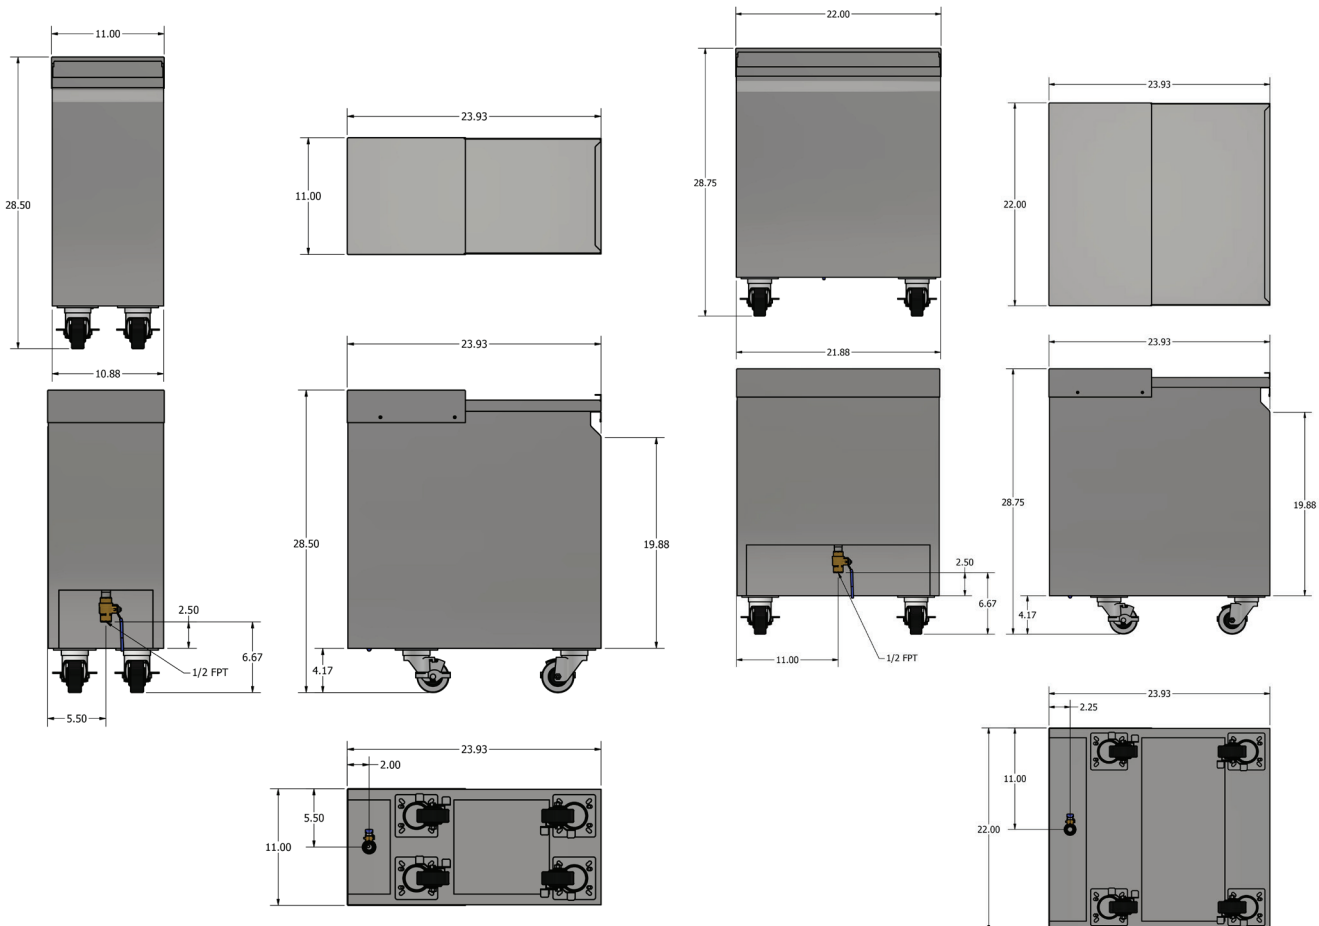

RESOURCES

Mobile Ice Bins

Stainless Steel Ice Bins

Use your smart phone to scan the above QR code to visit our website: www.bk-resources.com

BK-MIB-2422

BK-MIB-2411

Features:

- 3" Casters With Toe Activated Brake
- Removable Bottom Tray
- Ball Valve Drain In Rear of Unit
- Foamed In Insulation

Material:

- T-304 18 ga Stainless Steel

Part Number	Unit Size (l x w x h)	Ice Bin Dim. (l x w x d)	Ice Bin Capacity	Product Weight (lbs)
BK-MIB-2422	24" x 22" x 29"	21 ^{7/8} " x 19 ^{11/16} " x 15 ^{15/16} "	117 lbs.	92.00
BK-MIB-2411	24" x 11" x 29"	21 ^{7/8} " x 8 ^{11/16} " x 15 ^{15/16} "	53 lbs.	66.00