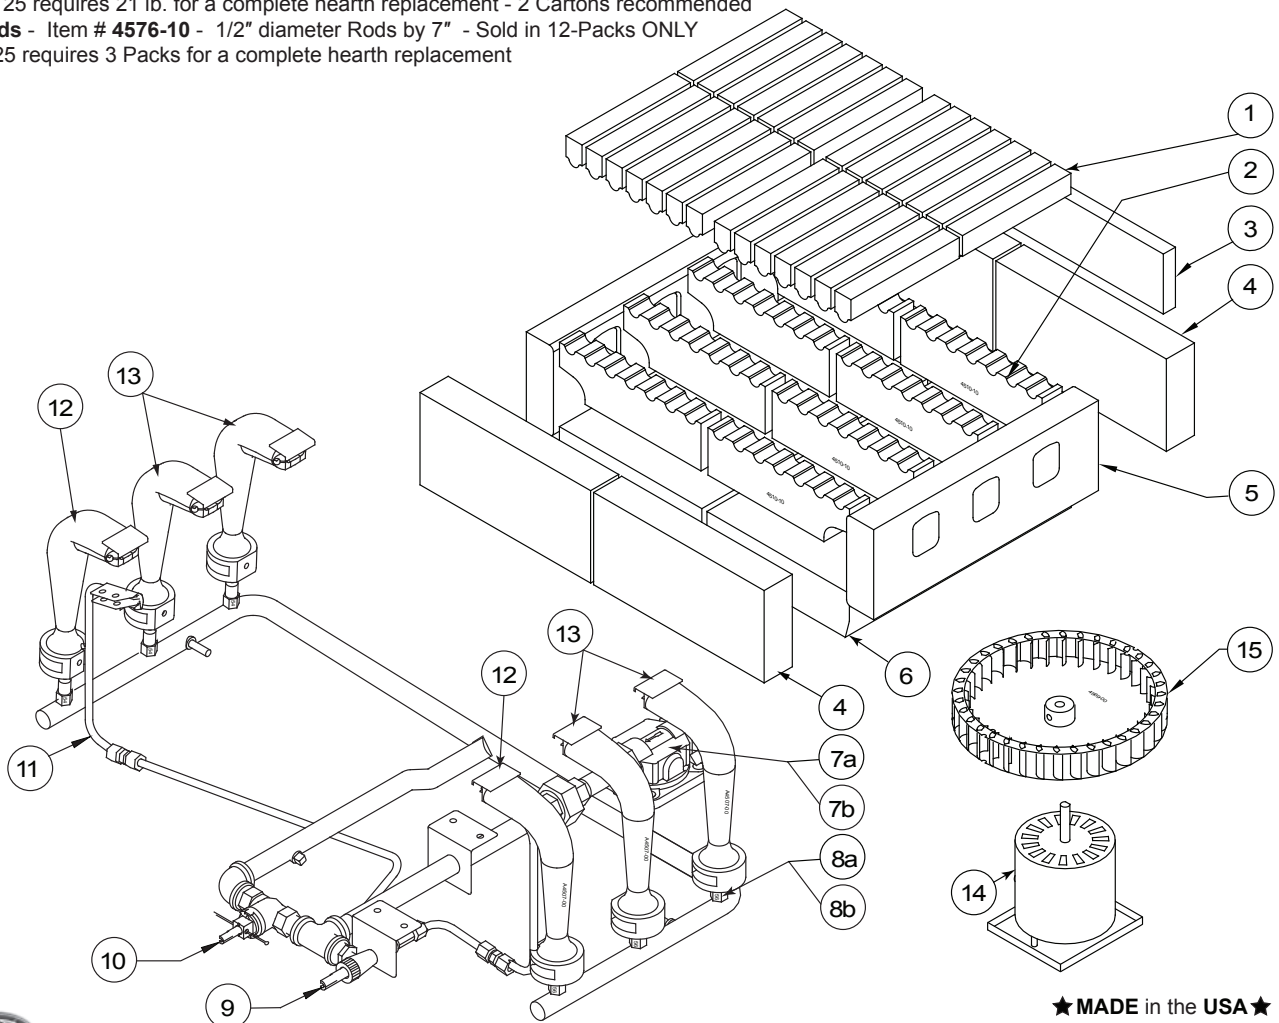

Item	Part #	Description	Qty
14	8435-04	Flaretrol Motor	1
15	4626-00	6-5/16" X 1" CW Blower Wheel	1

Not Shown

	8445-03	Pilot Knob	1
*	4576-10	Grate Rods - 12 per Pack ⁴	3 Pks
*	4577-01	Briquettes - 20 lb per Pack ³	1 Pk
	4581-50	Main Valve Knob	1
	8423-01	Flaretrol Switch	1
	4638-00	Cooking Grill Grate	1
	4635-00	Foot for counter top 25C & 25C Kabob	4
	8450-12	Adjustable Leg for floor 25F & 25F Kabob	4

Accessories / Options - Not Shown

	2060130	Side Splash Guards SS Dishwasher Safe - Set of 2
	2070702	Veggie / Seafood Grate for Broiler Model 25
	1420-39	Gas Broiler Grill Brush - all Gas Broiler
	4508-68	Skewers - Set of 10 - Stainless Steel for 25 Models
	4638-05	25 Stainless Steel Cooking Grill Grate

- 1 **Barbriq** - Item # **4584-40** - 1" x 1" x 6-3/4" - Sold in 5-Packs ONLY
  Models 25 & 25 Kabob requires 6 Packs for a complete hearth replacement
- 2 **Grate Supports** - Item # **4585-60** - Sold in 4-Packs ONLY -
  Models 25 & 25 Kabob requires 2 Packs for a complete hearth replacement
- 3 **Briquettes** - Item # **4577-01** - 1" x 1" x 2" - Sold in 20 lb. Carton quantities ONLY
  Models 25 requires 21 lb. for a complete hearth replacement - 2 Cartons recommended
- 4 **Grate Rods** - Item # **4576-10** - 1/2" diameter Rods by 7" - Sold in 12-Packs ONLY
  Model 25 requires 3 Packs for a complete hearth replacement

★ MADE in the USA ★