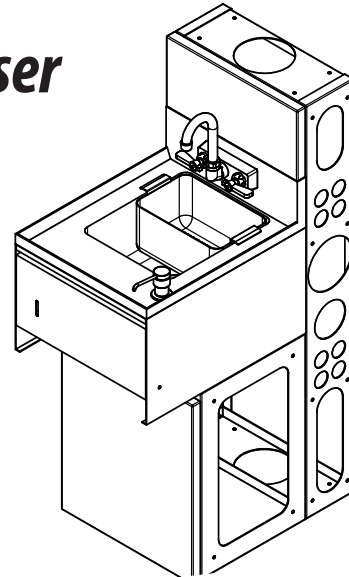

Underbar Dump Sink w/ Soap & Towel Dispenser

Stainless Steel Underbar Dump Sinks

Use your smart phone to scan the above QR code to visit our website:
www.bk-resources.com

Features:

- Strainer Basket
- Equipped with Stainless Steel Faucet with 3" Gooseneck Spout EVO-4SM-3G
- BK-UCSD-1 Soap Dispenser
- BKDR-2 Basket Drain
- Towel Dispenser

Material:

- 18 ga SS Front Panels w/ Galv Die Wall & Base
- Removable SS Front Panel on Base

Part Number	Unit Size (l x w x h)	Faucet Mount	Faucet Included
UBDW-18-1012HST-12-P-G	12" x 23 1/2" x 41"	Splash	EVO-4SM-3G
UBDW-18-1012HST-15-P-G	15" x 23 1/2" x 41"	Splash	EVO-4SM-3G
UBDW-21-1012HST-12-P-G	12" x 26 3/4" x 41"	Splash	EVO-4SM-3G
UBDW-21-1012HST-15-P-G	15" x 26 3/4" x 41"	Splash	EVO-4SM-3G