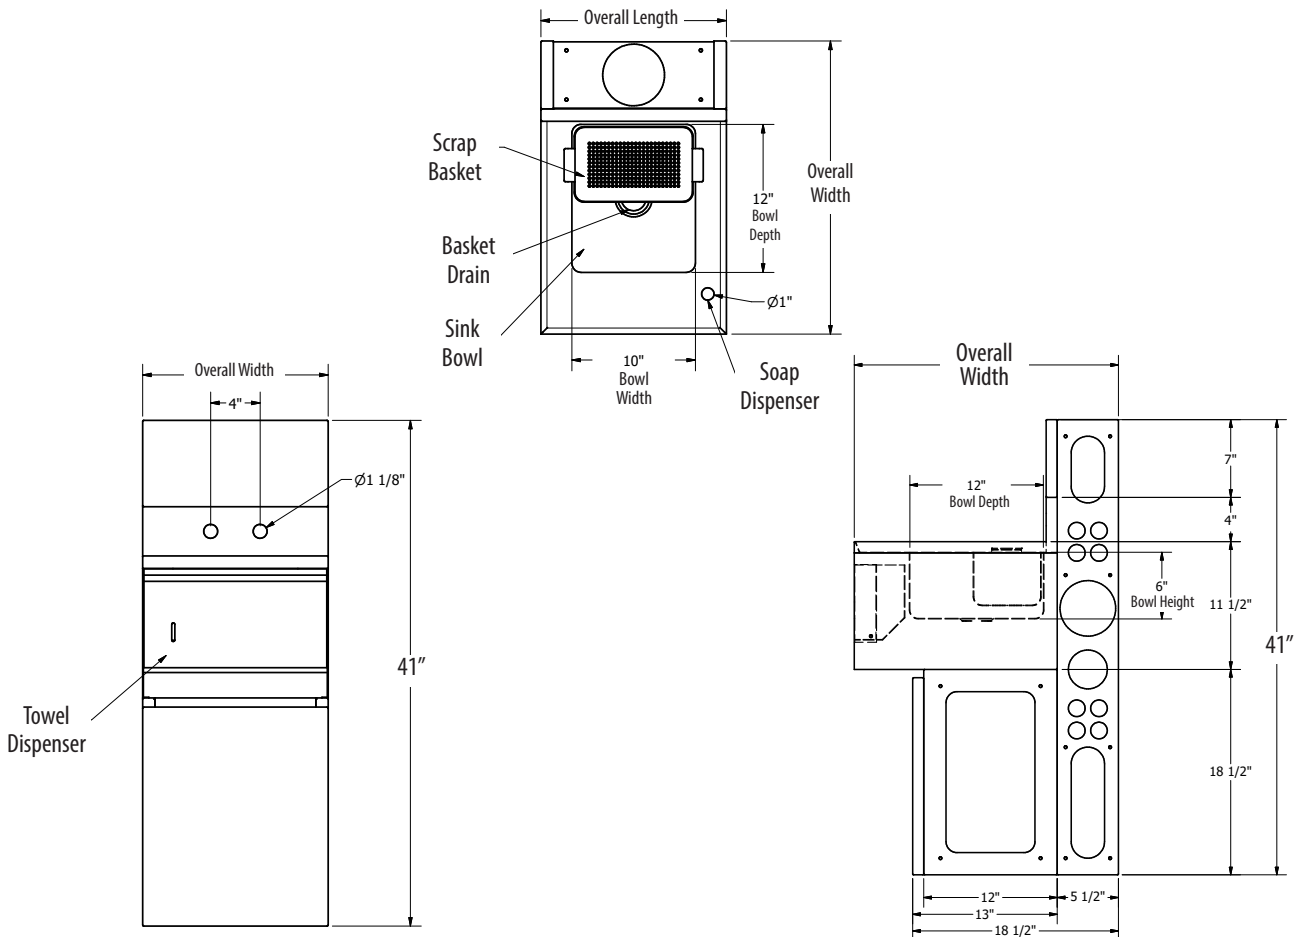

Underbar Dump Sink w/ Soap & Towel Dispenser

Stainless Steel Underbar Dump Sinks

Use your smart phone to scan the above QR code to visit our website:
www.bk-resources.com

Features:

- Strainer Basket
- Equipped with Stainless Steel Faucet with 3" Gooseneck Spout EVO-4SM-3G
- BK-UCSD-1 Soap Dispenser
- BKDR-2 Basket Drain
- Towel Dispenser

Material:

- 18 ga SS Front Panels w/ Galv Die Wall & Base
- Removable SS Front Panel on Base

Part Number	Unit Size (l x w x h)	Faucet Mount	Faucet Included
UBDW-18-1012HST-12-P-G	12" x 23 1/2" x 41"	Splash	EVO-4SM-3G
UBDW-18-1012HST-15-P-G	15" x 23 1/2" x 41"	Splash	EVO-4SM-3G
UBDW-21-1012HST-12-P-G	12" x 26 3/4" x 41"	Splash	EVO-4SM-3G
UBDW-21-1012HST-15-P-G	15" x 26 3/4" x 41"	Splash	EVO-4SM-3G