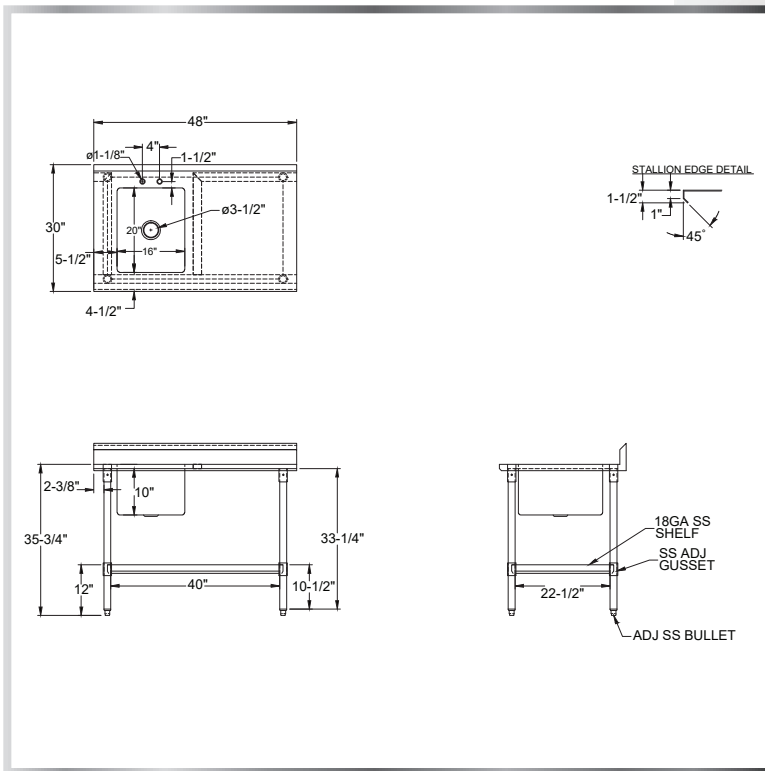

PREMIUM 1-BOWL PREP TABLE WITH 5" BACKSPLASH (BOWL ON LEFT)

WORKTABLES - WITH BOWL

MATERIALS

- 18 Gauge 300 Series Stainless Steel
- Stainless Steel Lower Shelf, Legs, and Bullet Feet

FEATURES

- 4" On-Center Deck-Mounted Faucet Holes
- 10" Deep Sink Bowl (On Left Side)
- Adjustable Lower Shelf and Bullet Feet
- Marine Edges
- Drain Basket Included

MODEL NUMBER	BOWL SIZE L X W X H	LENGTH	WIDTH
PTS-1620L4	16" x 20" x 10"	48"	30"
PTS-1620L5	16" x 20" x 10"	60"	30"
PTS-1620L6	16" x 20" x 10"	72"	30"