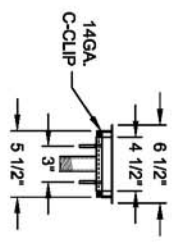

PERFORATED TRAY
2 PIECES

DRAWN FOR: REF: 60° URN TROUGH

LOCATION: BY: J.K.

ITEM #: QTY: SHEET #: QUAD: SCALE: 3/4"=1'-0"

MODEL #: BK-URTR-60 PROD. NO. MAT. DECK: BASE: CHECKED BY:

DATE

REVISIONS