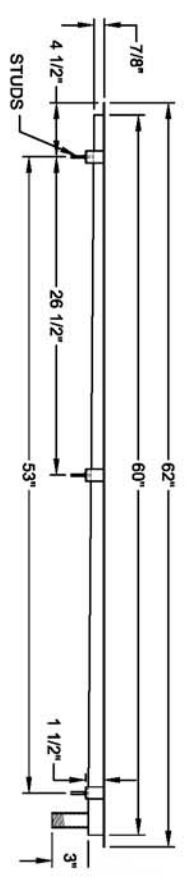

PERFORATED TRAY
2 PIECES

DRAWN FOR: REF: 60° URN TROUGH

LOCATION: BY: J.K.

ITEM #: QTY: SHEET #: QUAD: SCALE: 3/4"=1'-0"

MODEL #: BK-URTR-60 PROD. NO. MAT. DECK: BASE: CHECKED BY:

DATE

REVISIONS