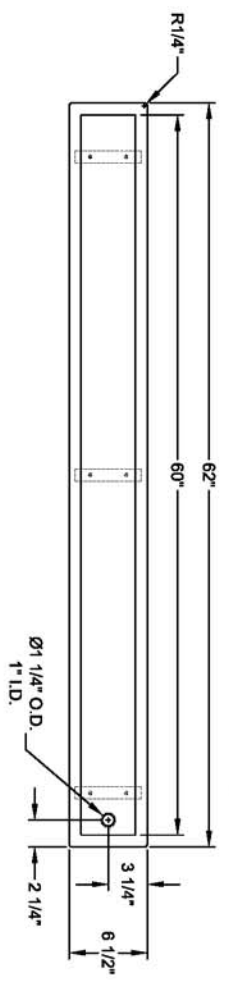

PERFORATED TRAY
2 PIECES

DRAWN FOR: REF: 60° URN TROUGH

LOCATION: BY: J.K.

ITEM #: QTY: SHEET #: QUAD: SCALE: 3/4"=1'-0"

MODEL #: BK-URTR-60 PROD. NO. MAT. DECK: BASE: CHECKED BY:

DATE

REVISIONS