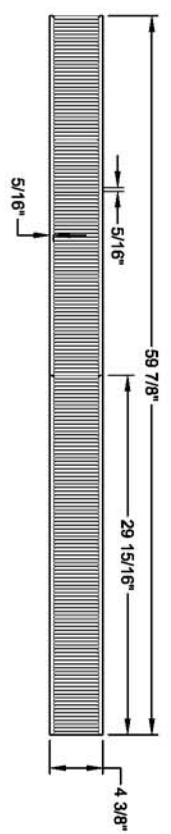

PERFORATED TRAY
2 PIECES

DRAWN FOR: REF: 60° URN TROUGH

LOCATION: BY: J.K.

ITEM #: QTY: SHEET #: QUAD: SCALE: 3/4"=1'-0"

MODEL #: BK-URTR-60 PROD. NO. MAT. DECK: BASE: CHECKED BY:

DATE

REVISIONS