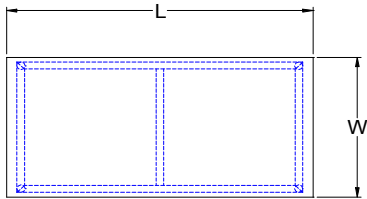

DETAILED SPECIFICATIONS

Units 7 Ft. & Larger Are
Furnished With Six Legs