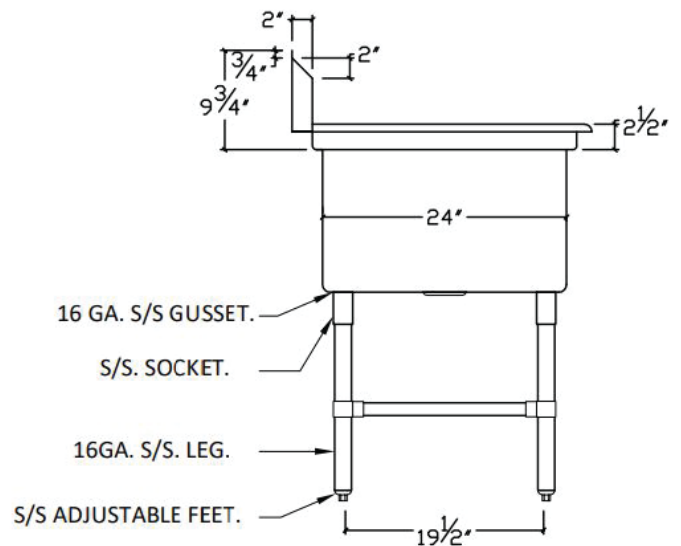

Side View

Intended For Commercial Use Only. Empura assumes no liability for component failure, factory defects or any other damages for units installed in non-commercial foodservice or residential applications.

Attention CA Residents: This product can expose you to chemicals including lead, which are known to the State of California to cause cancer, birth defects, or other reproductive harm. For more information, go to www.p65warnings.ca.gov.