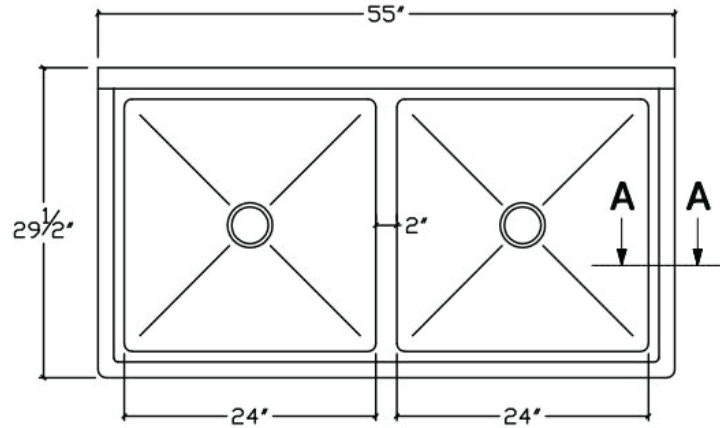

EHD22424

Top View