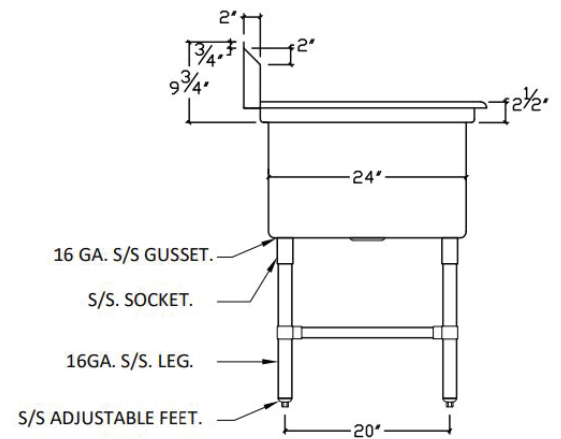

Side View

Intended For Commercial Use Only. Empura assumes no liability for component failure, factory defects or any other damages for units installed in non-commercial foodservice or residential applications.

Attention CA Residents: This product can expose you to chemicals including lead, which are known to the State of California to cause cancer, birth defects, or other reproductive harm. For more information, go to www.p65warnings.ca.gov.