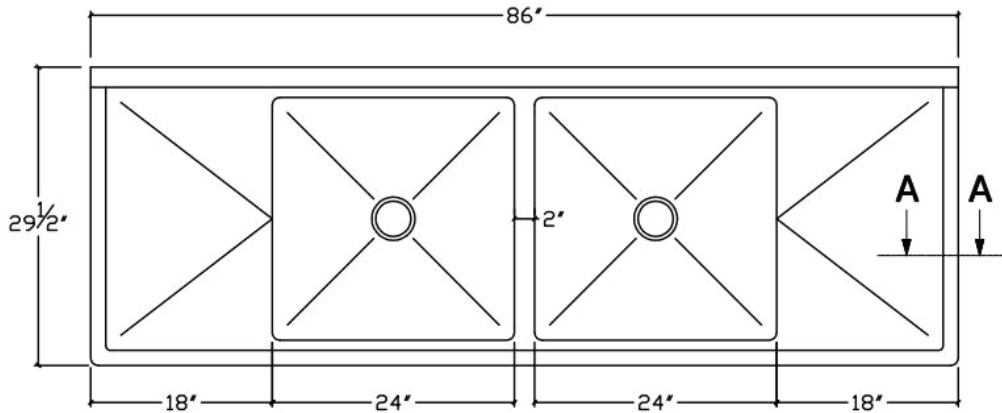

EHD22424LR18

Top View