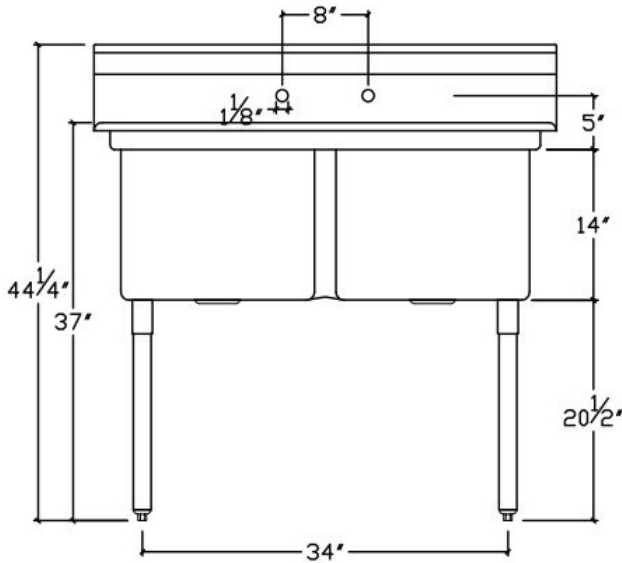

EHD21818

Front View

Intended For Commercial Use Only. Empura assumes no liability for component failure, factory defects or any other damages for units installed in non-commercial foodservice or residential applications.

Attention CA Residents: This product can expose you to chemicals including lead, which are known to the State of California to cause cancer, birth defects, or other reproductive harm. For more information, go to www.p65warnings.ca.gov.