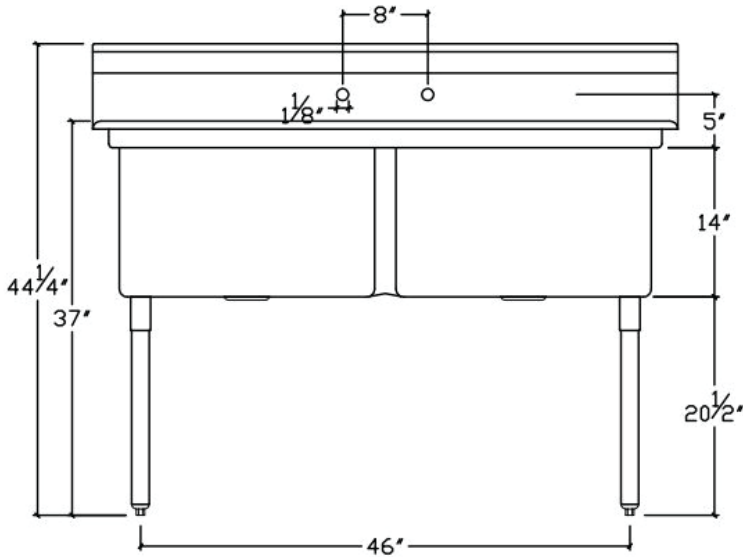

EHD22424

Front View

Intended For Commercial Use Only. Empura assumes no liability for component failure, factory defects or any other damages for units installed in non-commercial foodservice or residential applications.

Attention CA Residents: This product can expose you to chemicals including lead, which are known to the State of California to cause cancer, birth defects, or other reproductive harm. For more information, go to www.p65warnings.ca.gov.