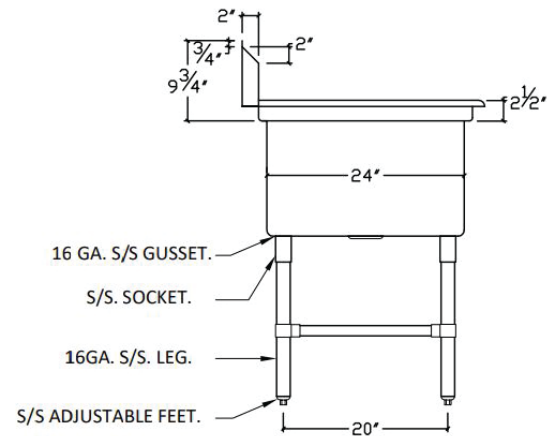

Side View

Intended For Commercial Use Only. Empura assumes no liability for component failure, factory defects or any other damages for units installed in non-commercial foodservice or residential applications.

Attention CA Residents: This product can expose you to chemicals including lead, which are known to the State of California to cause cancer, birth defects, or other reproductive harm. For more information, go to www.p65warnings.ca.gov.