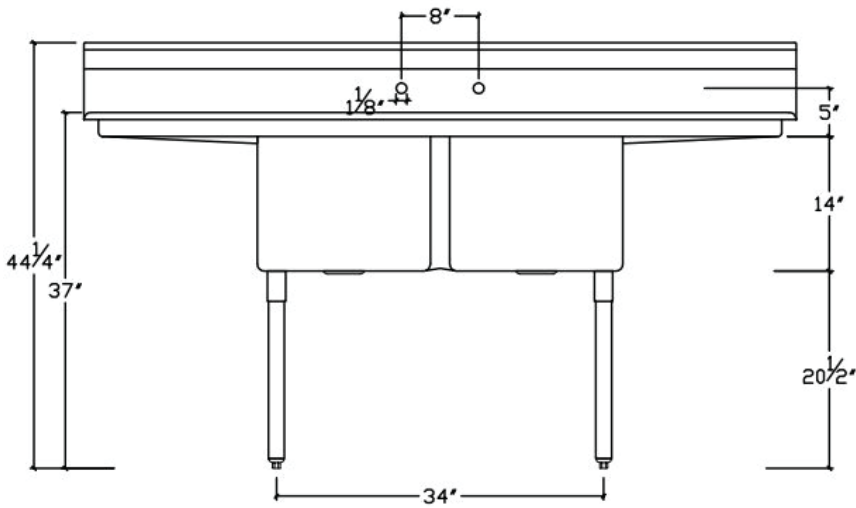

EHD21818LR18

Front View

Intended For Commercial Use Only. Empura assumes no liability for component failure, factory defects or any other damages for units installed in non-commercial foodservice or residential applications.

Attention CA Residents: This product can expose you to chemicals including lead, which are known to the State of California to cause cancer, birth defects, or other reproductive harm. For more information, go to www.p65warnings.ca.gov.