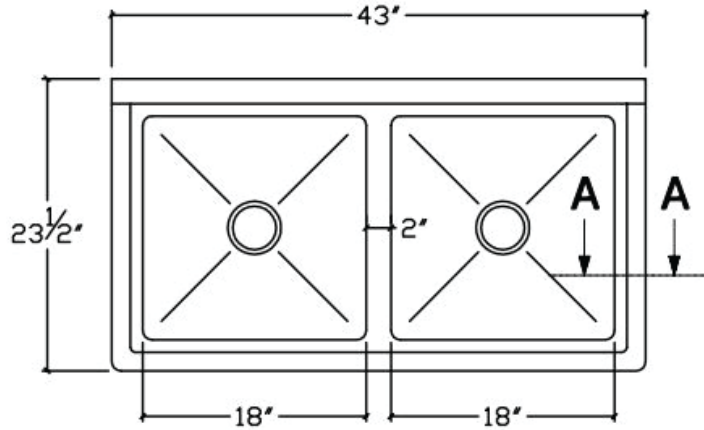

EHD21818

Top View