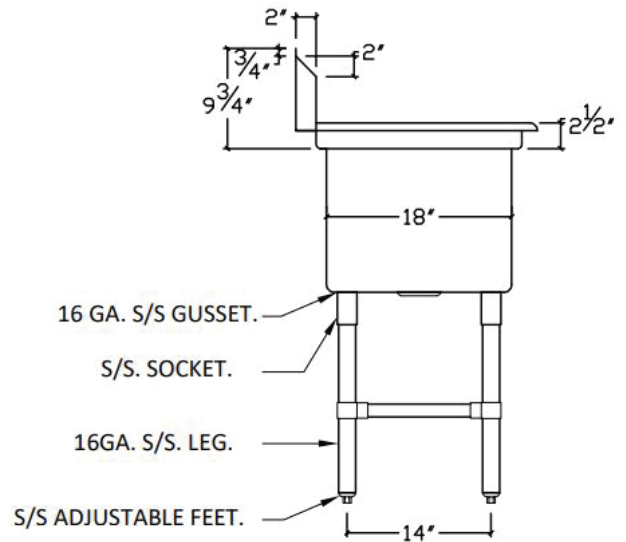

Side View

Intended For Commercial Use Only. Empura assumes no liability for component failure, factory defects or any other damages for units installed in non-commercial foodservice or residential applications.

Attention CA Residents: This product can expose you to chemicals including lead, which are known to the State of California to cause cancer, birth defects, or other reproductive harm. For more information, go to www.p65warnings.ca.gov.