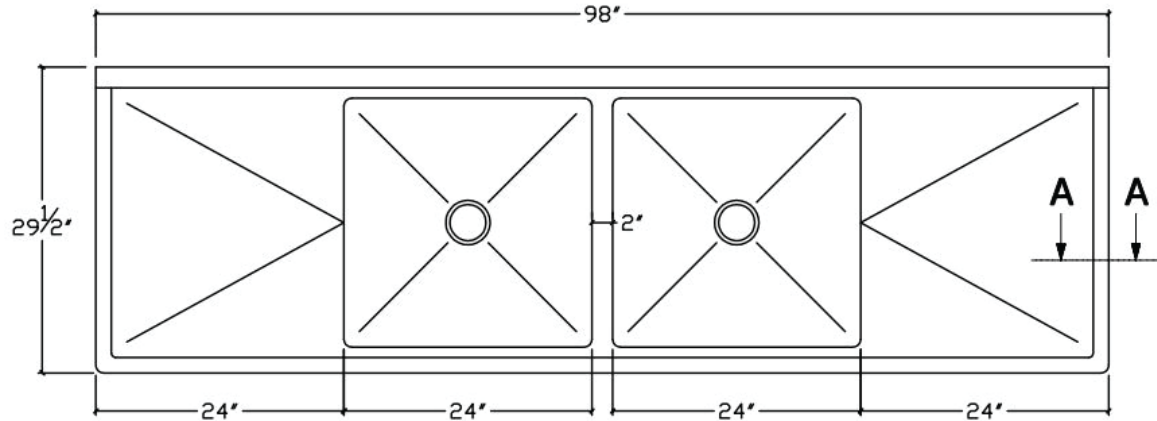

EHD22424LR24

Top View