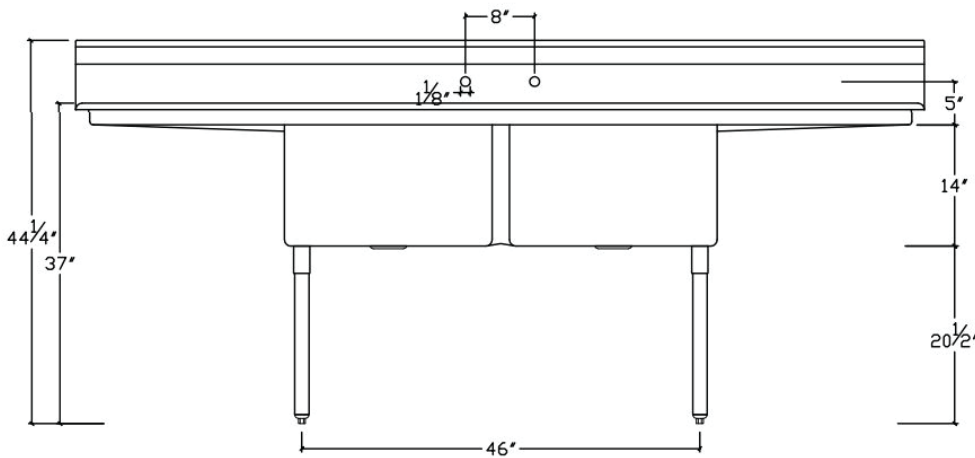

EHD22424LR18

Front View

Intended For Commercial Use Only. Empura assumes no liability for component failure, factory defects or any other damages for units installed in non-commercial foodservice or residential applications.

Attention CA Residents: This product can expose you to chemicals including lead, which are known to the State of California to cause cancer, birth defects, or other reproductive harm. For more information, go to www.p65warnings.ca.gov.