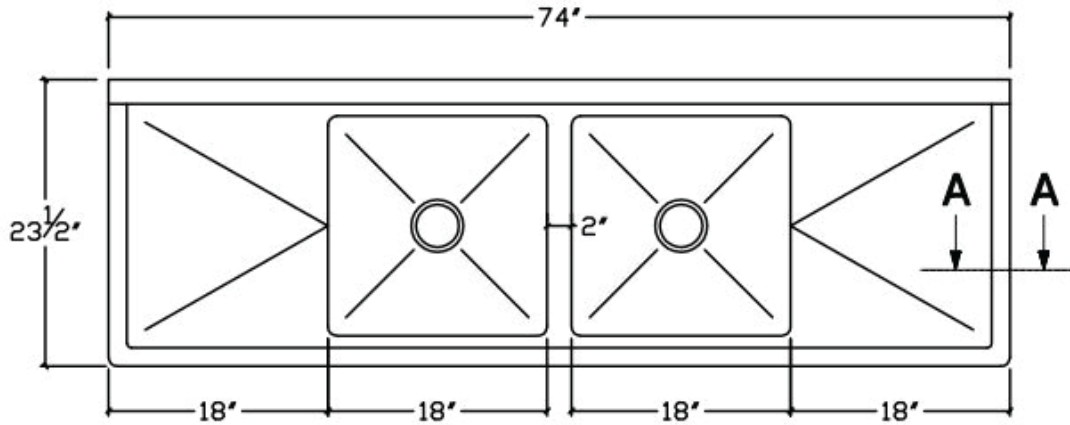

EHD21818LR18

Top View