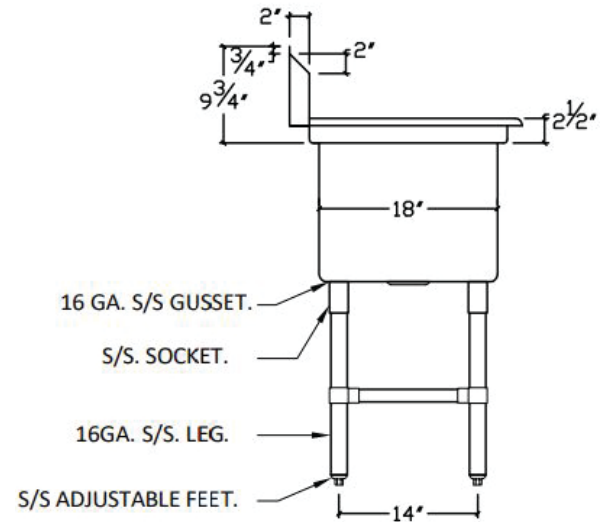

Side View

Intended For Commercial Use Only. Empura assumes no liability for component failure, factory defects or any other damages for units installed in non-commercial foodservice or residential applications.

Attention CA Residents: This product can expose you to chemicals including lead, which are known to the State of California to cause cancer, birth defects, or other reproductive harm. For more information, go to www.p65warnings.ca.gov.