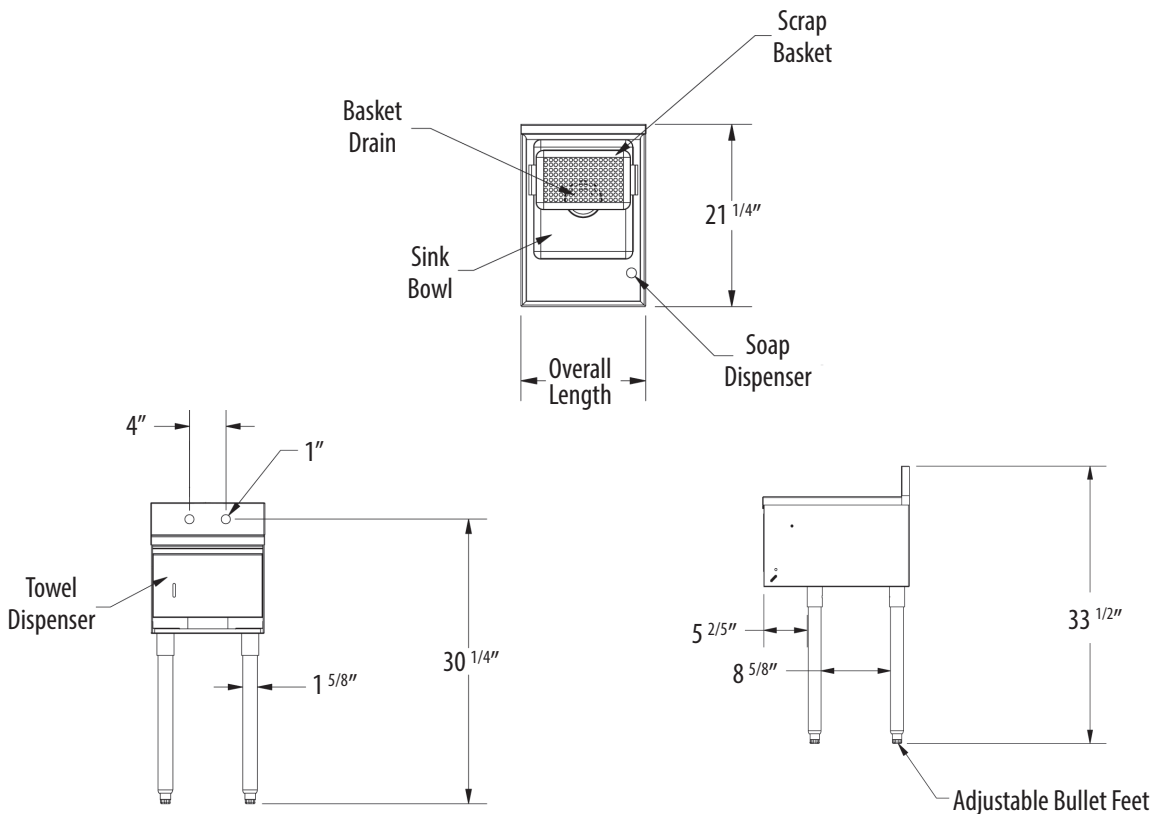

# Underbar Dump Sink w/ Soap & Towel Dispenser

**Stainless Steel Underbar Dump Sinks  
(21" Front to Back Units)**

Use your smart phone to scan the above QR code to visit our website:  
[www.bk-resources.com](http://www.bk-resources.com)

### Features:

- Strainer Basket
- BK-UCSD-1 Soap Dispenser
- BKDR-2 Basket Drain
- Towel Dispenser

### Material:

- T-304 18 ga. Stainless Steel
- S/S Legs
- Adjustable High Impact Corrosion Resistant Feet

Part Number	Unit Size (l x w x h)	Faucet Mount	Faucet Included	Product Weight (lbs)
UB4-21-1012HST-12	12" x 21 1/4" x 33 1/2"	Splash	N/A	37.00
UB4-21-1012HST-12-PG	12" x 21 1/4" x 33 1/2"	Splash	BKF-W2-3G-G	
UB4-21-1012HST-15	15" x 21 1/4" x 33 1/2"	Splash	N/A	
UB4-21-1012HST-15-PG	15" x 21 1/4" x 33 1/2"	Splash	BKF-W2-3G-G	