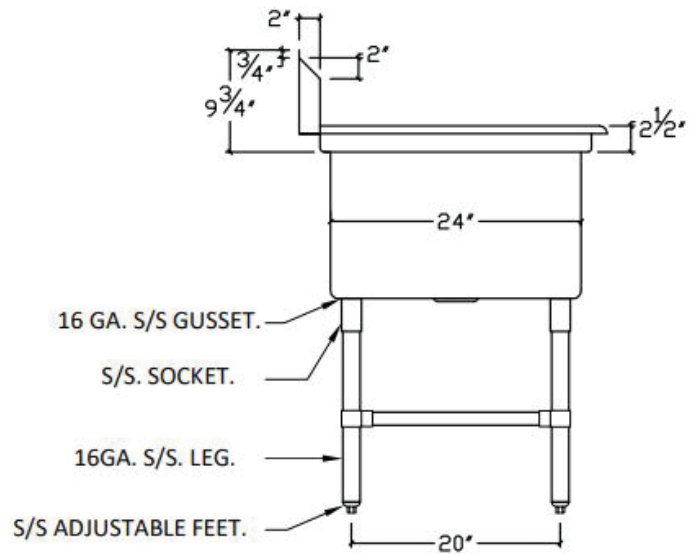

Side View

Intended For Commercial Use Only. Empura assumes no liability for component failure, factory defects or any other damages for units installed in non-commercial foodservice or residential applications.

Attention CA Residents: This product can expose you to chemicals including lead, which are known to the State of California to cause cancer, birth defects, or other reproductive harm. For more information, go to www.p65warnings.ca.gov.