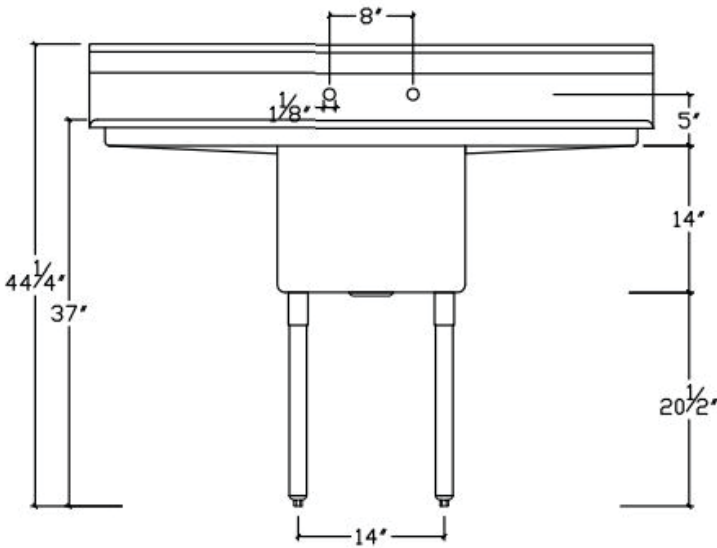

EHD11818LR18

Front View

Intended For Commercial Use Only. Empura assumes no liability for component failure, factory defects or any other damages for units installed in non-commercial foodservice or residential applications.

Attention CA Residents: This product can expose you to chemicals including lead, which are known to the State of California to cause cancer, birth defects, or other reproductive harm. For more information, go to www.p65warnings.ca.gov.