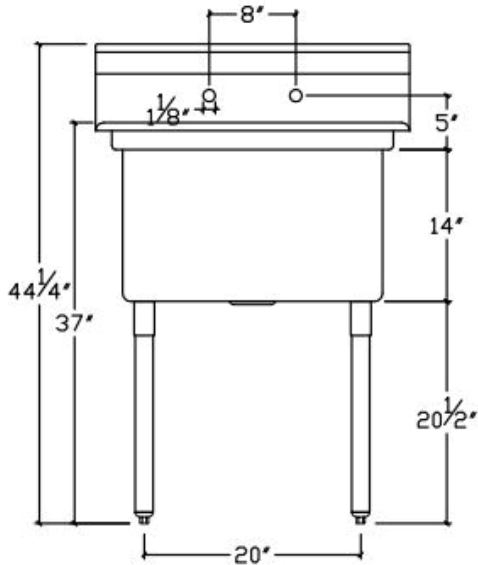

EHD12424

Top View

Front View

Side View

Intended For Commercial Use Only. Empura assumes no liability for component failure, factory defects or any other damages for units installed in non-commercial foodservice or residential applications.

Attention CA Residents: This product can expose you to chemicals including lead, which are known to the State of California to cause cancer, birth defects, or other reproductive harm. For more information, go to www.p65warnings.ca.gov.