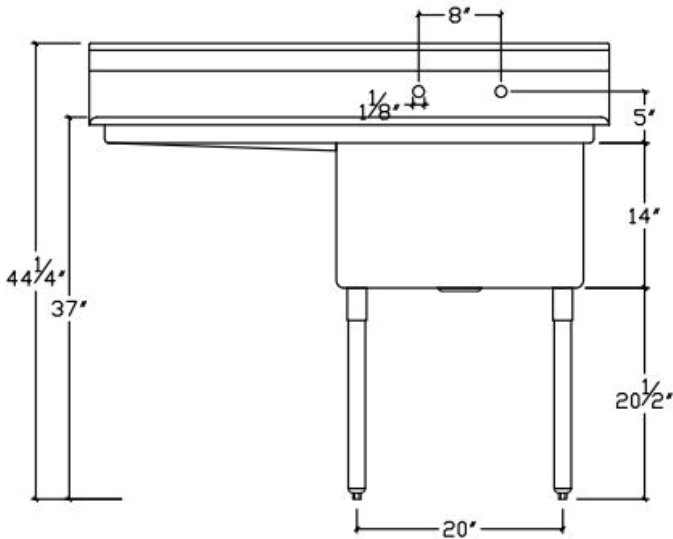

EHD12424L24

Front View

Intended For Commercial Use Only. Empura assumes no liability for component failure, factory defects or any other damages for units installed in non-commercial foodservice or residential applications.

Attention CA Residents: This product can expose you to chemicals including lead, which are known to the State of California to cause cancer, birth defects, or other reproductive harm. For more information, go to www.p65warnings.ca.gov.