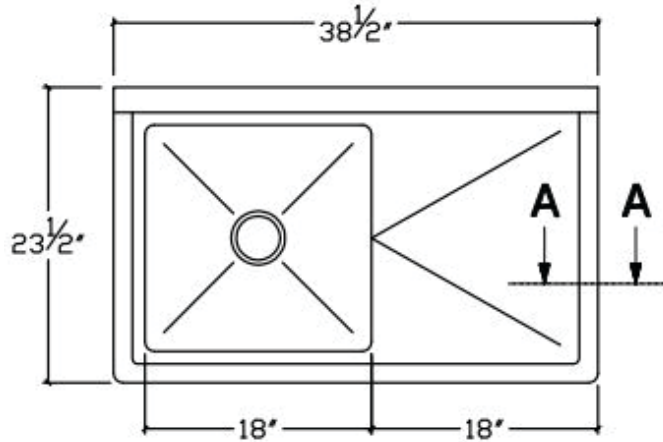

EHD11818R18

Top View