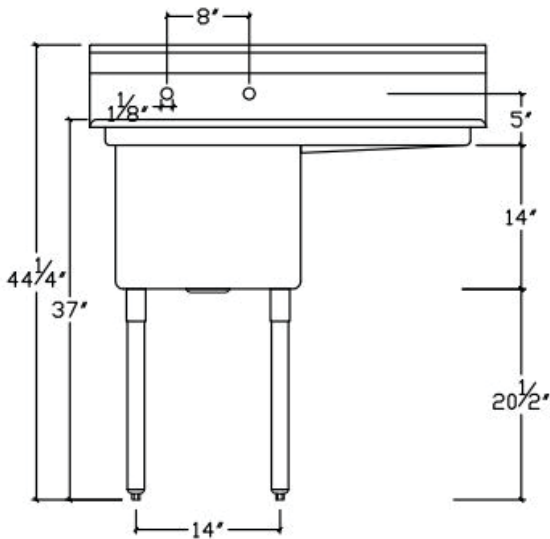

EHD11818R18

Front View

Intended For Commercial Use Only. Empura assumes no liability for component failure, factory defects or any other damages for units installed in non-commercial foodservice or residential applications.

Attention CA Residents: This product can expose you to chemicals including lead, which are known to the State of California to cause cancer, birth defects, or other reproductive harm. For more information, go to www.p65warnings.ca.gov.