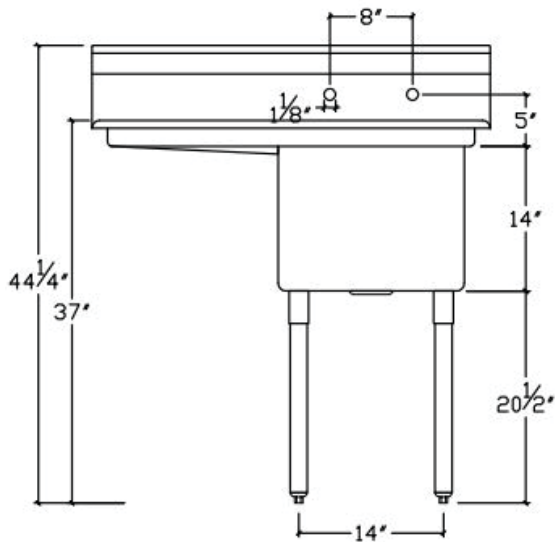

EHD11818L18

Front View

Intended For Commercial Use Only. Empura assumes no liability for component failure, factory defects or any other damages for units installed in non-commercial foodservice or residential applications.

Attention CA Residents: This product can expose you to chemicals including lead, which are known to the State of California to cause cancer, birth defects, or other reproductive harm. For more information, go to www.p65warnings.ca.gov.