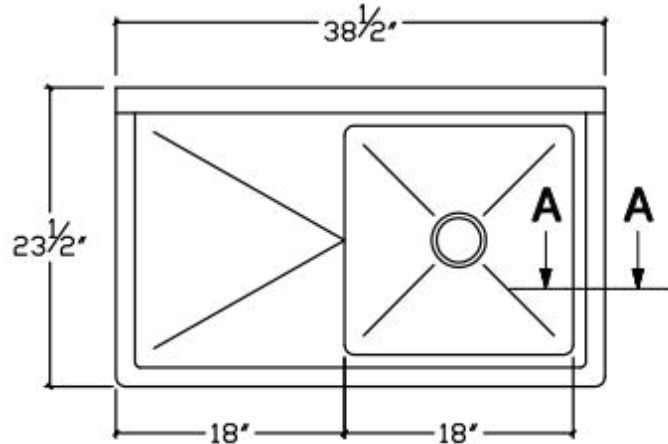

EHD11818L18

Top View