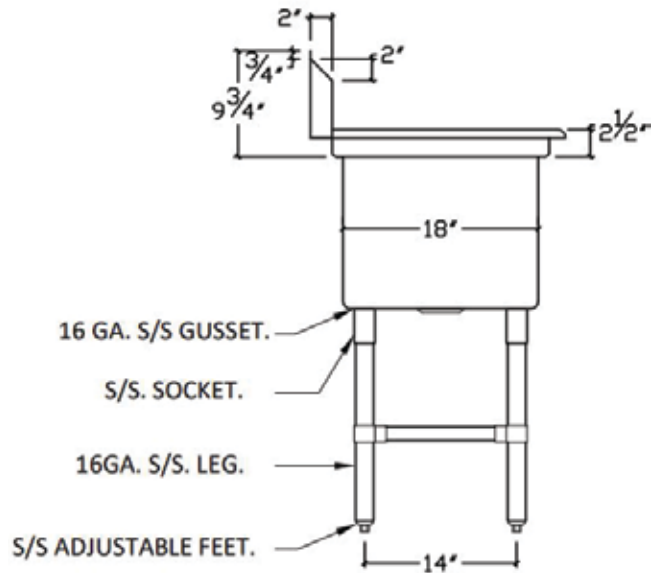

Side View

Intended For Commercial Use Only. Empura assumes no liability for component failure, factory defects or any other damages for units installed in non-commercial foodservice or residential applications.

Attention CA Residents: This product can expose you to chemicals including lead, which are known to the State of California to cause cancer, birth defects, or other reproductive harm. For more information, go to www.p65warnings.ca.gov.