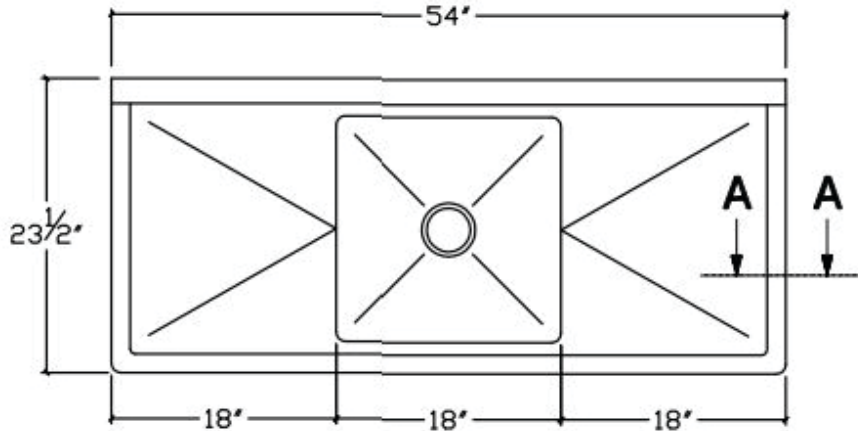

EHD11818LR18

Top View