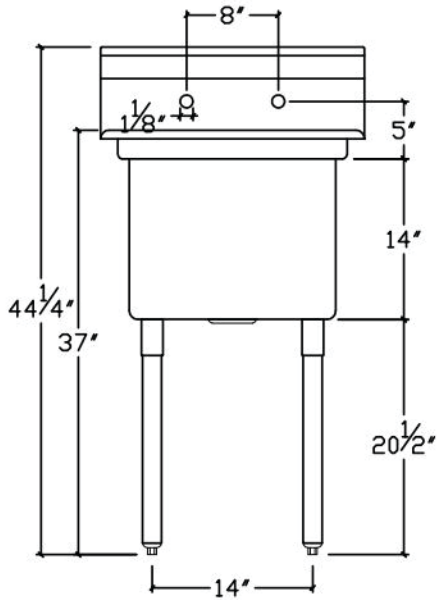

EHD11818

Front View

Intended For Commercial Use Only. Empura assumes no liability for component failure, factory defects or any other damages for units installed in non-commercial foodservice or residential applications.

Attention CA Residents: This product can expose you to chemicals including lead, which are known to the State of California to cause cancer, birth defects, or other reproductive harm. For more information, go to www.p65warnings.ca.gov.