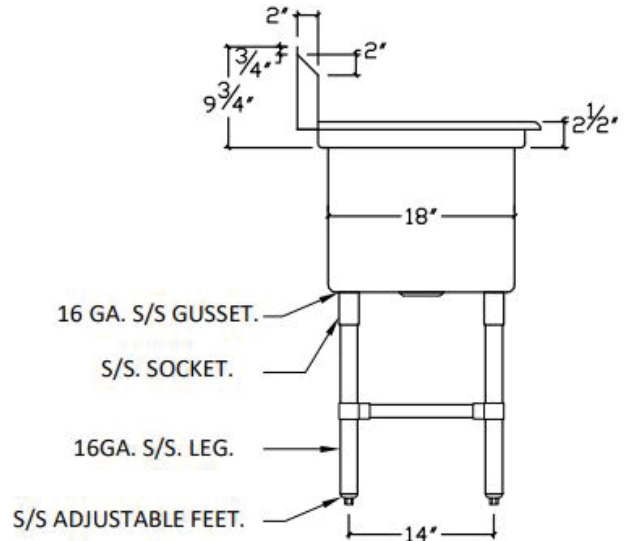

Side View

Intended For Commercial Use Only. Empura assumes no liability for component failure, factory defects or any other damages for units installed in non-commercial foodservice or residential applications.

Attention CA Residents: This product can expose you to chemicals including lead, which are known to the State of California to cause cancer, birth defects, or other reproductive harm. For more information, go to www.p65warnings.ca.gov.