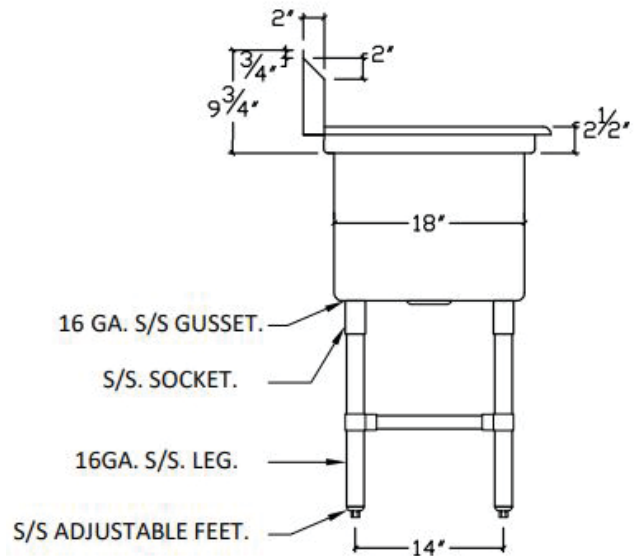

Side View

Intended For Commercial Use Only. Empura assumes no liability for component failure, factory defects or any other damages for units installed in non-commercial foodservice or residential applications.

Attention CA Residents: This product can expose you to chemicals including lead, which are known to the State of California to cause cancer, birth defects, or other reproductive harm. For more information, go to www.p65warnings.ca.gov.