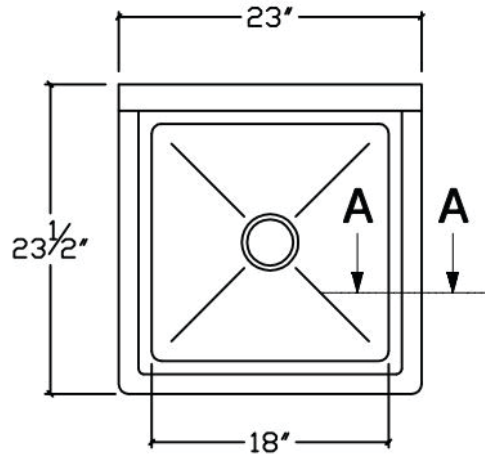

EHD11818

Top View