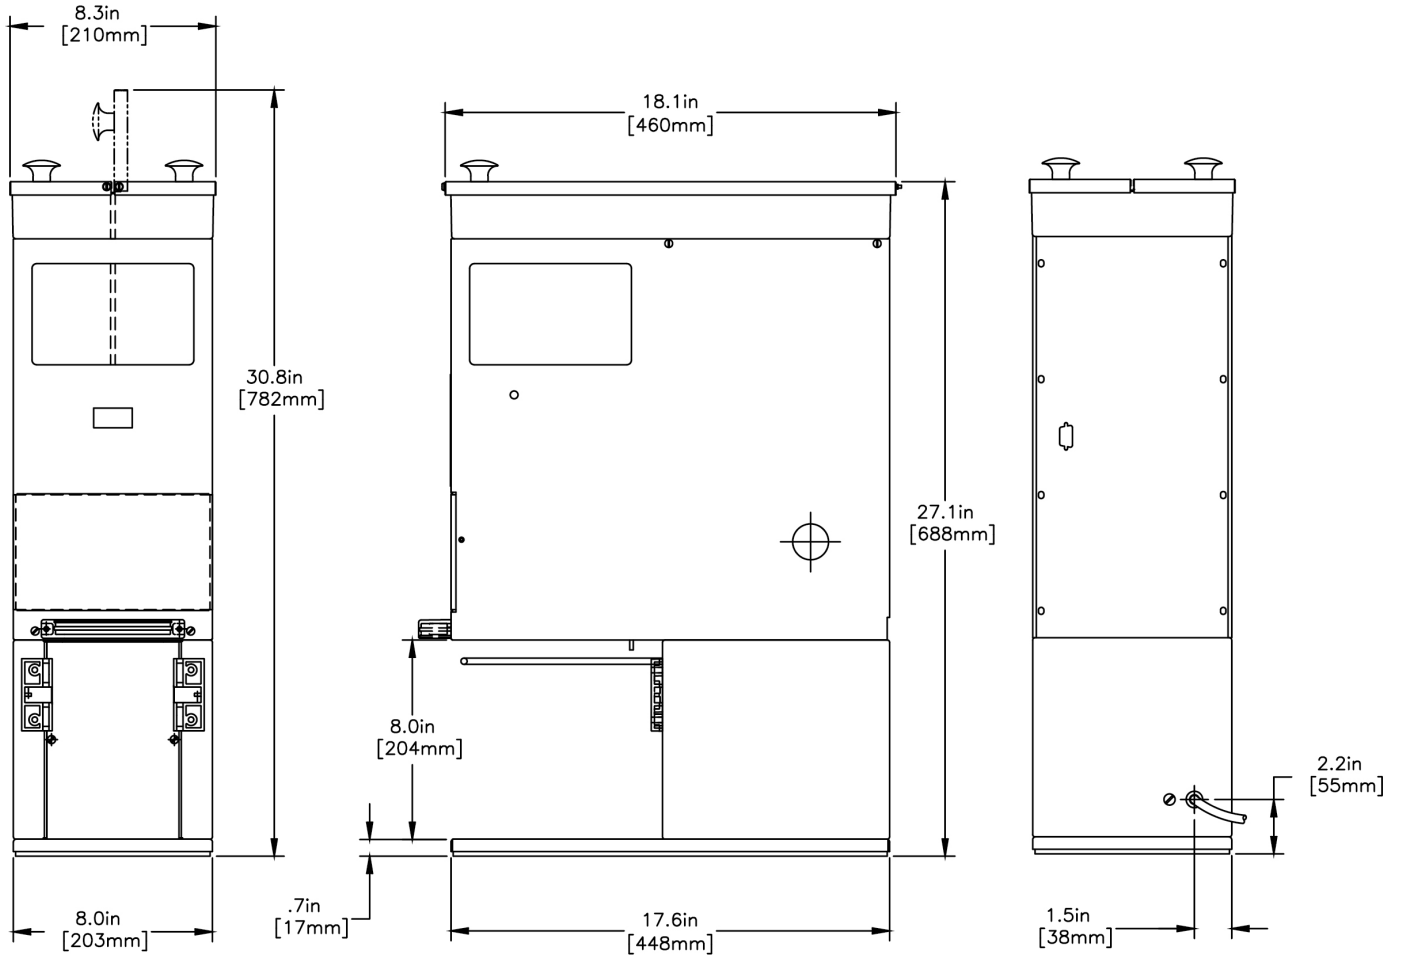

## Specifications

**Product #:** 33700.0001

**Finish:** Black

**Hoppers:** Two

**Hopper Capacity:** 6.00 lbs (2.722 kgs)

**Interface:** Wireless

Created on:  
08/09/2017

Unit			Shipping					
	Width	Height	Depth	Width	Height	Depth	Weight	Volume
English	8.0 in.	25.0 in.	18.0 in.	-	-	-	65.950 lbs	4.472 ft <sup>3</sup>
Metric	20.3 cm	63.5 cm	45.7 cm	-	-	-	29.915 kgs	0.127 m <sup>3</sup>