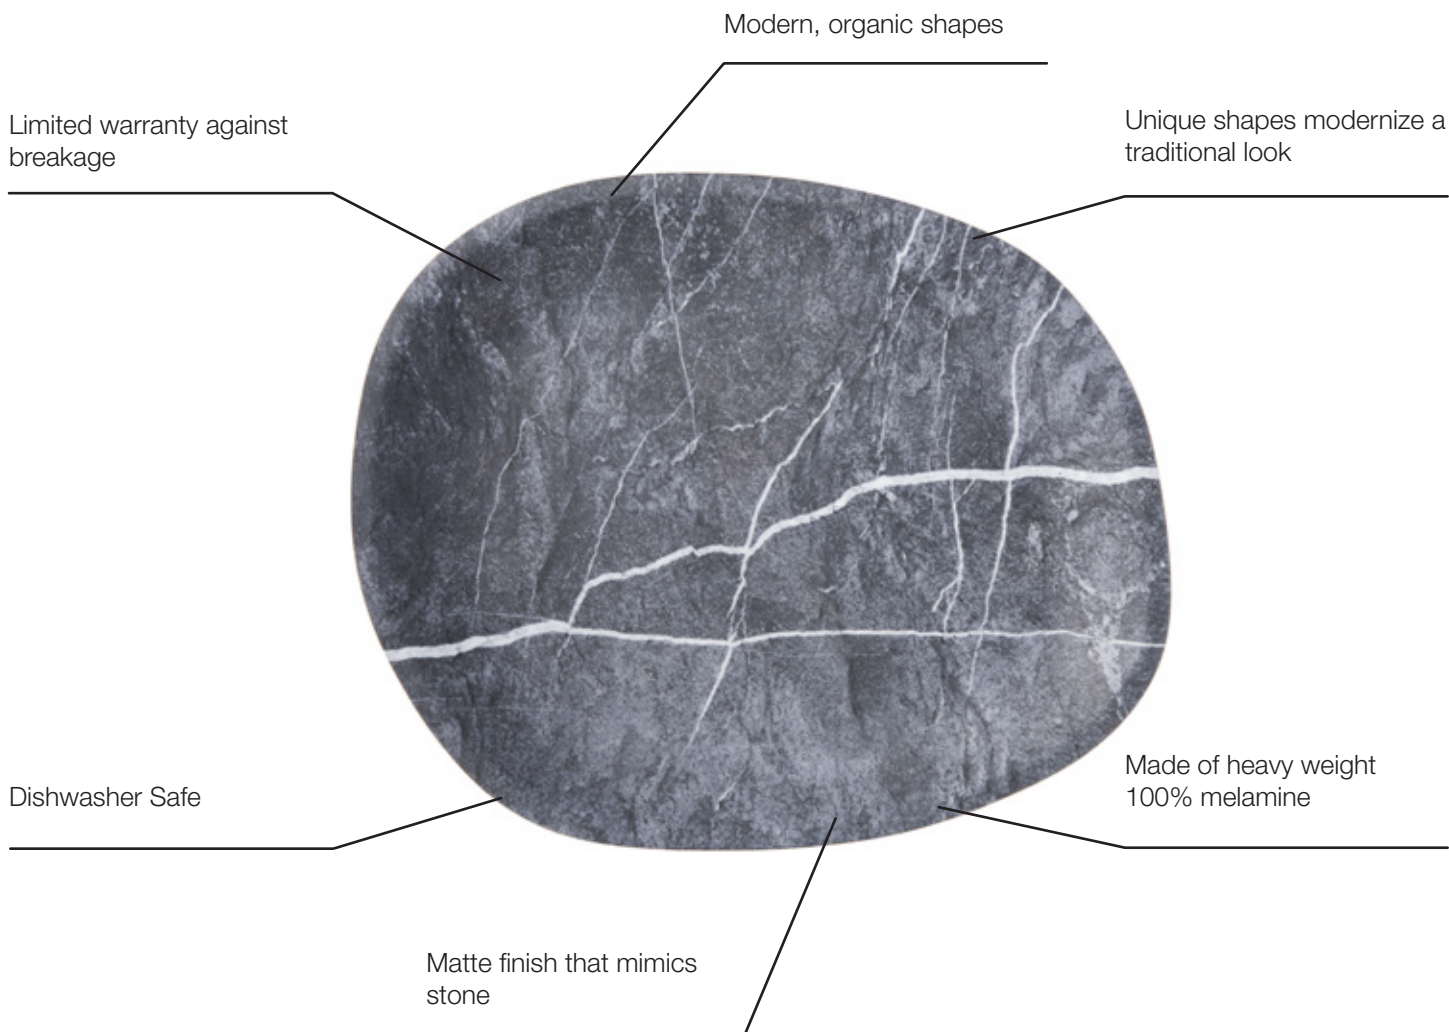

Ridge Dinnerware

Elemental

Inspired by Earth's natural elements, our new Ridge collection suggests the look and texture of stone with the benefits and durability of melamine. Modern, minimalist shapes from bullion bowls to platters offer a variety of plating options.

Features

Neutral & Natural

Colors compliment any plate from ethnic-inspired dishes to farm-to-table culinary creations

Modern Minimalist

Featuring organic shapes, premium texture and matte finish

Poolside Perfection

Ideal where breakage is a concern

Durable

Resists staining, chipping and cracking

Prod No	Description	Color	Pack
Ridge Dinnerware			
53106	9" Salad Plate	23, 37, 38, 72	12 ea
53101	10" Coupe Plate	23, 37, 38, 72	12 ea
53107	10.5" Dinner Plate	23, 37, 38, 72	12 ea
53104	9" Rimless Plate	23, 37, 38, 72	12 ea
53105	11" Rimless Plate	23, 37, 38, 72	12 ea
53102	13" Oblong Platter	23, 37, 38, 72	6 ea
53103	18" Oblong Platter	23, 37, 38, 72	6 ea
53110	8 oz Bullion Bowl	23, 37, 38, 72	24 ea
53108	22 oz Bowl	23, 37, 38, 72	12 ea
53109	52 oz Bowl	23, 37, 38, 72	12 ea