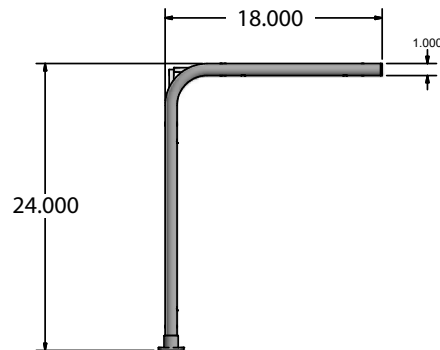

90° Cafeteria Style Sneeze Guard

Sneeze Guards

Use your smart phone to scan the above QR code to visit our website:
www.bk-resources.com

Features:

- Surface Mounts Directly to Table with Included Self-Tapping Screws and Flange Base
- Ships Knocked Down
- Patent Pending

Options:

- Glass End Panels (SG-45END)

Material:

- 1" 18 Gauge Stainless Steel Posts & End Caps
- 1/4" Tempered Glass Panels

Part Number	Overall Length	Overall Height	Front Glass Panels			Side Glass Panels			Top Glass Panels		
			Thickness Inches	Length Inches	Width Inches	Thickness Inches	Length Inches	Width Inches	Thickness Inches	Length Inches	Width Inches
SG-90CS-24G	23.5"	24"	0.25	20.75	22.5	0.25	22.5	17	0.375	20.75	17
SG-90CS-36G	35.5"	24"	0.25	32.75	22.5	0.25	22.5	17	0.375	32.75	17
SG-90CS-48G	47.5"	24"	0.25	44.75	22.5	0.25	22.5	17	0.375	44.75	17
SG-90CS-60G	59.5"	24"	0.25	56.75	22.5	0.25	22.5	17	0.375	56.75	17
SG-90CS-72G	71.5"	24"	0.25	68.75	22.5	0.25	22.5	17	0.375	68.75	17
Has 3 uprights SG-90CS-84G	83.5"	24"	0.25	39.625	22.5	0.25	22.5	17	0.375	39.625	17
Has 3 uprights SG-90CS-120G	119"	24"	0.25	57.625	22.5	0.25	22.5	17	0.375	57.625	17