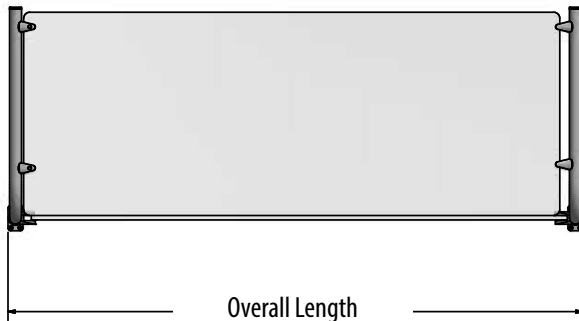

90° Cafeteria Style Sneeze Guard

Sneeze Guards

Use your smart phone to scan the above QR code to visit our website:
www.bk-resources.com

Features:

- Surface Mounts Directly to Table with Included Self-Tapping Screws and Flange Base
- Ships Knocked Down
- Patent Pending

Options:

- Glass End Panels (SG-45END)

Material:

- 1" 18 Gauge Stainless Steel Posts & End Caps
- 1/4" Tempered Glass Panels

Part Number	Overall Length	Overall Height	Front Glass Panels			Side Glass Panels			Top Glass Panels		
			Thickness Inches	Length Inches	Width Inches	Thickness Inches	Length Inches	Width Inches	Thickness Inches	Length Inches	Width Inches
SG-90CS-24G	23.5"	24"	0.25	20.75	22.5	0.25	22.5	17	0.375	20.75	17
SG-90CS-36G	35.5"	24"	0.25	32.75	22.5	0.25	22.5	17	0.375	32.75	17
SG-90CS-48G	47.5"	24"	0.25	44.75	22.5	0.25	22.5	17	0.375	44.75	17
SG-90CS-60G	59.5"	24"	0.25	56.75	22.5	0.25	22.5	17	0.375	56.75	17
SG-90CS-72G	71.5"	24"	0.25	68.75	22.5	0.25	22.5	17	0.375	68.75	17
Has 3 uprights SG-90CS-84G	83.5"	24"	0.25	39.625	22.5	0.25	22.5	17	0.375	39.625	17
Has 3 uprights SG-90CS-120G	119"	24"	0.25	57.625	22.5	0.25	22.5	17	0.375	57.625	17