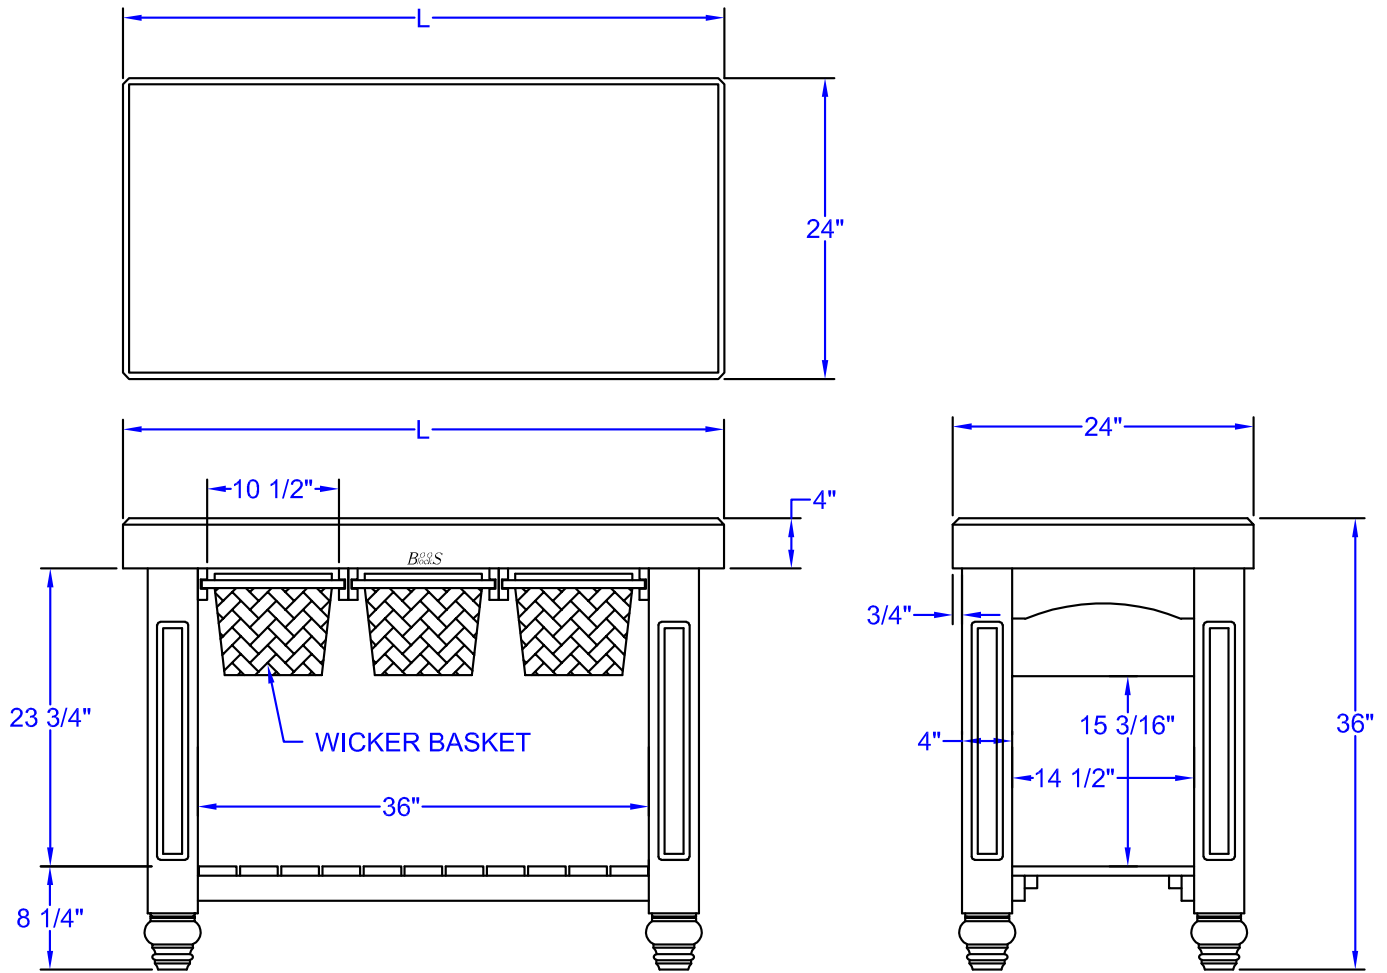

DETAILED SPECIFICATIONS

"WAL-GB" GATHERING BLOCKS

MODEL	DESCRIPTION	TOP SIZE (L X W X H)	OVERALL HEIGHT	WT. (LBS)
WAL-GB25	1 Basket Included	25"x24"x4"	36"	154
WAL-GB3624	2 Baskets Included	36"x24"x4"	36"	190
WAL-GB4824	3 Baskets Included	48"x24"x4"	36"	237

ALL DIMENSIONS ARE TYPICAL. TOLERANCE +/- .125". JOHN BOOS & CO. RESERVES THE RIGHT TO CHANGE SPECIFICATIONS WITHOUT NOTICE.