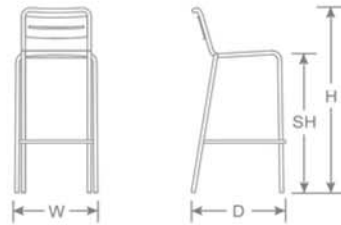

DETAILS

H	W	D	SH	Lbs
41.5"	22"	23.5"	30"	18

Outdoor/Indoor Stacking Barstool

E-coated powder coat finish

Frame: Tubular Steel

Seat/Back: Steel Slats

Stackability: 4

SHIPPING

Master Pack Quantity: 4

Master Pack Dimensions: 47"x30"x23"

Master Pack Weight: 80 Lbs.

Master Cartons/Pallet: 6

Freight Class: 150

FOB: PA 17042

Quick Ship Finishes:

-   
 20 Glossy Aluminum
-   
 41 A/Bronze
-   
 60 A/Green
-   
 61 A/Blue
-   
 73 A/Cement  
LIMITED QTY