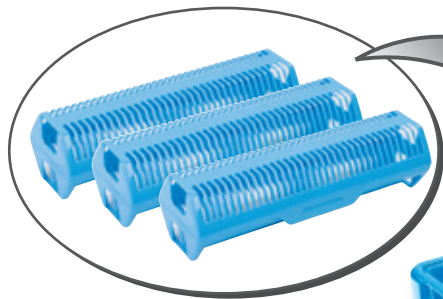

# Reusable Lid Washrack

*Individual slots keep lids separated for easy, thorough cleaning.*

- Stackable for easy storage
- Holds 36 mug or bowl lids
- Snap closure holds lids securely in place
- Fit three Reusable Lid Racks per open rack

**Reusable Lids** offer an eco-friendly alternative to disposables.

**Carlisle Open Rack w/Extender**  
Prod. No: RB1014

- Holds 3 reusable lid racks

Blue(14)

Prod No	Description	Color	Pack	Cs Wt/Cube
<b>Reusable Lids &amp; Washrack</b>				
DXRLWR1	Reusable Lid Washrack, 36 Lid Capacity	14	6 ea	5.25/1.26
DX3000RL	Reusable Lid for Turnbury Mug/Bowl	—	250 cs	5.62/0.99
DX3300RL	Reusable Lid for Turnbury Soup Bowl	—	250 cs	7.74/1.46