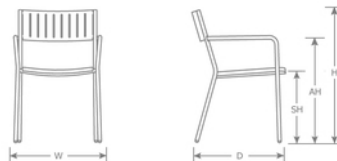

DETAILS

H	W	D	SH	AH	Lbs
32.5"	22"	23.5"	18"	26"	16

Outdoor/Indoor Stacking Armchair

E-coated powder coat finish

Frame: Tubular Steel

Seat/Back: Steel Slats

Stackability: 8

SHIPPING

Master Pack Quantity: 4

Master Pack Dimensions: 40" x 28" x 25"

Master Pack Weight: 74 Lbs.

Master Cartons/Pallet: 6

Freight Class: 150

FOB: PA 17042

Quick Ship Finishes:

Special Order Ship Finishes: