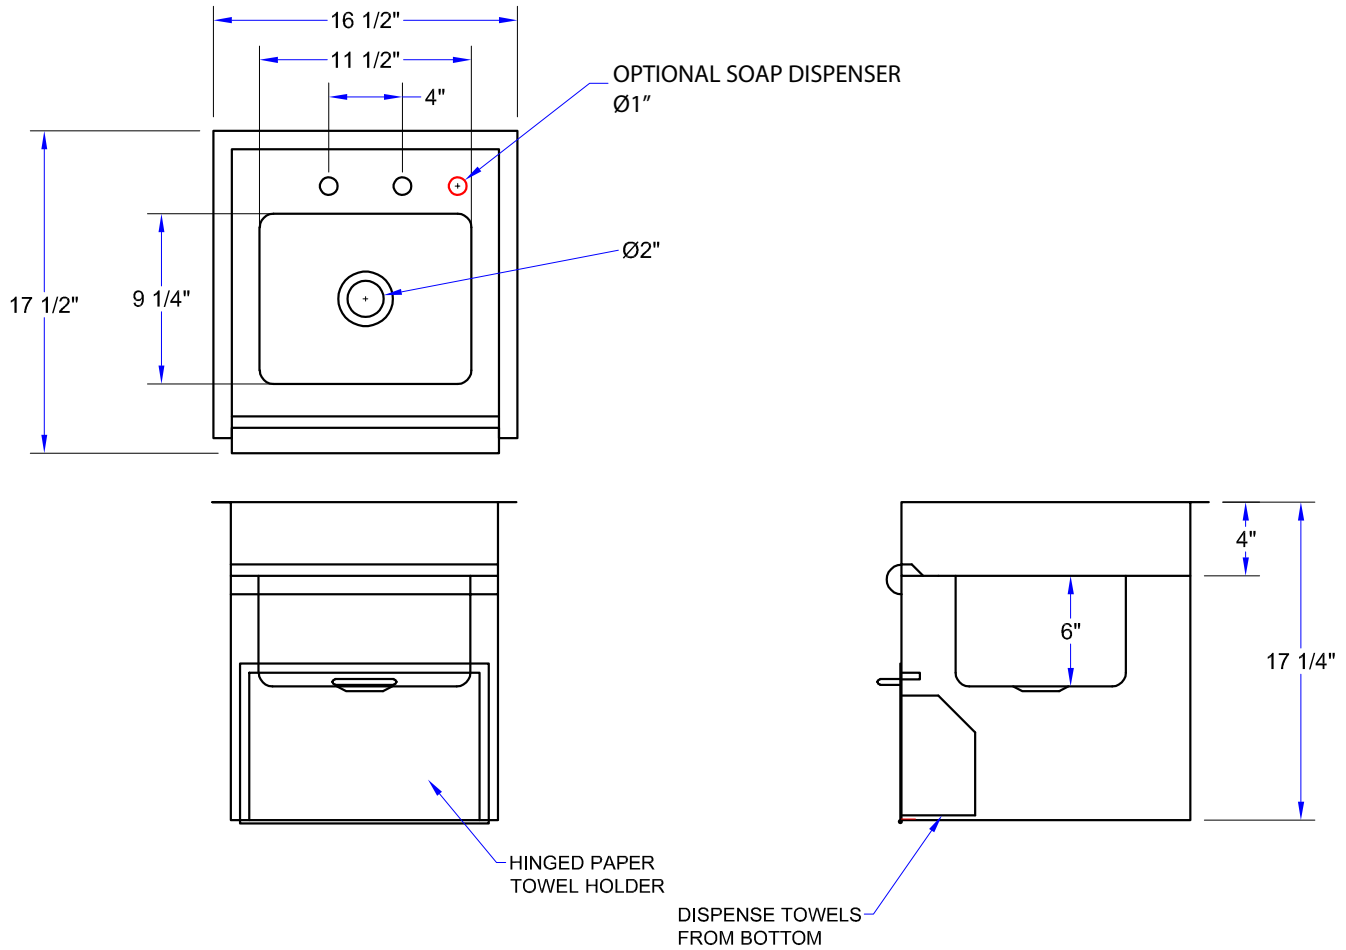

# "PB-DISINK0911-TD" PRO-BOWL HAND SINKS

*Drop-In, (1) 11½"x9¼"x6" Deep Bowl w/Optional Soap Dispenser*

**FEATURES:**

- Fabricated Bowl
- Includes Drain With Basket (PBDR-2)
- Suffix "-STD" Includes Deck Mount Soap Dispenser (PB-SD-DM)
- Integrated Towel Dispenser

**SPECIFICATIONS:**

- Top: Stainless Steel Tops Are TIG Welded, Exposed Welds Polished To Match Adjacent Surface
- 16GA 300 Series Stainless Steel Deck
- 18GA 300 Series Stainless Steel Base
- Drain: 2" Drain Opening, With 1-1/2" NPS Outlet Connection

## "PB-DISINK0911-TD" PRO-BOWL HAND SINKS

| MODEL               | BOWL SIZE (L X W X H) | OVERALL SINK SIZE (L X W X H) | SOAP DISPENSER | WEIGHT (LBS) |
|---------------------|-----------------------|-------------------------------|----------------|--------------|
| PB-DISINK091106-TD  | 11-1/2"x9-1/4"x6"     | 16-1/2"x17-1/2"x17-1/4"       | N/A            | 27           |
| PB-DISINK091106-STD | 11-1/2"x9-1/4"x6"     | 16-1/2"x17-1/2"x17-1/4"       | PB-SD-DM       | 30           |