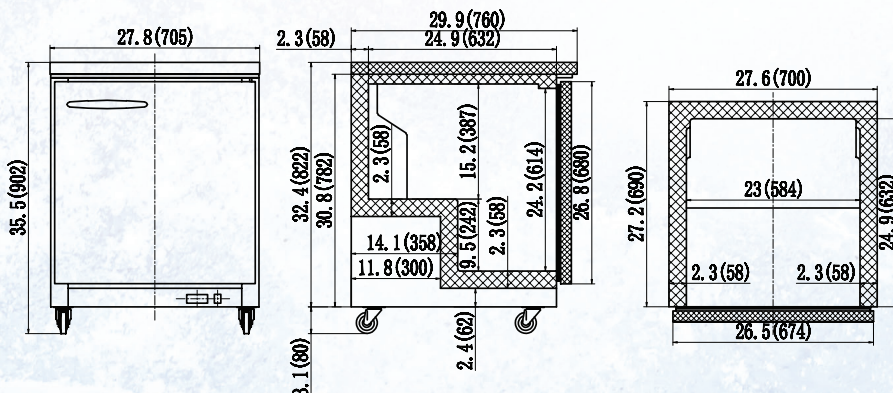

Empura®

EKUC27

Undercounter Refrigerator

Features

- CFC free refrigerant and foam insulation
- Electronic thermostat and digital LED temperature display for accurate control and easy reading
- Easy to mount 2.5" casters (lockable in front) are standard with all units
- Self-closing doors that remain open at 90 degrees
- Magnetic gasket can be replaced without any tools
- Adjustable, heavy-duty epoxy coated wire shelves (one per door)
- Stainless steel framework construction
- Auto defrosting and auto evaporation of condensation water
- Exterior: 430 stainless steel, door & front panel: 202 stainless steel
- Interior: side panel: ABS plastic, bottom: 304 stainless steel, balance in aluminum
- Temperature: 33 to 41°F / 0.5 to 5°C
- Electrical: 115/60/1 with NEMA 5-15P plug

Warranty: 2-Years Parts & Labor, 5 Years on Compressor

MODEL	DOORS	EXT DIMENSIONS W x D x H	INT. DIMENSIONS W x D x H	AMPS	H.P.	SHIP WEIGHT
EKUC27	1	27.8 x 29.9 x 35.5	23.0 x 24.9 x 24.2	5	3/8	199 lbs

Intertek