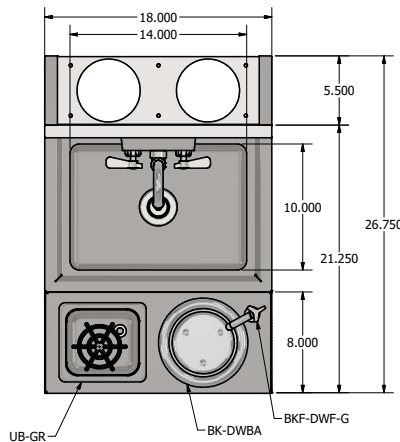

Underbar Speed Station

Underbar Equipment

Use your smart phone to scan the above QR code to visit our website:
www.bk-resources.com

Features:

- Speed Station With Dump Sink
- 18" L x 21-1/4" W
- 14" L x 10" W x 6" Deep Sink Bowl With 1-1/2" Drain
- 4" O.C. Splash Mount Faucet Holes
- Faucet BKF-W2-3G-G
- Push Down Glass Rinser (UB-GR)
- Dipper Well Faucet (BKF-DWF-G)
- Dipper Well Bowl w/ Basket Drain (BK-DWBA)
- 18 ga. Stainless Steel Front Panels w/ Galvanized Die Wall & Base
- Removable SS Front Panel On Base

Material:

- T-304 18 ga. Stainless Steel

Part Number	Width	Depth
UBDW-21-SSP18-P-G	18"	21.250"

PRODUCT DATA SHEET

BK RESOURCES