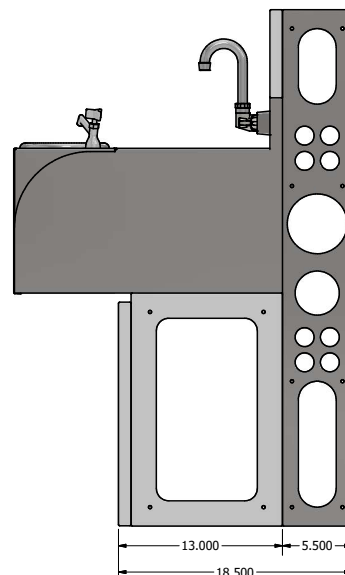

Underbar Speed Station

Underbar Equipment

Use your smart phone to scan the above QR code to visit our website:
www.bk-resources.com

Features:

- Speed Station With Dump Sink
- 18" L x 21-1/4" W
- 14" L x 10" W x 6" Deep Sink Bowl With 1-1/2" Drain
- 4" O.C. Splash Mount Faucet Holes
- Faucet BKF-W2-3G-G
- Push Down Glass Rinser (UB-GR)
- Dipper Well Faucet (BKF-DWF-G)
- Dipper Well Bowl w/ Basket Drain (BK-DWBA)
- 18 ga. Stainless Steel Front Panels w/ Galvanized Die Wall & Base
- Removable SS Front Panel On Base

Material:

- T-304 18 ga. Stainless Steel

Part Number	Width	Depth
UBDW-21-SSP18-P-G	18"	21.250"

PRODUCT DATA SHEET

BK RESOURCES