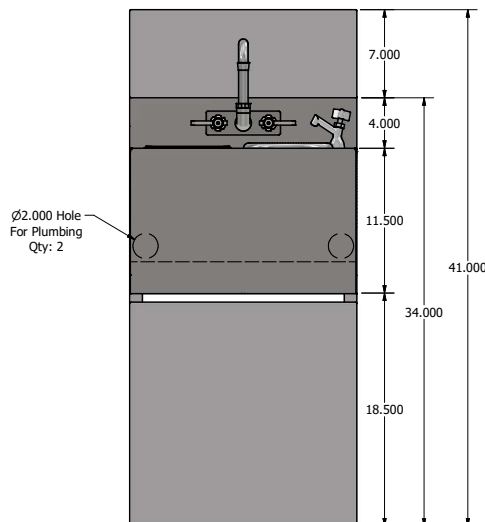

Underbar Speed Station

Underbar Equipment

Use your smart phone to scan the above QR code to visit our website:
www.bk-resources.com

Features:

- Speed Station With Dump Sink
- 18" L x 21-1/4" W
- 14" L x 10" W x 6" Deep Sink Bowl With 1-1/2" Drain
- 4" O.C. Splash Mount Faucet Holes
- Faucet BKF-W2-3G-G
- Push Down Glass Rinser (UB-GR)
- Dipper Well Faucet (BKF-DWF-G)
- Dipper Well Bowl w/ Basket Drain (BK-DWBA)
- 18 ga. Stainless Steel Front Panels w/ Galvanized Die Wall & Base
- Removable SS Front Panel On Base

Material:

- T-304 18 ga. Stainless Steel

Part Number	Width	Depth
UBDW-21-SSP18-P-G	18"	21.250"

PRODUCT DATA SHEET

BK RESOURCES