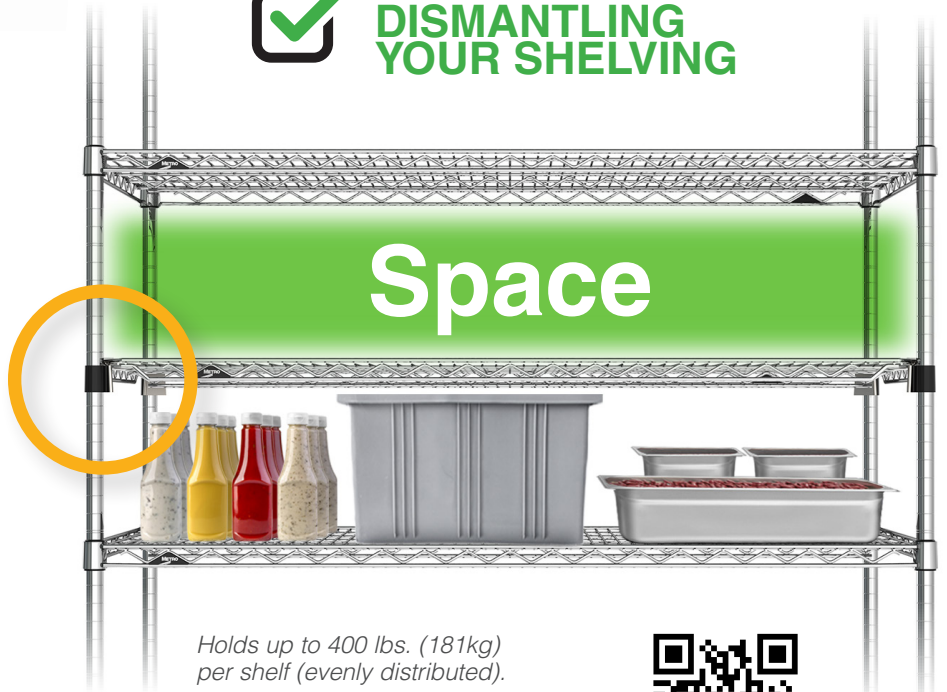

# Turn waste into space with EZ-ADD

**EZ-ADD SHELF**

Unique **EZ-ADD** Shelf fits between the posts and rests on **EZ-ADD** Clips.

**EZ-ADD SHELF CLIP**

**EZ-ADD** 2-piece shelf support is compatible with 1" (25mm) posts.

**ADD A SHELF WITHOUT TOOLS**

**ADD WITHOUT DISMANTLING YOUR SHELVING**

Different size boxes, bottles, and unstackable pans leave wasted space.

Holds up to 400 lbs. (181kg) per shelf (evenly distributed).