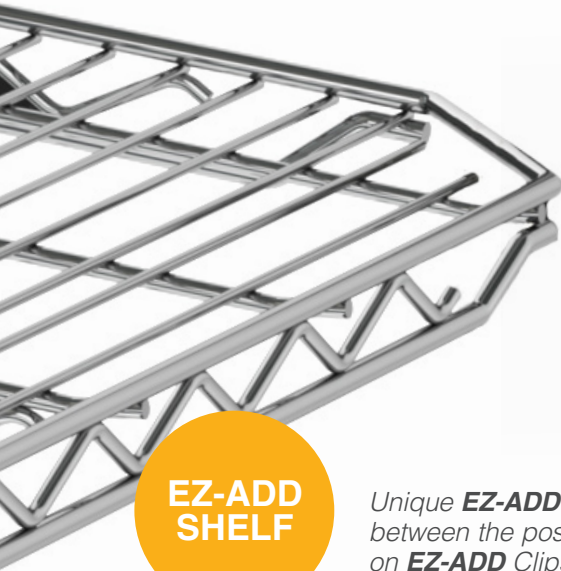

Super Erecta EZ-ADD

Wire Shelf

# Turn waste into space with EZ-ADD

**EZ-ADD SHELF**

Unique **EZ-ADD** Shelf fits between the posts and rests on **EZ-ADD** Clips.

**EZ-ADD SHELF CLIP**

**EZ-ADD** 2-piece shelf support is compatible with 1" (25mm) posts.

**ADD A SHELF WITHOUT TOOLS**

**ADD WITHOUT DISMANTLING YOUR SHELVING**

Different size boxes, bottles, and unstackable pans leave wasted space.

Holds up to 400 lbs. (181kg) per shelf (evenly distributed).