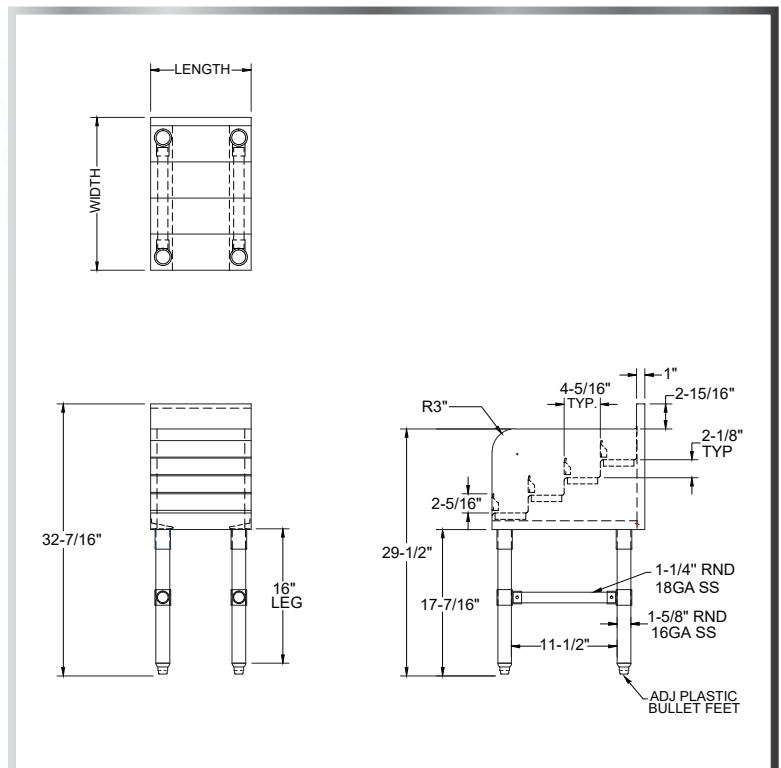

UNDERBAR LIQUOR DISPLAY

UNDERBAR - LIQUOR DISPLAY

MATERIALS

- 18 Gauge 304 Series Stainless Steel; Fabricated
- Stainless Steel Legs and Cross-Bracing
- Plastic Adjustable Bullet Feet

FEATURES

- Four Steps With Guard Rail on Each Side
- Side Cross-Bracing For Reinforced Support

MODEL NUMBER	LENGTH	WIDTH	BOTTLE CAPACITY
LD-1218	12"	18-1/4"	13
LD-1221	12"	21-1/4"	13
LD-1818	18"	18-1/4"	20
LD-1821	18"	21-1/4"	20
LD-2418	24"	18-1/4"	27
LD-2421	24"	21-1/4"	27
LD-3618	36"	18-1/4"	40
LD-3621	36"	21-1/4"	40