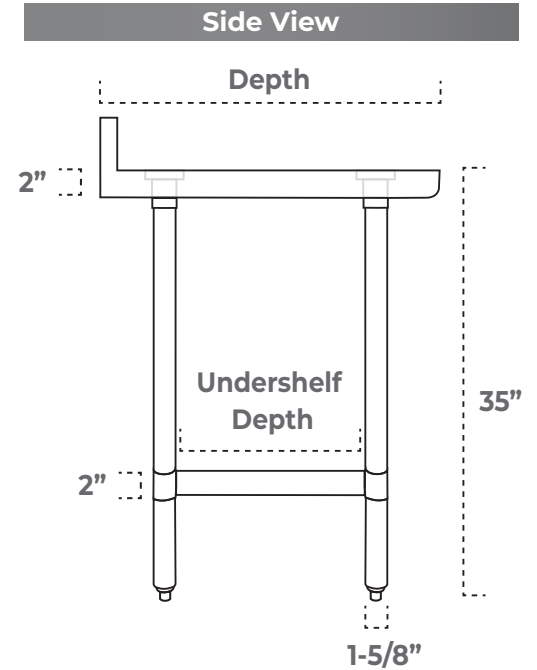

UNIT VIEW

Intended For Commercial Use Only. Empura assumes no liability for component failure, factory defects or any other damages for units installed in non-commercial foodservice or residential applications.

Attention CA Residents: This product can expose you to chemicals including lead, which are known to the State of California to cause cancer, birth defects, or other reproductive harm. For more information, go to www.p65warnings.ca.gov.