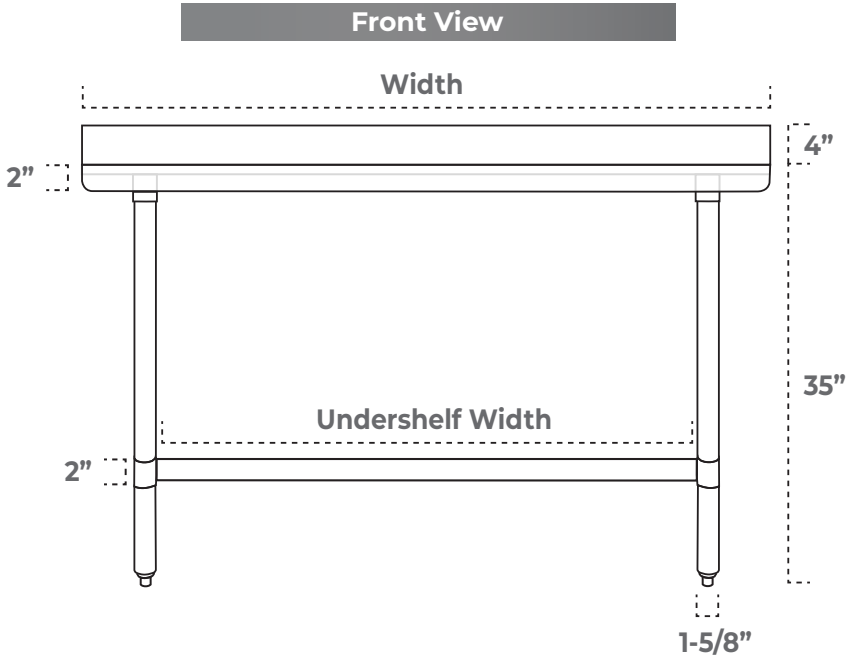

UNIT VIEW

Intended For Commercial Use Only. Empura assumes no liability for component failure, factory defects or any other damages for units installed in non-commercial foodservice or residential applications.

Attention CA Residents: This product can expose you to chemicals including lead, which are known to the State of California to cause cancer, birth defects, or other reproductive harm. For more information, go to www.p65warnings.ca.gov.