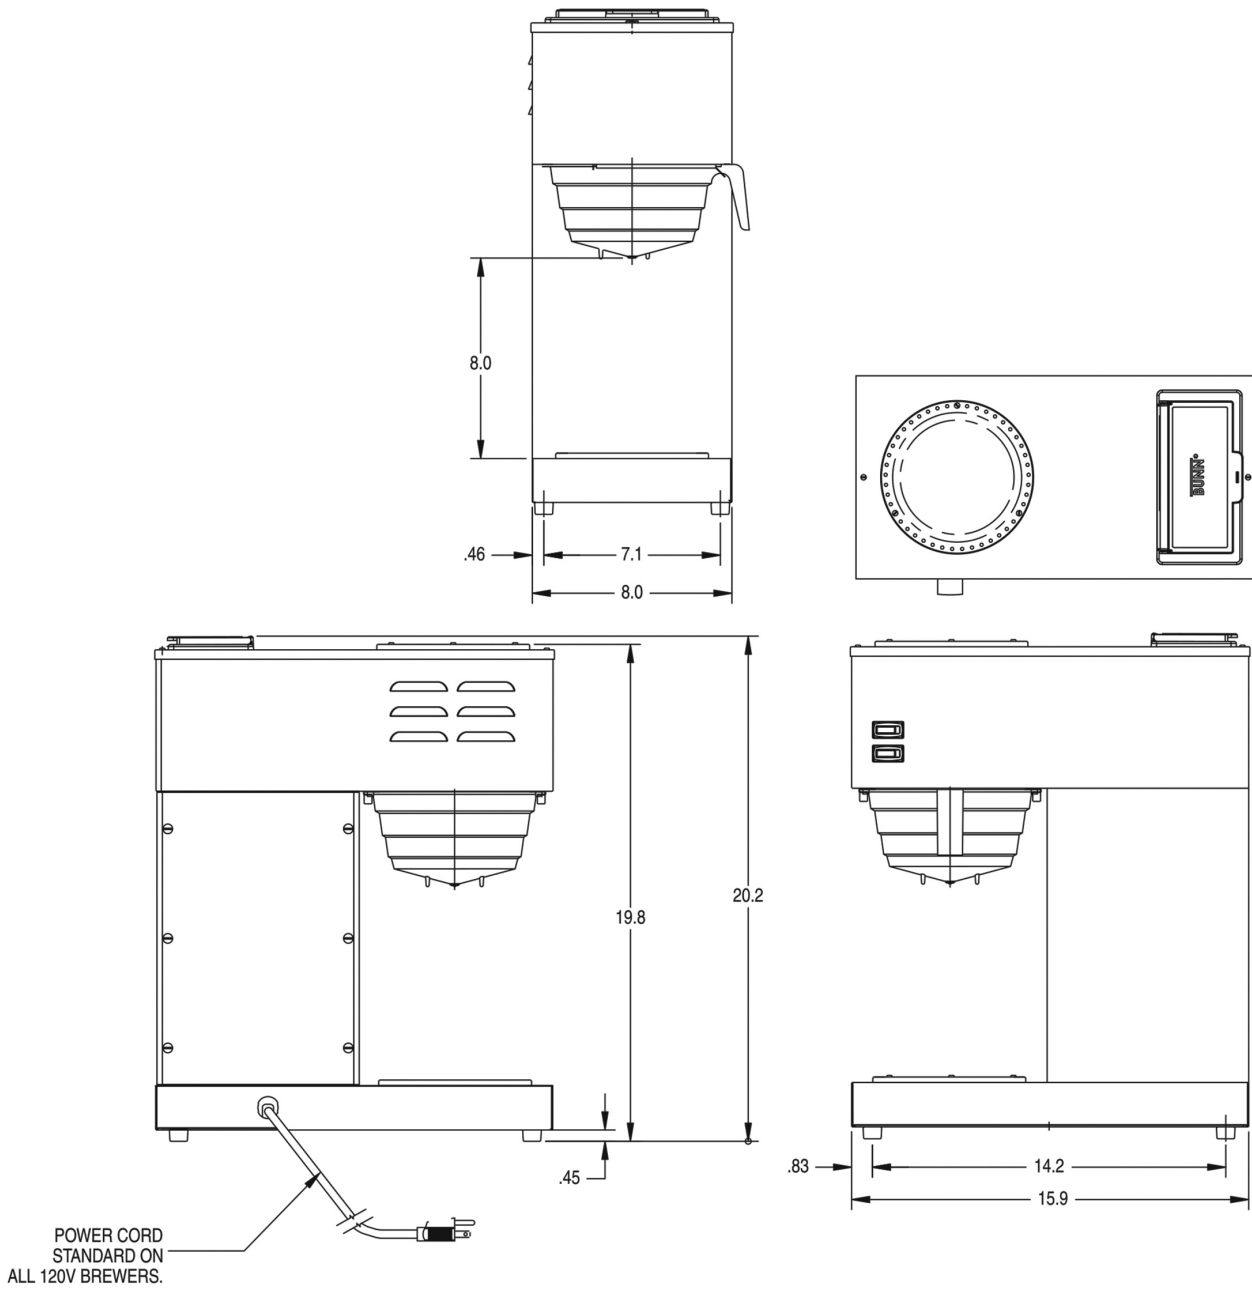

Last Updated:  
07/12/2023

	Unit			Shipping				
	Height	Width	Depth	Height	Width	Depth	Weight	Volume
English	20.2 in.	8.7 in.	15.9 in.	22.8 in.	12.3 in.	27.6 in.	22.800 lbs	4.455 ft <sup>3</sup>
Metric	51.3 cm	22.1 cm	40.4 cm	57.8 cm	31.1 cm	70.2 cm	10.342 kgs	0.126 m <sup>3</sup>