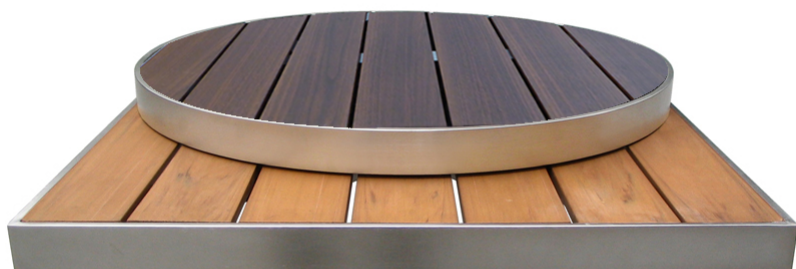

DETAILS

TS Lbs
30" Dia" 10

Outdoor Table Top

Wood-Look Aluminum Slats

View Table Top & Base Fit Guide
under Assembly instructions

Top Thickness: 1 3/4"

Top: Aluminum, Brushed

SHIPPING

Master Pack Quantity: 1
Master Pack Dimensions: 33"x33"x3"
Master Pack Weight: 16 Lbs.
Freight Class: 100
FOB: PA 17042

Quick Ship Finishes:

06-401
Oak w /
Brushed
Aluminum
Edge

06-402
Wenge w
/ Brushed
Aluminum
Edge

24-400
Grey w /
A/Black
Edge