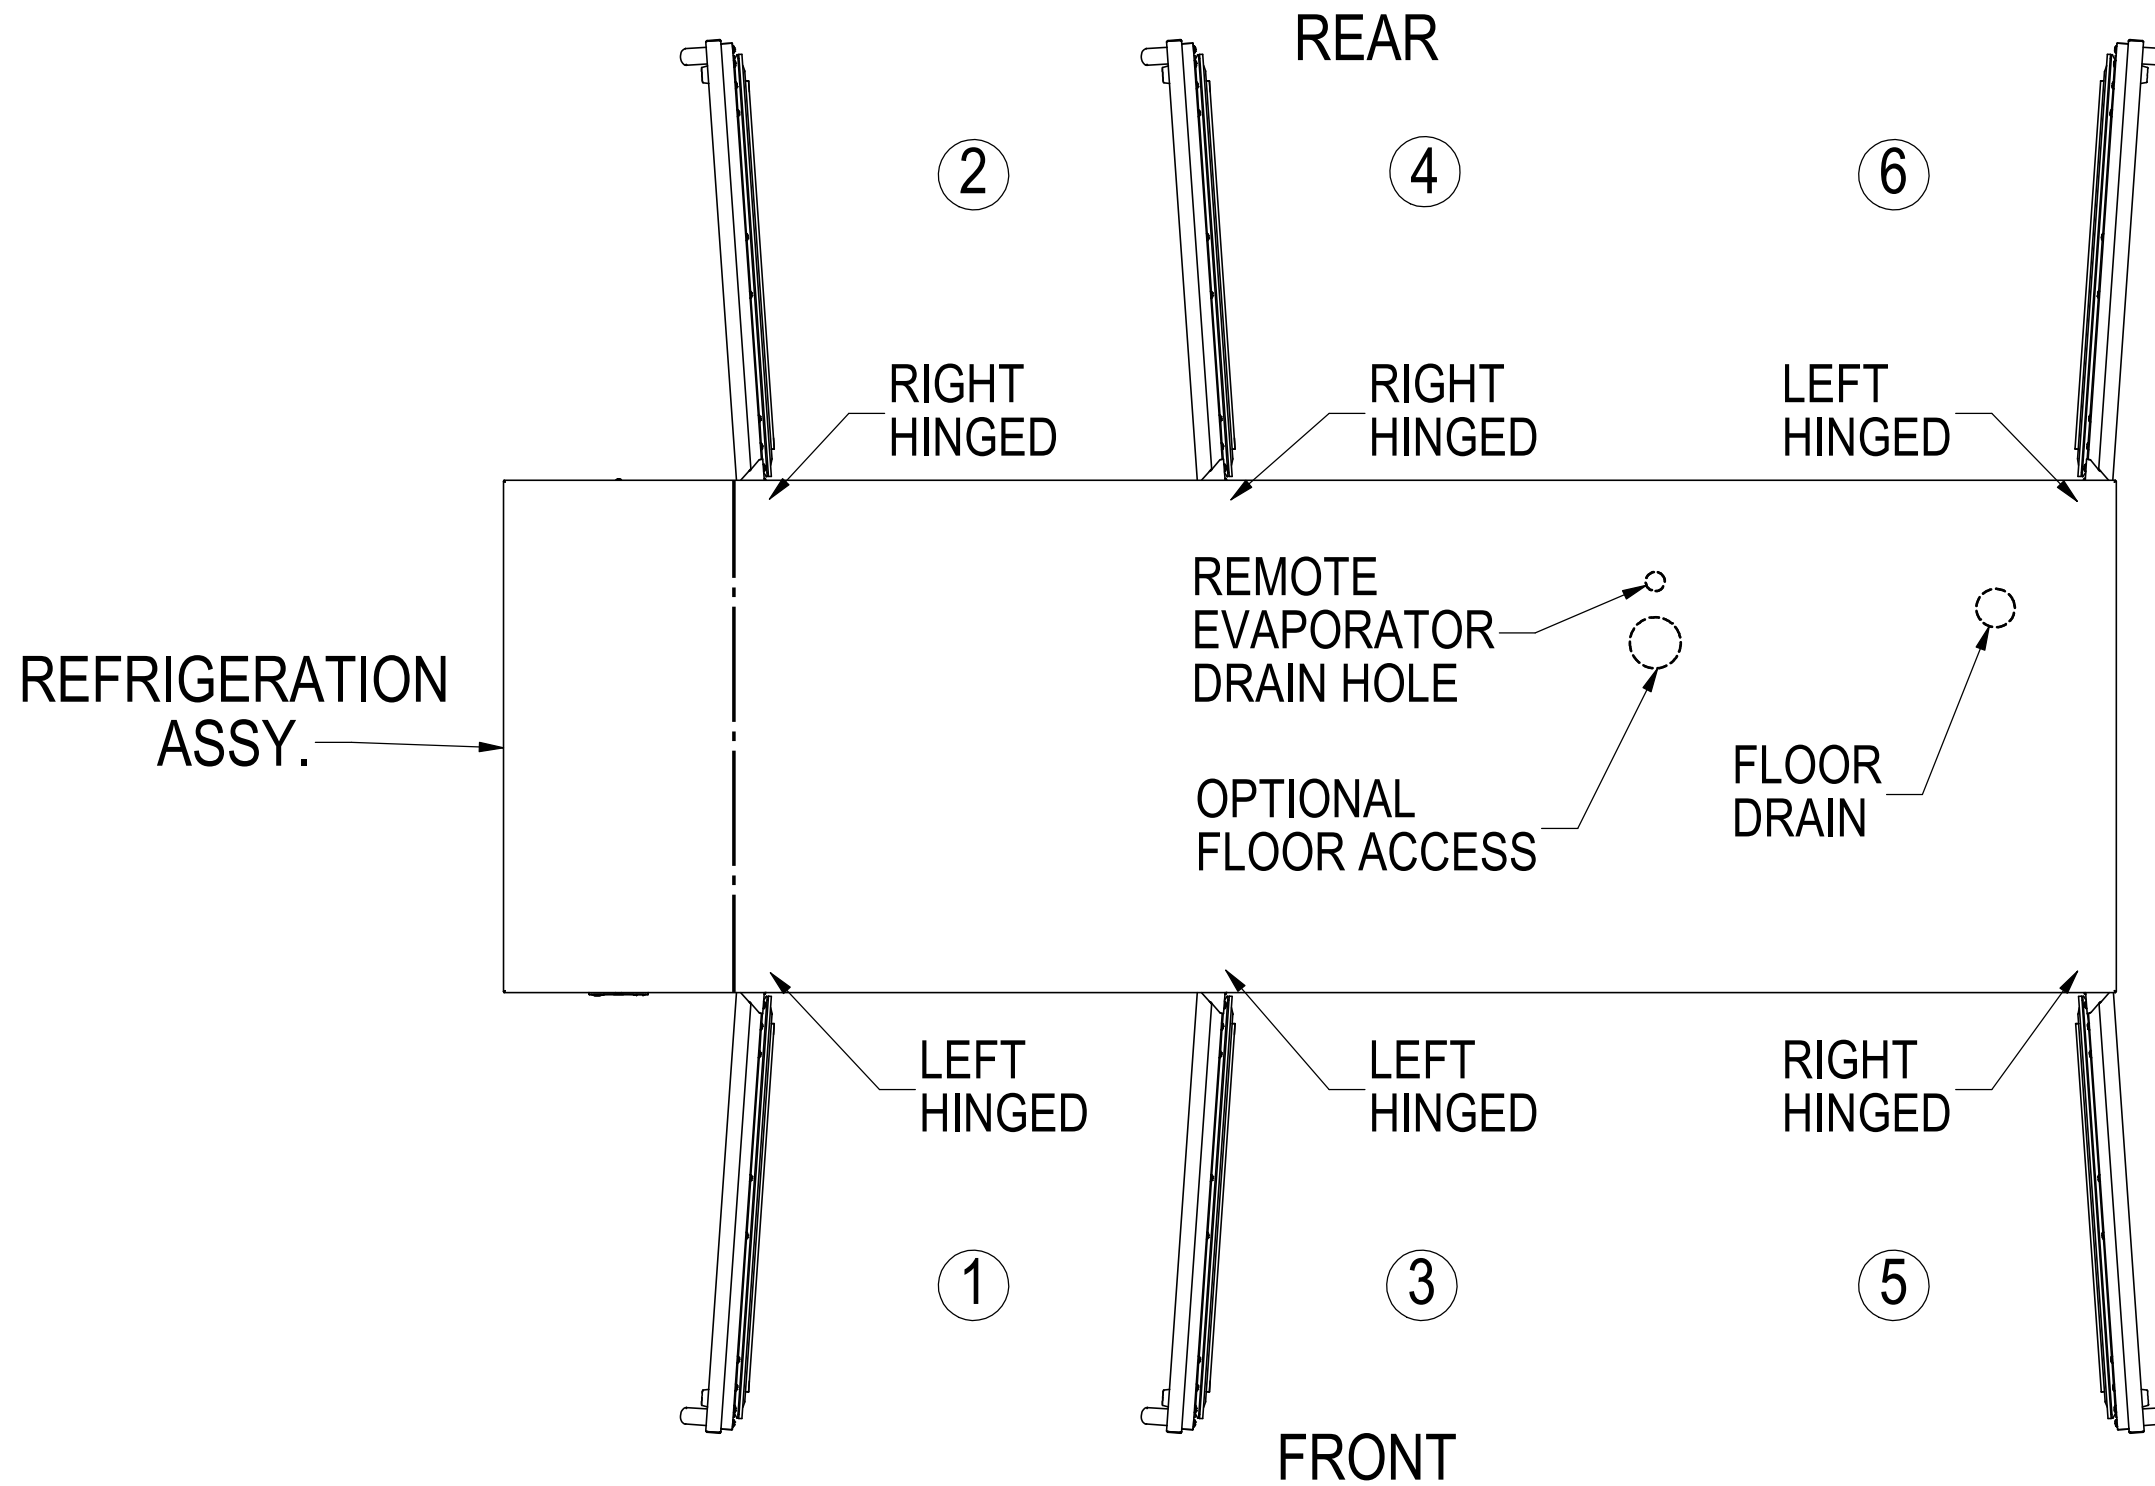

PASS THRU DOOR LAYOUT

NOTE: EVERY DOOR OPENING CAN BE HINGED EITHER RIGHT OR LEFT.

PERLICK CORPORATION
MILWAUKEE, WI 53223

PROPERTY OF THE PERLICK CORP.
NOT TO BE COPIED OR USED DETRIMENTAL TO OUR INTERESTS

REV.	DESCRIPTION	DATE	APVP
B	MODIFIED DOOR NUMBER SEQUENCE	6/14/2018	LMW
A	INITIAL RELEASE	4/22/2013	DAS

REVISIONS

SCALE: 1:10

DR.: DAS DATE: 4/22/2013

PRINTED
6/14/2018

95137
SHEET 1 OF 1