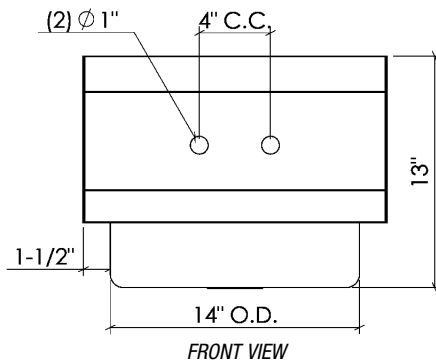

## Short Form Specifications

BlendPort® Hand Sinks with Side Splashes, model \_\_\_\_\_, 18 gauge type 304 stainless steel construction throughout. 10" x 14" x 5" sink bowl. Comes standard with left and right side splashes and basket drain. Offered with or without splash-mount faucet.

### Features

- 18 gauge type 304 stainless steel construction.
- Sink bowl is 10" front-to-back, 14" end-to-end, and 5" deep.
- Left and right side splashes with 3" radius at front.
- Basket drain.
- Sink #BPHS-1014-LRS comes with swivel splash-mount gooseneck faucet on 4" center.