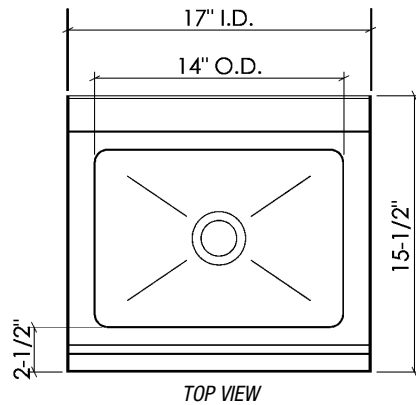

## Short Form Specifications

BlendPort® Hand Sinks with Side Splashes, model \_\_\_\_\_, 18 gauge type 304 stainless steel construction throughout. 10" x 14" x 5" sink bowl. Comes standard with left and right side splashes and basket drain. Offered with or without splash-mount faucet.

### Features

- 18 gauge type 304 stainless steel construction.
- Sink bowl is 10" front-to-back, 14" end-to-end, and 5" deep.
- Left and right side splashes with 3" radius at front.
- Basket drain.
- Sink #BPHS-1014-LRS comes with swivel splash-mount gooseneck faucet on 4" center.