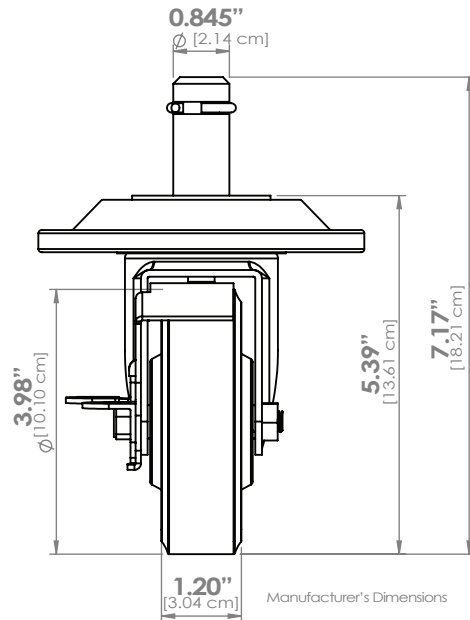

## 4" HEAVY-DUTY POLYURETHANE STEM CASTERS [FSCAST4]

- **Design:** 4" (10.2 cm) diameter, 1 1/4" (3.2 cm) face, heavy-duty, non-marking polyurethane wheel casters turn your shelving unit into a mobile solution. Each caster includes a 5" (12.7 cm) revolving donut bumper.
- **Load Rating:** Each caster has a load rating of 250 lbs. (113 kg).
- **Special Post Requirements:** These casters specify posts with feet (i.e. FG033C).

Item #	Description	Pack
FSCAST4*	Set of 4 each 4" (10.2 cm) stem casters (2 swivel & 2 swivel/brake) w/bumpers	4 sets
FSCAST4B	Individual 4" (10.2 cm) swivel stem caster with brake & bumper	4

\* Shipped in full color trilingual merchandising carton.