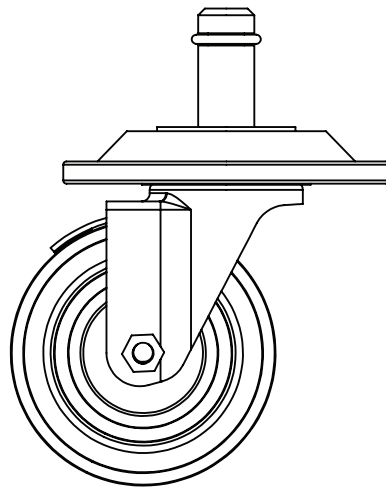

## 4" HEAVY-DUTY POLYURETHANE STEM CASTERS [FSCAST4]

- **Design:** 4" (10.2 cm) diameter, 1 1/4" (3.2 cm) face, heavy-duty, non-marking polyurethane wheel casters turn your shelving unit into a mobile solution. Each caster includes a 5" (12.7 cm) revolving donut bumper.
- **Load Rating:** Each caster has a load rating of 250 lbs. (113 kg).
- **Special Post Requirements:** These casters specify posts with feet (i.e. FG033C).

Item #	Description	Pack
FSCAST4*	Set of 4 each 4" (10.2 cm) stem casters (2 swivel & 2 swivel/brake) w/bumpers	4 sets
FSCAST4B	Individual 4" (10.2 cm) swivel stem caster with brake & bumper	4

\* Shipped in full color trilingual merchandising carton.