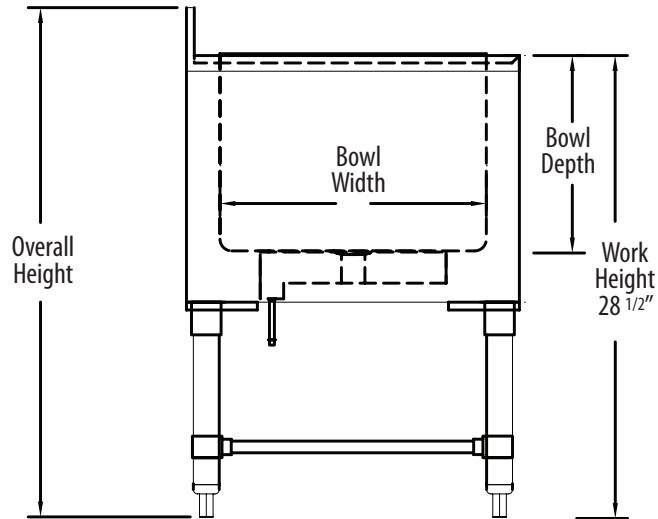

Insulated Ice Bin with Cold Plate

Stainless Steel Ice Bins

PRODUCT DATA SHEET

BK RESOURCES