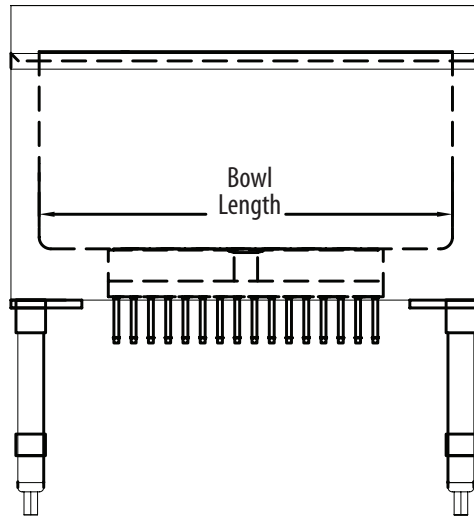

Insulated Ice Bin with Cold Plate

Stainless Steel Ice Bins

PRODUCT DATA SHEET

BK RESOURCES