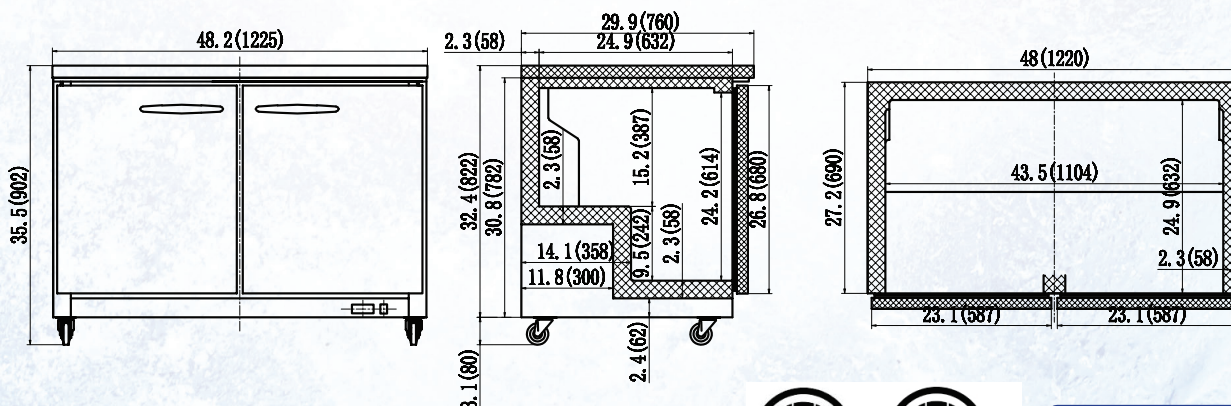

Empura®

EBKUC48

Undercounter Refrigerator

Features

- CFC free refrigerant and foam insulation
- Electronic thermostat and digital LED temperature display for accurate control and easy reading
- Easy to mount 2.5" casters (lockable in front) are standard with all units
- Self-closing doors that remain open at 90 degrees
- Magnetic gasket can be replaced without any tools
- Adjustable, heavy-duty epoxy coated wire shelves (one per door)
- Stainless steel framework construction
- Auto defrosting and auto evaporation of condensation water
- Exterior: 430 stainless steel, door & front panel: 202 stainless steel
- Interior: side panel: ABS plastic, bottom: 304 stainless steel, balance in aluminum
- Temperature: 33 to 41°F / 0.5 to 5°C
- Electrical: 115/60/1 with NEMA 5-15P plug

Warranty: 2-Years Parts & Labor, 5 Years on Compressor

MODEL	DOORS	EXT DIMENSIONS W x D x H	INT. DIMENSIONS W x D x H	AMPS	H.P.	SHIP WEIGHT
EBKUC48	2	48.2 x 29.9 x 35.5	43.5 x 24.9 x 24.2	5	3/8	280 lbs