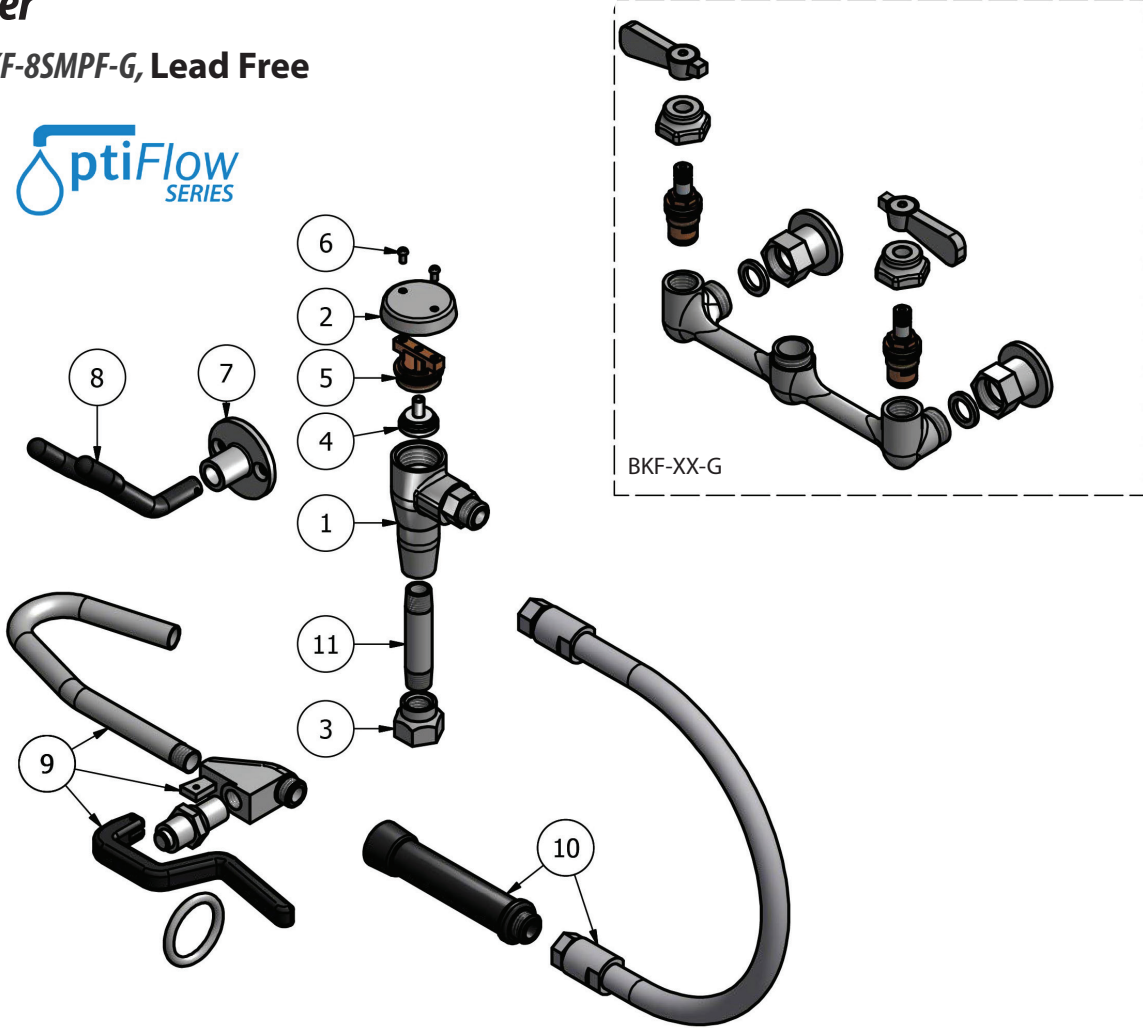

# 8" O.C. Wall Mount Pot Filler

Model: BKF-8SMPF-G, Lead Free

### Product Specifications:

- 1/4 Turn Ceramic Cartridges
- Integral Check Valves
- 72" Stainless Steel Braided Hose
- Wall Hook
- High Polished Nickel Chrome Finish
- Full Replacement Parts Available

### Exploded Parts Detail:

Diagram #	Quantity	Part Number	Description
1	1	BKF-VSVB-G	Vac Breaker Body
2	1	BKF-VBC	Vac Breaker Cap
3	1	BKF-PR-ADP	Vac Breaker Nut
4	1	BKF-VBV	Vac Breaker Valve
5	1	BKF-VBB	Vac Breaker Base
6	2	BKF-VBB-S	Vac Breaker Screw
7	1	BKF-WB	Wall Bracket
8	1	BK-WH	Wall Hook
9	1	BKF-PFW-G	Pot Filler
10	2	BKH-72-G	Hose w/ Adapter
11	1	BK-3.5RP-G	3.5 Pipe