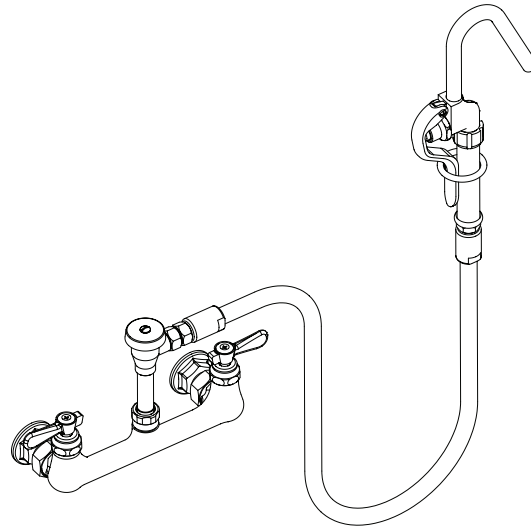

# 8" O.C. Wall Mount Pot Filler

Model: BKF-8SMPF-G, Lead Free

### Product Specifications:

- 1/4 Turn Ceramic Cartridges
- Integral Check Valves
- 72" Stainless Steel Braided Hose
- Wall Hook
- High Polished Nickel Chrome Finish
- Full Replacement Parts Available

### Exploded Parts Detail:

Diagram #	Quantity	Part Number	Description
1	1	BKF-VSVB-G	Vac Breaker Body
2	1	BKF-VBC	Vac Breaker Cap
3	1	BKF-PR-ADP	Vac Breaker Nut
4	1	BKF-VBV	Vac Breaker Valve
5	1	BKF-VBB	Vac Breaker Base
6	2	BKF-VBB-S	Vac Breaker Screw
7	1	BKF-WB	Wall Bracket
8	1	BK-WH	Wall Hook
9	1	BKF-PFW-G	Pot Filler
10	2	BKH-72-G	Hose w/ Adapter
11	1	BK-3.5RP-G	3.5 Pipe