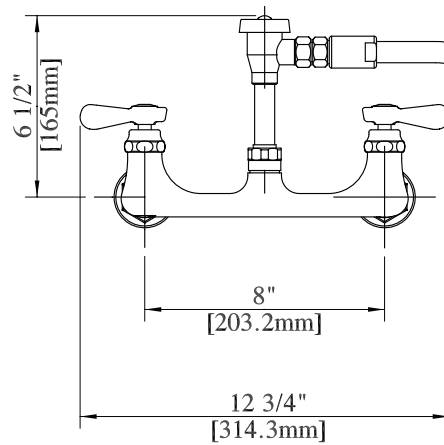

# 8" O.C. Wall Mount Pot Filler

Model: BKF-8SMPF-G, Lead Free

### Product Specifications:

- 1/4 Turn Ceramic Cartridges
- Integral Check Valves
- 72" Stainless Steel Braided Hose
- Wall Hook
- High Polished Nickel Chrome Finish
- Full Replacement Parts Available

### Exploded Parts Detail:

Diagram #	Quantity	Part Number	Description
1	1	BKF-VSVB-G	Vac Breaker Body
2	1	BKF-VBC	Vac Breaker Cap
3	1	BKF-PR-ADP	Vac Breaker Nut
4	1	BKF-VBV	Vac Breaker Valve
5	1	BKF-VBB	Vac Breaker Base
6	2	BKF-VBB-S	Vac Breaker Screw
7	1	BKF-WB	Wall Bracket
8	1	BK-WH	Wall Hook
9	1	BKF-PFW-G	Pot Filler
10	2	BKH-72-G	Hose w/ Adapter
11	1	BK-3.5RP-G	3.5 Pipe