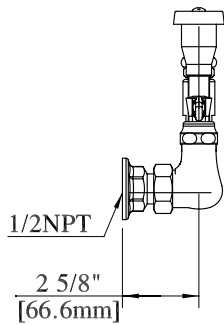

### Product Specifications:

- 1/4 Turn Ceramic Cartridges
- Integral Check Valves
- 72" Stainless Steel Braided Hose
- Wall Hook
- High Polished Nickel Chrome Finish
- Full Replacement Parts Available

### Exploded Parts Detail:

Diagram #	Quantity	Part Number	Description
1	1	BKF-VSVB-G	Vac Breaker Body
2	1	BKF-VBC	Vac Breaker Cap
3	1	BKF-PR-ADP	Vac Breaker Nut
4	1	BKF-VBV	Vac Breaker Valve
5	1	BKF-VBB	Vac Breaker Base
6	2	BKF-VBB-S	Vac Breaker Screw
7	1	BKF-WB	Wall Bracket
8	1	BK-WH	Wall Hook
9	1	BKF-PFW-G	Pot Filler
10	2	BKH-72-G	Hose w/ Adapter
11	1	BK-3.5RP-G	3.5 Pipe