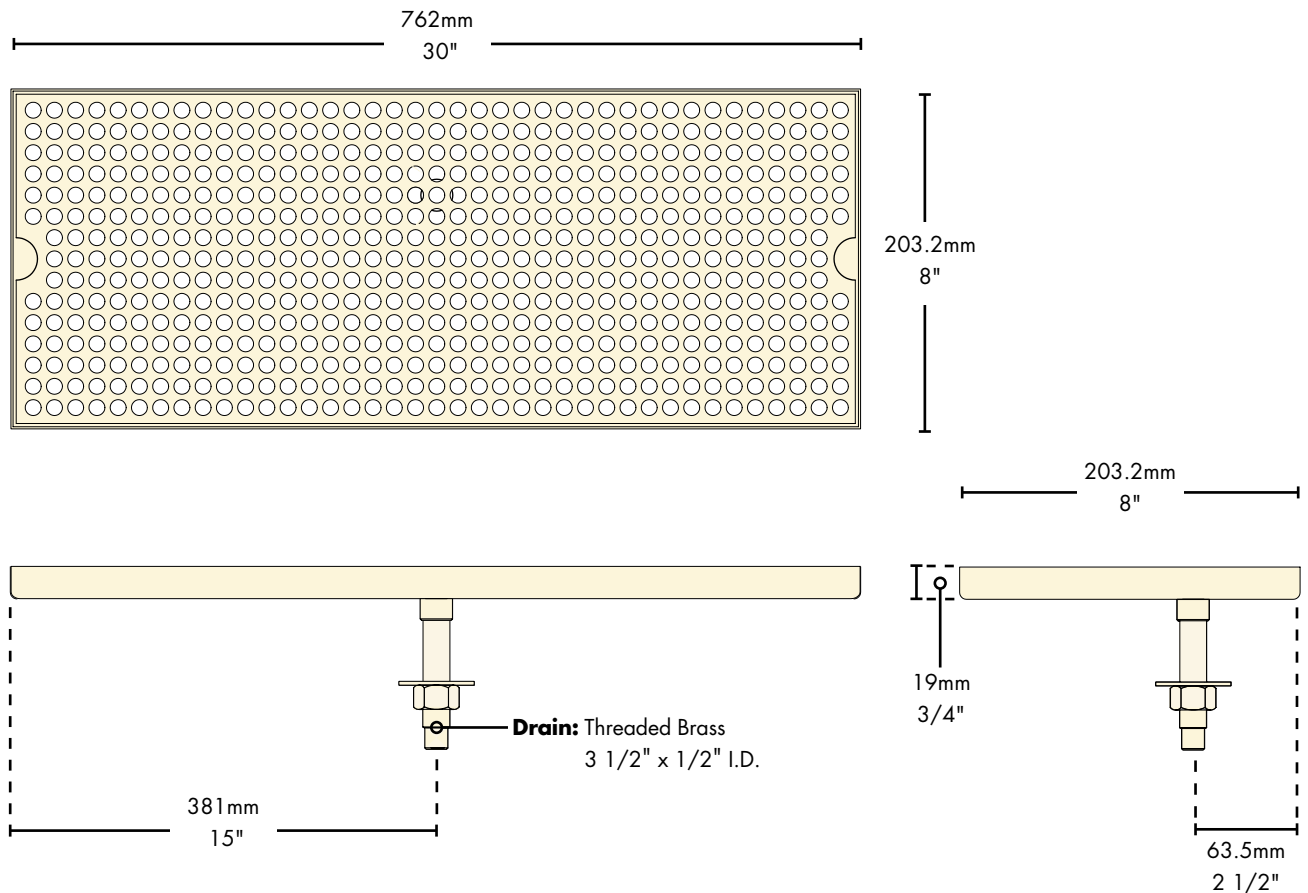

- Easy installation: simply drill one hole to locate and secure.
- Robust 18 gauge stainless steel construction.
- Welded corners, finished smooth for safety and appearance.
- Perforated screen for maximum drip coverage.

Stainless Steel
[DP-820D-30](#)

PVD Brass
[DP-820DSSPVD-30](#)

Features

Tarnish Free
PVD Brass.

Stainless Steel for
hygiene and durability.

Specifications

| Part No. | Description | Shipping Weight | Box Dimensions |
|--|-----------------|-----------------|-----------------------------|
| <input type="checkbox"/> DP-820D-30 | Stainless Steel | 4 kg | 787mm L x 229mm W x 51 mm H |
| | | 8 lbs | 31"L x 9"W x 2"H |
| <input type="checkbox"/> DP-820DSSPVD-30 | PVD Brass | 4 kg | 787mm L x 229mm W x 51 mm H |
| | | 8 lbs | 31"L x 9"W x 2"H |

Dimensions

Copyright ©2011 Micro Matic USA, Inc. All Rights Reserved.

00198D1008

www.micromatic.com

Toll Free: 1-(866) 327-4159

| West | Central | Southeast | Northeast |
|------|---------|-----------|-----------|
|------|---------|-----------|-----------|