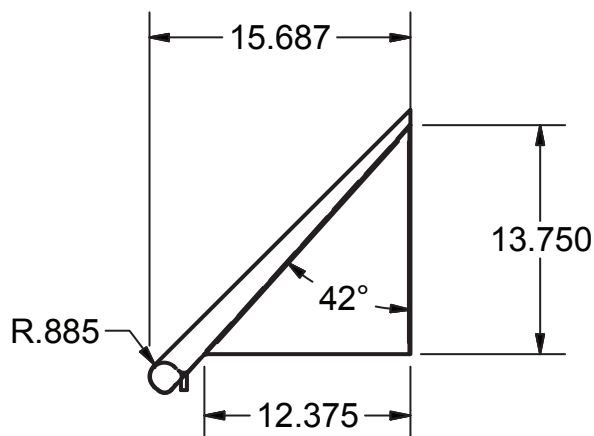

RESOURCES

Stainless Steel Slant Rack Shelf

Use your smart phone to scan the above QR code to visit our website:
www.bk-resources.com

Certifications:

Features:

- T-304 18 GA Stainless Steel
- Mounting Brackets Included
- Stainless Steel Weep Accepts 1" Nylon Tubing (Nylon Tubing not Included)

Part Number	L X W	Overall Width	Product Weight (lbs)
BK-SSH-21	22" X 21"	21"	12.00
BK-SSH-42	22" X 42"	42"	19.50
BK-SSH-63	22" X 63"	63"	26.00

PRODUCT DATA SHEET