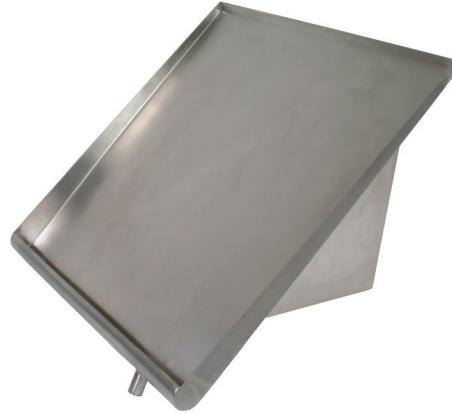

RESOURCES

Stainless Steel Slant Rack Shelf

Use your smart phone to scan the above QR code to visit our website:
www.bk-resources.com

Certifications:

Features:

- T-304 18 GA Stainless Steel
- Mounting Brackets Included
- Stainless Steel Weep Accepts 1" Nylon Tubing (Nylon Tubing not Included)

Part Number	L X W	Overall Width	Product Weight (lbs)
BK-SSH-21	22" X 21"	21"	12.00
BK-SSH-42	22" X 42"	42"	19.50
BK-SSH-63	22" X 63"	63"	26.00

PRODUCT DATA SHEET