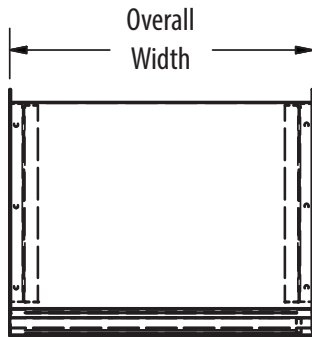

RESOURCES

Stainless Steel Slant Rack Shelf

Use your smart phone to scan the above QR code to visit our website:
www.bk-resources.com

Certifications:

Features:

- T-304 18 GA Stainless Steel
- Mounting Brackets Included
- Stainless Steel Weep Accepts 1" Nylon Tubing (Nylon Tubing not Included)

Part Number	L X W	Overall Width	Product Weight (lbs)
BK-SSH-21	22" X 21"	21"	12.00
BK-SSH-42	22" X 42"	42"	19.50
BK-SSH-63	22" X 63"	63"	26.00

PRODUCT DATA SHEET