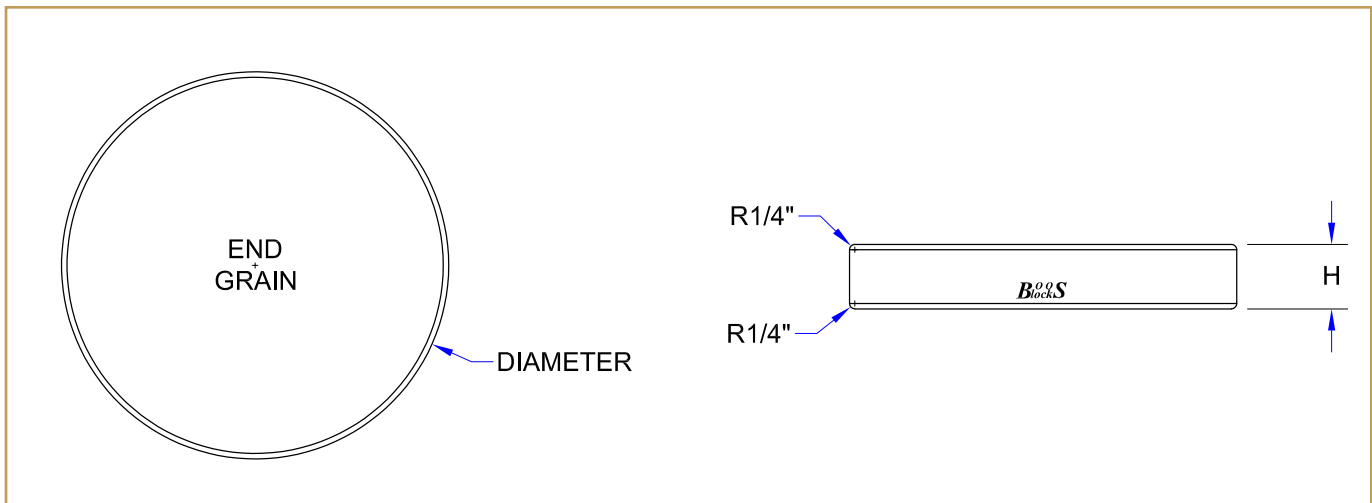

### "CCB-R-4" CHOPPING BLOCK COLLECTION

*End Grain Wood Cutting Board - Round, 4" Thick - Non-Reversible*

**FEATURES:**

- Northern Hard Rock Maple
- End Grain Construction
- Non-Reversible
- Oil Finish

**CERTIFICATIONS:**

### "CCB-R-4" WOOD CUTTING BOARD

MODEL	SIZE (DIA. X H)	WT. (LBS)
CCB18-R	18"DIA.x4"	30
CCB24-R	24"DIA.x4"	53

ALL DIMENSIONS ARE TYPICAL. TOLERANCE +/- .125". JOHN BOOS & CO. RESERVES THE RIGHT TO CHANGE SPECIFICATIONS WITHOUT NOTICE.