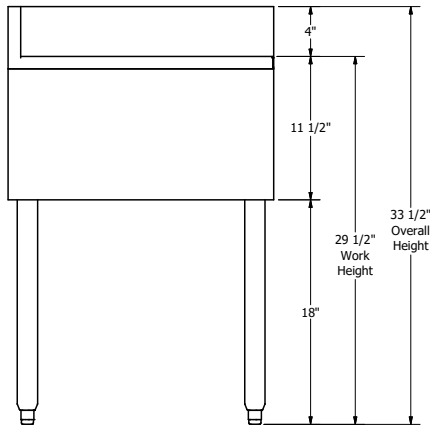

### Features:

- 18" or 21" Available
- Stamped & Pitched Drainboards
- Includes: BKDR-15CP Drain
- Stainless Legs Install Directly Into the Body

### Material:

- T-304 18 ga. Stainless Steel
- Stainless Steel Legs
- Adjustable High Impact Corrosion Resistant Feet

Part Number	Unit Size (l x w x h)	Product Weight (lbs)
UB4-18-CDB	18" x 18" x 33 1/2"	22.00
UB4-21-CDB	21" x 21" x 33 1/2"	26.00