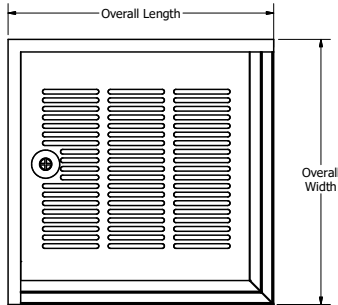

### Features:

- 18" or 21" Available
- Stamped & Pitched Drainboards
- Includes: BKDR-15CP Drain
- Stainless Legs Install Directly Into the Body

### Material:

- T-304 18 ga. Stainless Steel
- Stainless Steel Legs
- Adjustable High Impact Corrosion Resistant Feet

Part Number	Unit Size (l x w x h)	Product Weight (lbs)
UB4-18-CDB	18" x 18" x 33 1/2"	22.00
UB4-21-CDB	21" x 21" x 33 1/2"	26.00