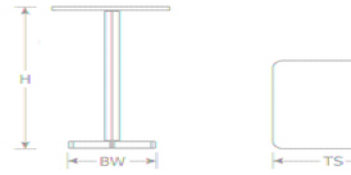

DETAILS

H	BW	TS	Lbs
41.5"	26"	24" Sq"	24.5

Download Collection Brochure [HERE](#)

Outdoor/Indoor Bar Table

Advanced Collection

Frame: Aluminum

Top: HPL

Assembly Required: Yes

SHIPPING

Master Pack Quantity: 1

Master Pack Dimensions: 2 boxes per item: 26"x41"x4" & 27"x27"x3.5"

Master Pack Weight: 43 Lbs.

FOB: PA 17042

Special Order Ship Finishes:

23	24	41	71
A/White + 23 White HPL	A/Black + 24 Black HPL	A/Bronze + 41 Brown HPL	A/Taupe + 71 Taupe HPL