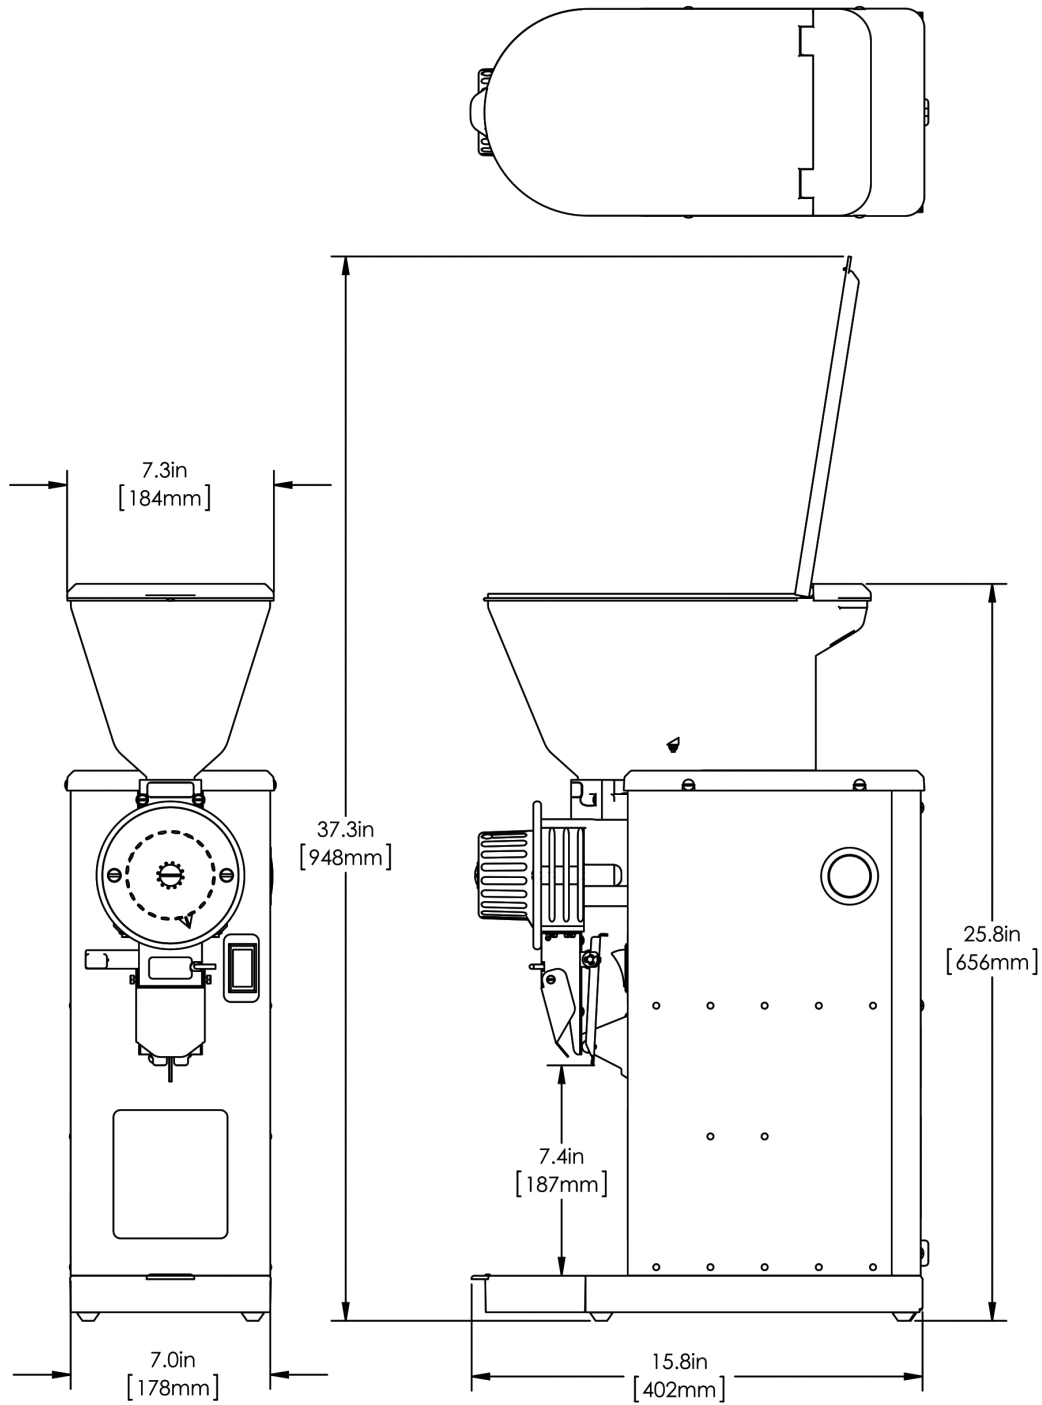

GVH-3, 120V

25.8" x 15.8" x 7.0"
(65.5cm x 40.1cm x 17.8cm)

- New sleek styling with visual 3 lb (1.36kg) hopper promotes freshly ground coffee
- Versatile design allows grinding into bags, cans, and cups and other containers to meet a multitude of customer needs
- Fast grinding – three pounds (1.36kg) in about 90 seconds – maximizes speed of service
- 340° dial resolution for precise tuning of grind particle size
- Ergonomic clamp for holding smaller size bags and containers in place for hands-free operation
- Easy to use cleaning lever for complete removal of coffee beans from grind chamber, helping users avoid cross-mixing coffees between grinds
- Precision Rockwell 65C hard burrs provide consistency, grind after grind
- Bag switch prevents grinding before bag/container is in place
- Four-year warranty on grinding burrs

Agency:

Specifications

Product #: 55600.0300

Finish: Stainless

Hoppers: One

Hopper Capacity: 3.00 lbs (1.361 kgs)

Additional Features

Electrical & Capacity

Created on:
01/25/2019

	Unit			Shipping				
	Width	Height	Depth	Width	Height	Depth	Weight	Volume
English	7.0 in.	25.8 in.	15.8 in.	11.5 in.	30.0 in.	22.4 in.	56.200 lbs	4.472 ft ³
Metric	17.8 cm	65.5 cm	40.1 cm	29.2 cm	76.2 cm	56.9 cm	25.492 kgs	0.127 m ³