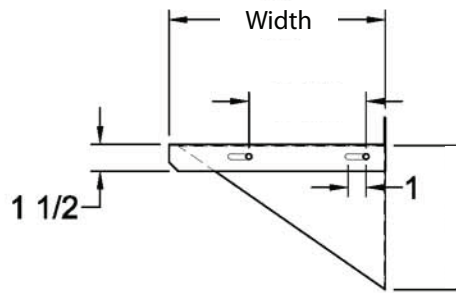

Material:

- T-430 18 ga. Stainless Steel

Length	T-430 S/S 12" Width	Product Weight (lbs)	T-430 S/S 18" Width	Product Weight (lbs)
36"	BK-OSS-1236	15.00	BK-OSS-1836	23.00
48"	BK-OSS-1248	9.00	BK-OSS-1848	28.00
60"	BK-OSS-1260	20.00	BK-OSS-1860	34.00
72"	BK-OSS-1272	24.00	BK-OSS-1872	37.00
96"	BK-OSS-1296	33.00	BK-OSS-1896	52.00

PRODUCT DATA SHEET

BK RESOURCES

Wall Shelves

T-304 Premium Stainless Steel Wall Shelves

Model: BKWS

PRODUCT DATA SHEET

BK RESOURCES