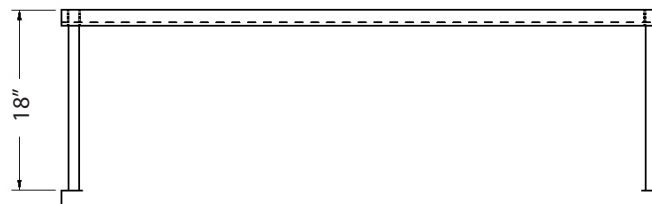

Single Overshelves

Stainless Steel Overshelves

Use your smart phone to scan the above QR code to visit our website: www.bk-resources.com

Certifications:

Features:

- Single Overshelves 18" (h)
- Mounts directly on table with included self-tapping screws
- 18" Wide Shelves include "C" Channels for Support

Material:

- T-430 18 ga. Stainless Steel

Length	T-430 S/S 12" Width	Product Weight (lbs)	T-430 S/S 18" Width	Product Weight (lbs)
36"	BK-OSS-1236	15.00	BK-OSS-1836	23.00
48"	BK-OSS-1248	9.00	BK-OSS-1848	28.00
60"	BK-OSS-1260	20.00	BK-OSS-1860	34.00
72"	BK-OSS-1272	24.00	BK-OSS-1872	37.00
96"	BK-OSS-1296	33.00	BK-OSS-1896	52.00