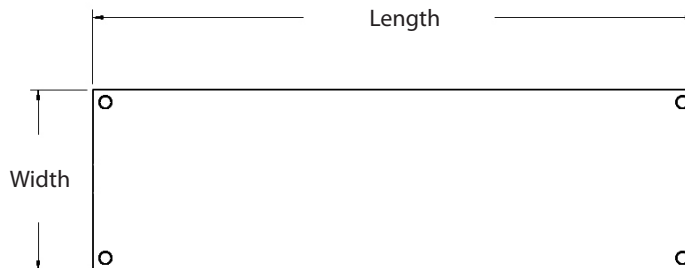

Single Overshelves

Stainless Steel Overshelves

Use your smart phone to scan the above QR code to visit our website: www.bk-resources.com

Certifications:

Features:

- Single Overshelves 18" (h)
- Mounts directly on table with included self-tapping screws
- 18" Wide Shelves include "C" Channels for Support

Material:

- T-430 18 ga. Stainless Steel

Length	T-430 S/S 12" Width	Product Weight (lbs)	T-430 S/S 18" Width	Product Weight (lbs)
36"	BK-OSS-1236	15.00	BK-OSS-1836	23.00
48"	BK-OSS-1248	9.00	BK-OSS-1848	28.00
60"	BK-OSS-1260	20.00	BK-OSS-1860	34.00
72"	BK-OSS-1272	24.00	BK-OSS-1872	37.00
96"	BK-OSS-1296	33.00	BK-OSS-1896	52.00