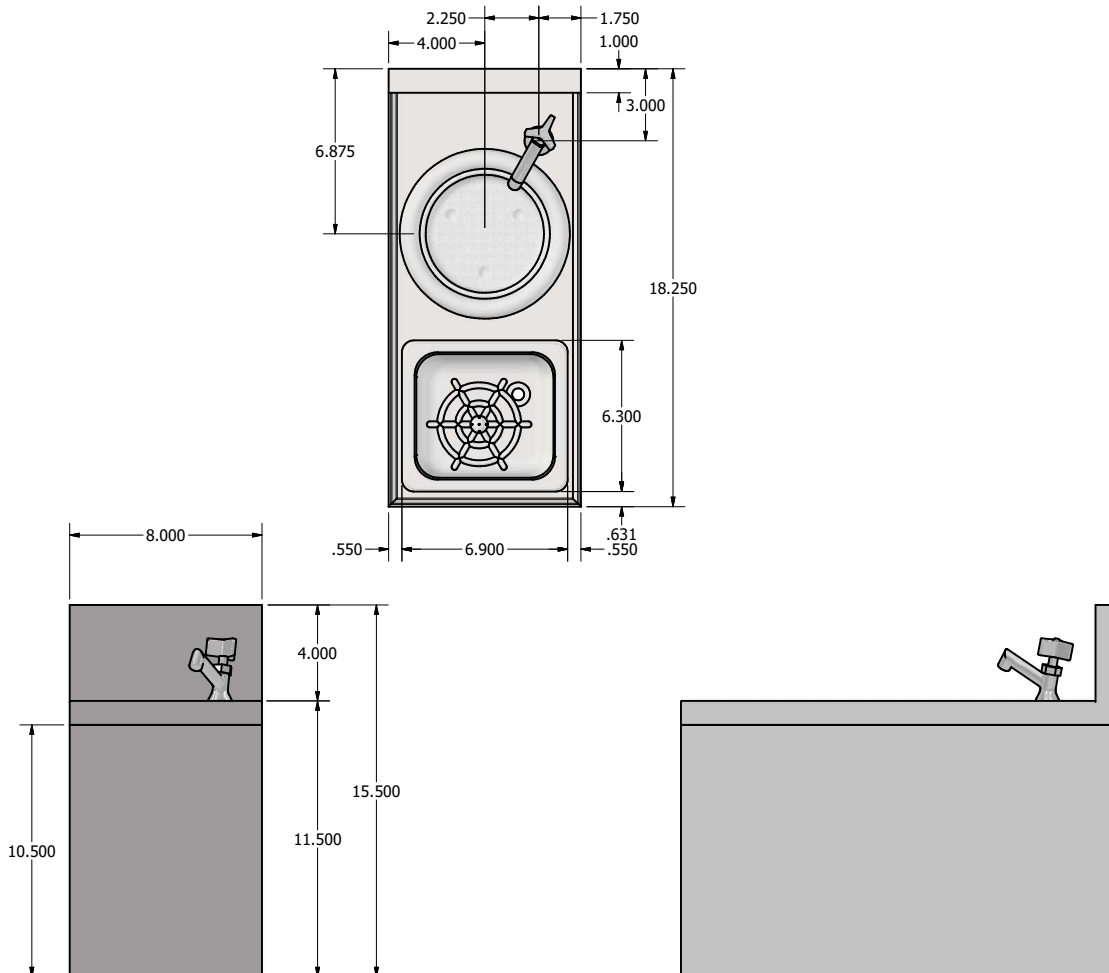

Underbar 8" Speed Station

Underbar Equipment

Use your smart phone to scan the above QR code to visit our website:
www.bk-resources.com

Features:

- Push Down Glass Rinser
- Dipper Well Faucet
- Dipper Well Bowl W/Basket - BK-DWBA
- Attaches to Sides of (2) Underbar Units
- 4" Riser

Material:

- T-304 18 ga. Stainless Steel

| Part Number | Unit Size (l x w x h) | Bowl Dimensions |
|-------------|------------------------|--------------------|
| UB-SS8 | 8" x 18-1/4" x 15-1/2" | 6.9" x 6.3" x 2.5" |